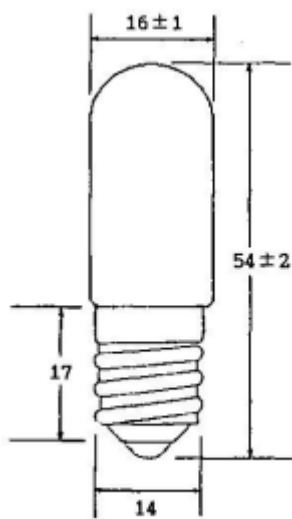

### Clear Filament Indicator Lamp

RS Stock number [360-7373](#)

Dimensions: (mm)

## Specifications

Structure		Design Characteristics	
Bulb Diameter	16±1mm	Voltage	24V
Length	54±2mm	Wattage	5W±10%
Base Type	E14/20	Filament Type	Vacuum Type
		MSCP	2.4CP+20%
		Life hours	3000hrs