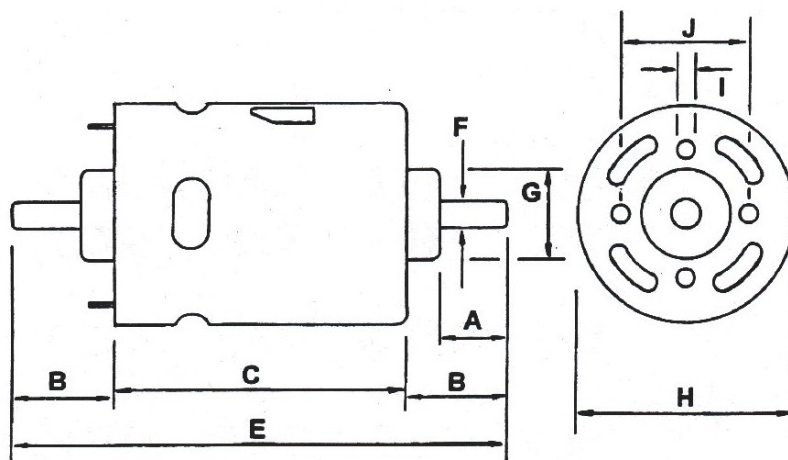

# RS PRO DC Motor, 38.73 W, 12 V dc, 869 gcm, 4340 rpm, 6.35mm Shaft Diameter

Stock No: 321-3186

## Specifications:

Supply Voltage	12V
Power Rating	38.73 W
Output Speed	4340 rpm
Shaft Diameter	6.35mm
Maximum Output Torque	869 gcm
Length	69mm
Dimensions	51.8 (Dia.) x 69mm
Current Rating	4.6 A
Weight	595g

Dimensions	A	B	C	E	F	G	H	I	J
mm	13.2	20.5	69	110	6.35	21.75	51.8	M5	32

Stall Current RE-800 at 12v = 25.86A