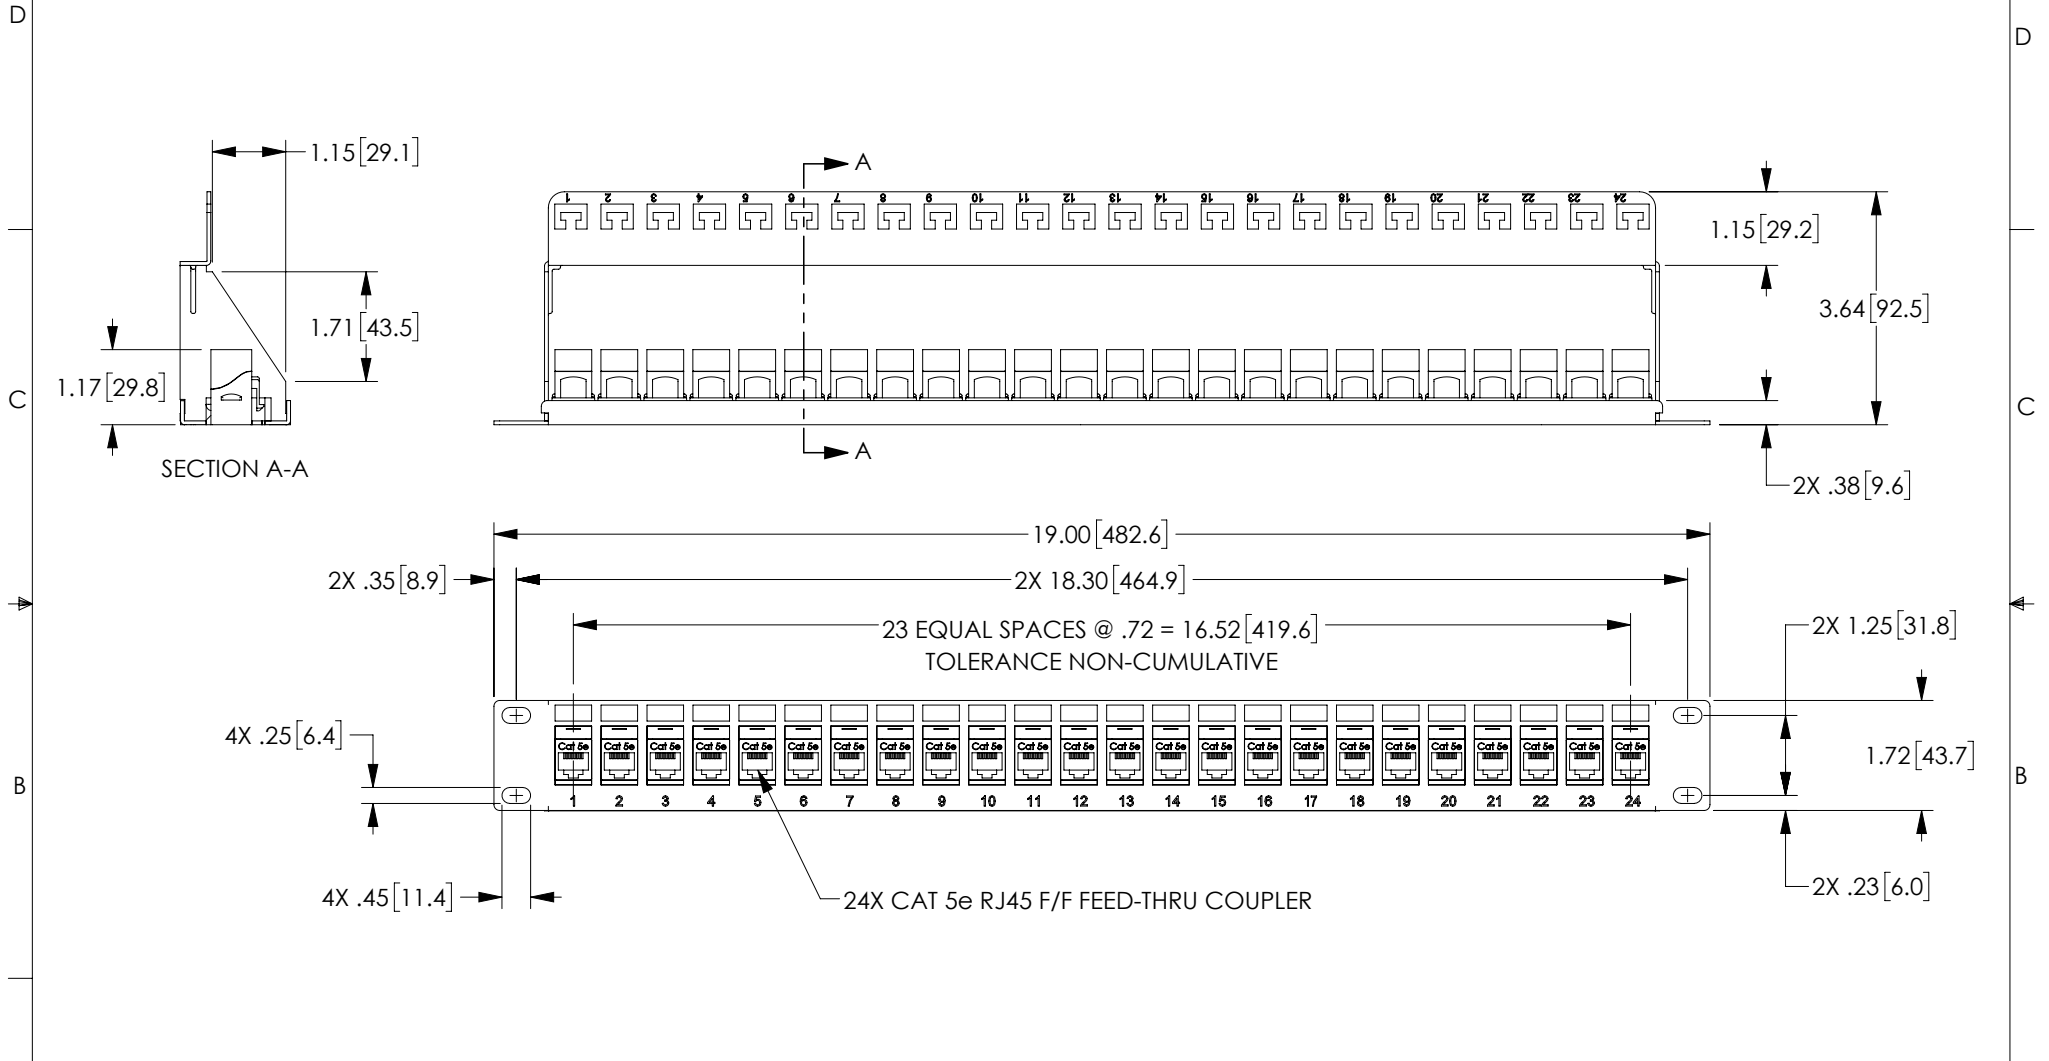

- NOTES:
1. DIMENSIONS FOR REFERENCE ONLY.
  2. MATERIAL: .06 THICK COLD ROLLED STEEL.
  3. PANEL FINISH: FLAT BLACK POWDER COAT.
  4. SILKSCREEN COLOR: WHITE.
  5. PANEL ASSEMBLY SHALL BE PACKAGED IN ACCORDANCE WITH L-COM SPECIFICATION PS-0014.

UNLESS OTHERWISE SPECIFIED, DIMENSIONS ARE IN INCHES [mm] OVERALL CABLE LENGTH TOLERANCE: ≤12 [305] = +1 [25] / -0 >12 [305] ≤60 [1524] = +2 [51] / -0 >60 [1524] ≤120 [3048] = +4 [102] / -0 >120 [3048] ≤300 [7620] = +6 [152] / -0 >300 [7620] = +5% / -0%	APPROVALS	DATE		50 HIGH STREET NORTH ANDOVER, MA 01845
	DRAWN BY DZINN	03/29/2019		
ALL OTHER DIMENSIONAL TOLERANCES: .X = ± .2 [5.08] .XX = ± .02 [5.1] .XXX = ±.005 [1.3]	CHECKED BY DFRISIELLO	03/29/2019	CATEGORY <b>RACK PANELS</b>	
	APPROVED BY MMARTINEZ	03/29/2019	PRODUCT DESCRIPTION <b>PNL, 1U RACK w/24 C5E CPLR+CM</b>	
PROJECTION 	CONFIGURATION DETAILS OF UNDIMENSIONED FEATURES MAY VARY	COLOR VARIATIONS MAY OCCUR	SIZE <b>A</b>	FSCM NO. <b>43321</b>
			DWG. NO. <b>PR175-C5E-24-CM</b>	REV. <b>A</b>
			SCALE: NONE	CAD FILE: PR175-C5E-24-CM.SLDDRW
				SHEET 1 OF 1