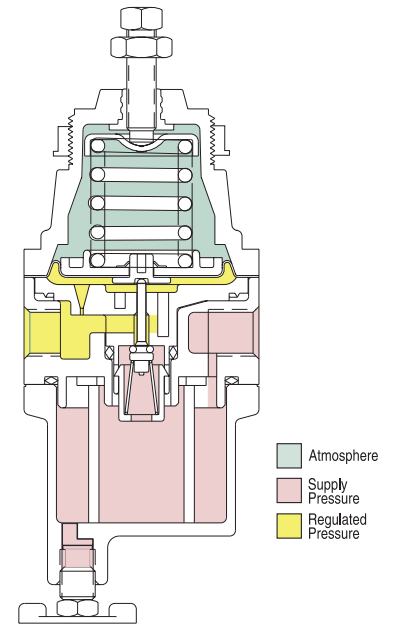

### Features

- Excellent regulation, stability and repeatability
- Low droop
- Small package size
- Panel, bracket or pipe mounting
- Meets ATEX  II 2 G Dc T 6 (Non-electrical certification)

### Description

The Bellofram Type 51 Precision Air Regulator series offers a high-performance regulator in a compact, low cost package. It operates in output pressure ranges up to 100 PSIG / 6.9 BAR (120 PSIG), with a maximum supply pressure of 250 psi (17.3 BAR).

### Materials of Construction for Standard Type 51 Series Regulators

Diecast aluminum for the body and dripwell; glass-reinforced thermoplastic polyester for the bonnet; acetal resin for the internals; BUNA-N for the diaphragm, gaskets and O-ring, fluorocarbon for the pintle seat, and aluminum for the drain valve (plated steel handle).

**Type 51**  
Pressure Regulator Series

	Type 51R	Type 51FR Filter
Maximum Supply Pressure	250 PSIG (17.3 BAR)	250 PSIG (17.3 BAR)
Output Pressure Range	0-30 PSIG (0-2.1 BAR) 0-60 PSIG (0-4.1 BAR) 0-100 PSIG (0-6.9 BAR)	0-30 PSIG (0-2.1 BAR) 0-60 PSIG (0-4.1 BAR) 0-100 PSIG (0-6.9 BAR)
Supply Pressure Sensitivity @ 25 psig / 1.7 BAR change in supply	0.20 PSIG (0.01 BAR) output change	0.45 PSIG (0.03 BAR) output change
Sensitivity	1" (2.5 cm) of water	1" (2.5 cm) of water
Repeatability	0.1 PSIG (0.01 BAR)	0.1 PSIG (0.01 BAR)
Flow @ 100 psig (6.9 BAR) Supply 20 psig (1.4 BAR) outlet	15 SCFM (425 LPM)	20 SCFM (566 LPM)
Exhaust Capacity @ 5 psig (0.34 BAR) above setpoint	0.1 SCFM (2.8 LPM)	0.1 SCFM (2.8 LPM)
Temperature Range	-0 to 125°F (-18 to 52°C)	-0 to 125°F (-18 to 52°C)
Air Consumption	6 SCFH (2.84 LPM) Maximum	6 SCFH (2.84 LPM) Maximum
Port Size	1/4 NPT	1/4 NPT
Materials of Construction	Aluminum, Plated Steel, Brass, Acetal Resin, Buna-N /Polyester, Music Wire	Aluminum, Plated Steel, Acetal Resin, Buna-N / Polyester, Music Wire, Fluorocarbon