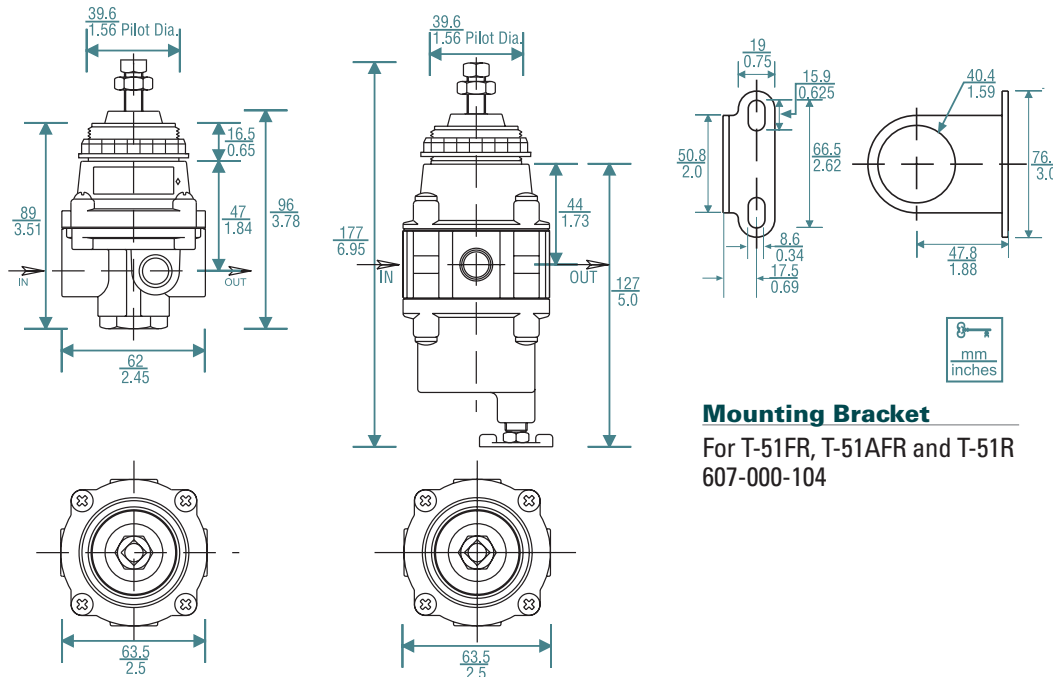

Type 51R and 51FR Dimensional Drawings

Type 51R

Type 51FR

Mounting Bracket

For T-51FR, T-51AFR and T-51R
607-000-104