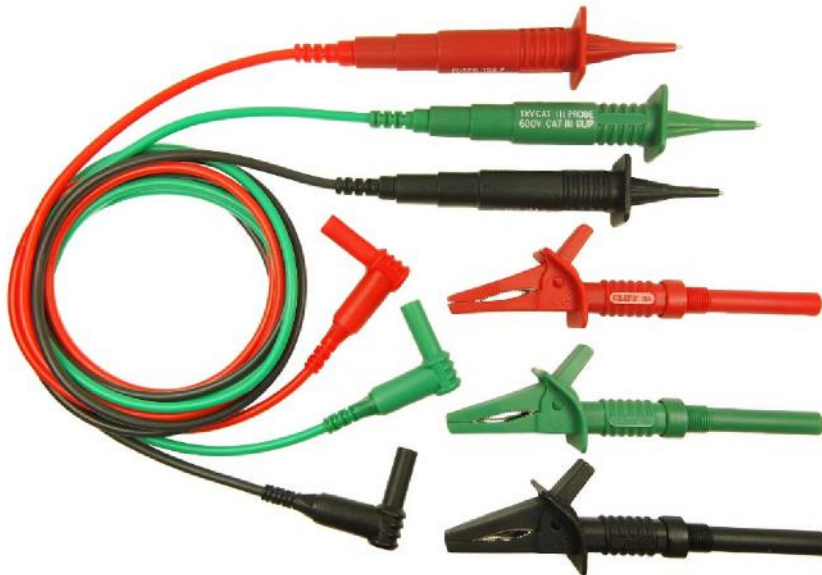

ENGLISH

Datasheet

RS PRO Multimeter Test Lead Kit Fused, CAT III 600V

Stock No: 175-0162

Fused Probes to 90° 4mm Plugs

1 x Red

1 x Green

1 x Black

Cable Length: 1.25m

1 x Red Screw Fit Croc Clip

1 x Green Screw Fit Croc Clip

1 x Black Screw Fit Croc Clip

LEAD RATING

1kV CAT III WITH PROBE

600V CAT III WITH CROCS CLIPS

FUSE: 600V F10A (SIBA 7009463.10)