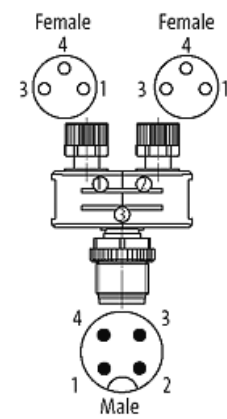

**T-COUPLER SLIMLINE M12 MALE / 2X M8 FEMALE**

T-coupler (Slim Line)

Male straight – females straight

M12 – M8, 4-pole

Distribution function (NO)

Plastic housings with good resistance against chemicals and oils.

Form 41211

**General data**

Temperature range -25...+85 °C

**Technical Data**

Operating voltage max. 60 V AC/DC

Operating current per contact max. 4 A

Locking of ports Screw thread (M8/M12×1 mm) recommended torque 0.4/0.6 Nm, self-securing

**Sketch**

Product may differ from Image