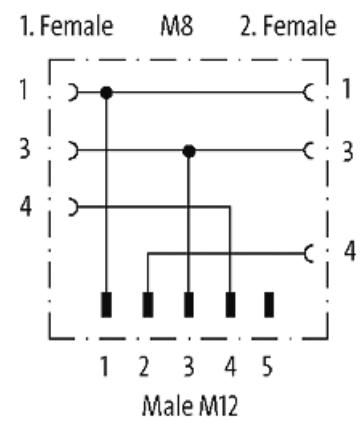

**T-COUPLER SLIMLINE M12 MALE / 2X M8 FEMALE**

T-coupler (Slim Line)

Male straight – females straight

M12 – M8, 4-pole

Distribution function (NO)

Plastic housings with good resistance against chemicals and oils.

**Sketch**

Product may differ from Image