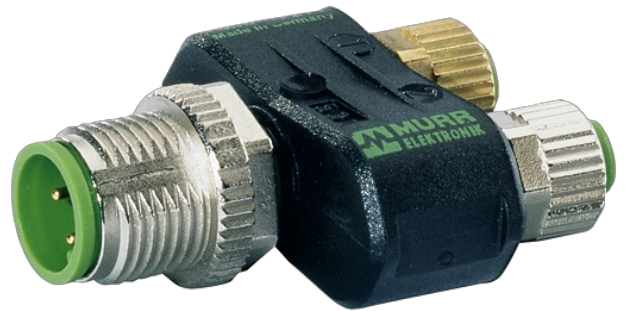

T-COUPLER SLIMLINE M12 MALE / 2X M8 FEMALE

T-coupler (Slim Line)

Male straight – females straight

M12 – M8, 4-pole

Distribution function (NO)

Plastic housings with good resistance against chemicals and oils.

The resistance to aggressive media should be individually tested for your application. Further details on request.

[Link to Product](#)

Illustration

Product may differ from Image

Approvals

Form

Form 41211

General data

Temperature range -25...+85 °C

Technical Data

Operating voltage max. 60 V AC/DC

Operating current per contact max. 4 A

Locking of ports Screw thread (M8/M12×1 mm) recommended torque 0.4/0.6 Nm, self-securing

Protection IP65 and IP67 when plugged and screwed down (EN 60529)

Rated surge voltage 1.5 kV

Commercial data

country of origin DE

customs tariff number 85366990

EAN 4048879144773

eClass 27143423

Packaging unit 1

Sketch