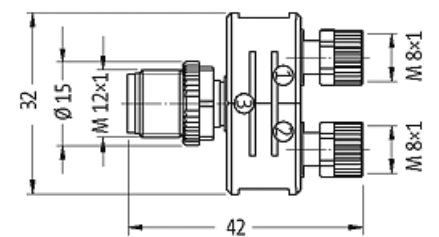

**T-COUPLER SLIMLINE M12 MALE / 2X M8 FEMALE**

T-coupler (Slim Line)

Male straight – females straight

M12 – M8, 4-pole

Distribution function (NO)

Plastic housings with good resistance against chemicals and oils.

Form 41211

**General data**

Temperature range -25...+85 °C

**Technical Data**

Operating voltage max. 60 V AC/DC

Operating current per contact max. 4 A

Locking of ports Screw thread (M8/M12×1 mm) recommended torque 0.4/0.6 Nm, self-securing

Protection IP65 and IP67 when plugged and screwed down (EN 60529)

Rated surge voltage 1.5 kV

**Commercial data**

country of origin DE

customs tariff number 85366990

EAN 4048879144773

eClass 27143423

Packaging unit 1

**Sketch**

Product may differ from Image