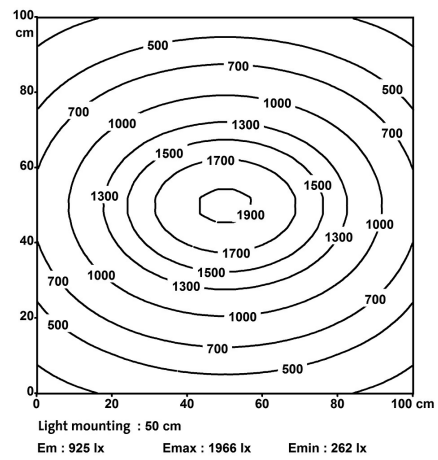

Modlight Illumix Classic Line C24W

LED machine lamp, IP67, 24VDC, 2xM12 connection

Modlight Illumix Classic Line C
24 W
expandability

[Link to Product](#)

Illustration

Product may differ from Image

Approvals

General data

Relative humidity	5...95%
Protection	IP67
Safety class	III
Mounting method	rotatable
Screw head-Ø	max. 12 mm/M5
Dimensions H×W×D	37×760×40 mm (1.46×29.92×1.57 in)
Temperature range	-30...+50 °C
Material (housing)	Anodized aluminum
Material (light cover)	diffuse single-pane safety glass (ESG), 4 mm
Installation altitude	Operation up to 2 000 m
Vibration stress	2...9 Hz/10 mm; 9...200 Hz/3 g
Shock load	50 g, 11 ms

Technical Data

Operating voltage	24 V DC (21.6...27.6 V DC)
Input current	24 W
Connection	M12 (male)
No. of poles	4-pole
Coding	A-coded
Light color	Daylight white, approx. 5500 K
Color reproduction (Ra)	> 80
Luminaire light current	approx. 2520 lm
Luminaire light yield	approx. 105 lm/W
Lighting angle	> 120°