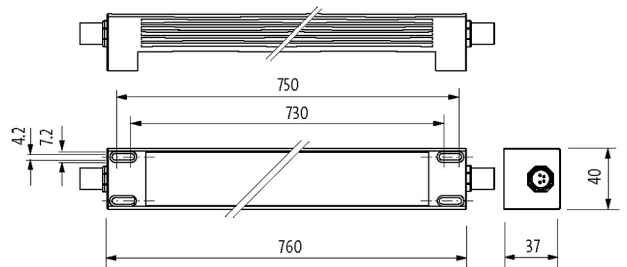

Modlight Illumix Classic Line C24W

LED machine lamp, IP67, 24VDC, 2xM12 connection

Modlight Illumix Classic Line C
24 W
expandability

[Link to Product](#)

Illustration

Product may differ from Image

Approvals

General data

Relative humidity	5...95%
Protection	IP67
Safety class	III
Mounting method	rotatable
Screw head-Ø	max. 12 mm/M5
Dimensions H×W×D	37×760×40 mm (1.46×29.92×1.57 in)
Temperature range	-30...+50 °C
Material (housing)	Anodized aluminum
Material (light cover)	diffuse single-pane safety glass (ESG), 4 mm
Installation altitude	Operation up to 2 000 m
Vibration stress	2...9 Hz/10 mm; 9...200 Hz/3 g
Shock load	50 g, 11 ms

Technical Data

Operating voltage	24 V DC (21.6...27.6 V DC)
Input current	24 W
Connection	M12 (male)
No. of poles	4-pole
Coding	A-coded
Light color	Daylight white, approx. 5500 K
Color reproduction (Ra)	> 80
Luminaire light current	approx. 2520 lm
Luminaire light yield	approx. 105 lm/W
Lighting angle	> 120°