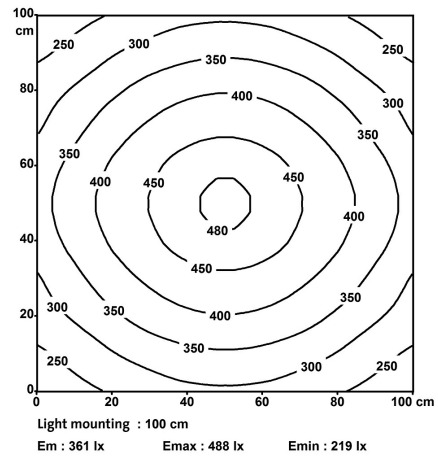

Modlight Illumix Classic Line C24W

LED machine lamp, IP67, 24VDC, 2xM12 connection

Modlight Illumix Classic Line C
24 W
expandability

[Link to Product](#)

Illustration

Product may differ from Image

Approvals

General data

Relative humidity	5...95%
Protection	IP67
Safety class	III
Mounting method	rotatable
Screw head-Ø	max. 12 mm/M5
Dimensions H×W×D	37×760×40 mm (1.46×29.92×1.57 in)
Temperature range	-30...+50 °C
Material (housing)	Anodized aluminum
Material (light cover)	diffuse single-pane safety glass (ESG), 4 mm
Installation altitude	Operation up to 2 000 m
Vibration stress	2...9 Hz/10 mm; 9...200 Hz/3 g
Shock load	50 g, 11 ms

Technical Data

Operating voltage	24 V DC (21.6...27.6 V DC)
Input current	24 W
Connection	M12 (male)
No. of poles	4-pole
Coding	A-coded
Light color	Daylight white, approx. 5500 K
Color reproduction (Ra)	> 80
Luminaire light current	approx. 2520 lm
Luminaire light yield	approx. 105 lm/W
Lighting angle	> 120°