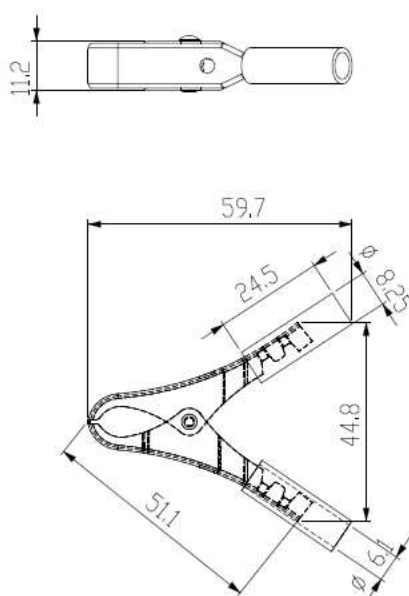

Crocodile Clip

FEATURES

- Heavy Duty Clip
- Crimp Connection

RS PRO Electric Crocodile Clip

RS Stock No.: 2081138, 2081137

RS Professionally Approved Products bring to you professional quality parts across all product categories. Our product range has been tested by engineers and provides a comparable quality to the leading brands without paying a premium price.

Product Description

Crocodile Clip

- Crocodile Clips for 15A
- heavy duty alligator clips with screw and crimp terminations, are ideal for testing and battery connection purposes and other applications that require a heavy duty alligator clip.

General Specifications

Material	Steel
Contact Material	Nickel Plated
Rating	15A
Insulated	No

Product range

Stock No.	Brand	Product Name	Rating	Jaw opening
2081138	RS PRO	Electric crocodile clip	15A	21.0mm
2081137	RS PRO	Electric crocodile clip	15A	21.0mm

Drawing:

2081138 AND 2081137

No.	Description	Material	Treat	Q'ty
1	Main Body	Steel	Nickel Ptd.	2
2	Spring	Steel	Nickel Ptd.	1
3	Rivet	Copper	Nickel Ptd.	1
4	Boot (Red/Black)	PVC		2

UNIT:MM

Crocodile Clip

Connection Diagrams / Assembly Diagrams / Illustrations / Accessories