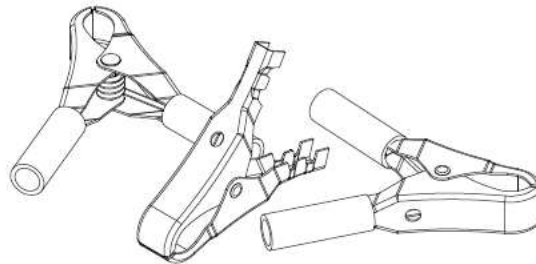

Crocodile Clip

FEATURES

- Heavy Duty Clip
- Crimp Connection

RS PRO Electric Crocodile Clip

RS Stock No.: 2081138, 2081137

RS Professionally Approved Products bring to you professional quality parts across all product categories. Our product range has been tested by engineers and provides a comparable quality to the leading brands without paying a premium price.

Product Description

Crocodile Clip

- Crocodile Clips for 15A
- heavy duty alligator clips with screw and crimp terminations, are ideal for testing and battery connection purposes and other applications that require a heavy duty alligator clip.

General Specifications

Material	Steel
Contact Material	Nickel Plated
Rating	15A
Insulated	No

Product range

Stock No.	Brand	Product Name	Rating	Jaw opening
2081138	RS PRO	Electric crocodile clip	15A	21.0mm
2081137	RS PRO	Electric crocodile clip	15A	21.0mm

Drawing:

2081138 AND 2081137

No.	Description	Material	Treat	Q'ty
1	Main Body	Steel	Nickel Ptd.	2
2	Spring	Steel	Nickel Ptd.	1
3	Rivet	Copper	Nickel Ptd.	1
4	Boot (Red/Black)	PVC		2

UNIT:MM

Crocodile Clip

Connection Diagrams / Assembly Diagrams / Illustrations / Accessories