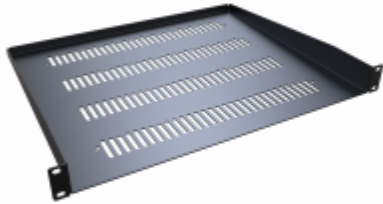

Quality Products. Service Excellence.

Universal Rack Shelf *RAS Series*

Up to 200 lbs (91 kg) Weight Capacity

Features

- Constructed of 14 or 16 gauge steel.
- Universal design mounts to any standard EIA compliant rack or cabinet.
- Allows easy rack mounting of equipment or items that do not have rack mounting capabilities.
- Mounts to rack rails either as an internal shelf or external shelf/work area.
- Available in either vented or solid versions.
- Rugged textured black powder paint finish.
- TAA compliant for GSA Schedule purchases.
- RoHS and REACH compliant
- Manufactured in North America

Accessories

- Mounting Hardware
- Hook and Loop Roll

19 Inch Mounting Shelves

| Part No. Vented | Part No. Solid (Un-Vented) | Mounting Dimensions | | | Rack Units | Stiffener Lip(s) Folded | Suggested Load Capacity* |
|--------------------|-------------------------------|---------------------|-------|-------|---------------|----------------------------|-----------------------------|
| | | Height | Width | Depth | | | |
| RASV190107UBK1 | RASU190107UBK1 | 1.75 | 19.30 | 7.00 | 1U | Up (Front & Back) | 16ga 42 lbs (19 kg) |
| RASV190107DBK1 | RASU190107DBK1 | 1.75 | 19.30 | 7.00 | 1U | Down (Front & Back) | 16ga 42 lbs (19 kg) |
| RASV190110BK1 | RASU190110BK1 | 1.75 | 19.30 | 10.00 | 1U | Up (Back Only) | 16ga 42 lbs (19 kg) |
| RASV190112BK1 | RASU190112BK1 | 1.75 | 19.30 | 12.00 | 1U | Up (Back Only) | 16ga 42 lbs (19 kg) |
| RASV190115BK1 | RASU190115BK1 | 1.75 | 19.30 | 15.00 | 1U | Up (Back Only) | 16ga 42 lbs (19 kg) |
| RASV190120BK1 | RASU190120BK1 | 1.75 | 19.30 | 20.00 | 1U | Up (Back Only) | 16ga 42 lbs (19 kg) |
| RASVL190314BK1 | RASUL190314BK1 | 3.50 | 19.30 | 14.50 | 2U | Up (Back Only) | 16ga 65 lbs (30 kg) |
| RASV190312BK1 | RASU190312BK1 | 3.50 | 19.30 | 12.00 | 2U | Up (Back Only) | 14ga 100 lbs (45 kg) |
| RASV190315BK1 | RASU190315BK1 | 3.50 | 19.30 | 15.00 | 2U | Up (Back Only) | 14ga 100 lbs (45 kg) |