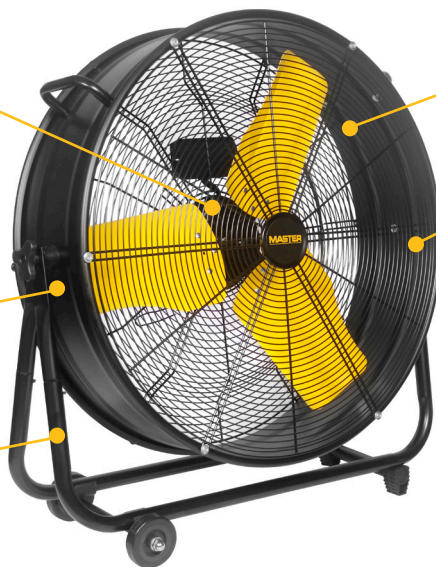

## Master MAC-24DCT 24" High Velocity Floor Fan—4000 CFM, 1/3 HP, 120 Volt

- Compact design perfect for your garage, barn, or outdoor event/space
- All-metal construction for durability
- Direct-drive motor with high airflow up to 4000 CFM
- Tilt-angle head for directional airflow control with swivel cart, and OSHA-compliant safety guards
- 1-year limited warranty

### Product Description

When you need to cool down quickly, look no further than Master's industry-leading 24" High Velocity Floor Fan. The heat of summer is no match for its powerful, direct-drive motor and long-lasting all-metal construction. Plus, the the convenient swivel cart gives you maximum versatility. Whether you're in the barn, relaxing at home, or working in the garage, this fan will do the job while giving your A/C and wallet a rest. Master – built for power.

**Direct-Drive Motor**

**Power Cord Included**

**Durable All-Metal Construction**

**Easy Portability with Swivel Cart**

**OSHA-Compliant Safety Guards**

**Tilt-Angle Head for Maximum Airflow Control**

**2 Variable Speed Settings**