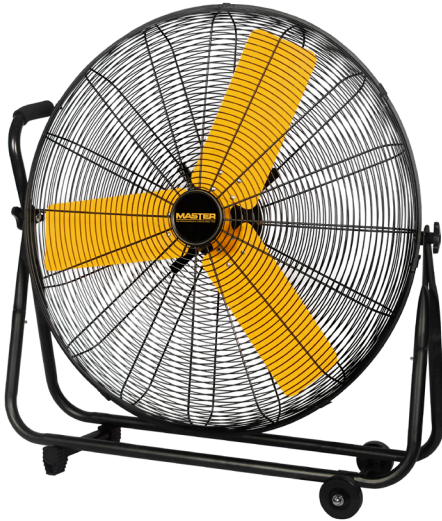

MASTER

THE PROFESSIONAL'S CHOICE SINCE 1953

Master MAC-30BCT 30" High Velocity Floor Fan—6000 CFM, 1/3 HP, 120 Volt

- Designed to cool your garage, barn, or outdoor event/space
- All-metal construction for durability
- Direct-drive motor with high airflow, up to 6000 CFM
- Tilt-angle head and swivel cart with wheels for directional airflow control
- OSHA-compliant safety guard
- 1-year limited warranty

Product Description

When you need to cool down quickly, look no further than Master's industry-leading 30" High Velocity Floor Fan. The heat of summer is no match for its powerful, direct-drive motor and long-lasting all-metal construction. Plus, the convenient swivel cart gives you maximum versatility. Whether you're in the barn, relaxing at home, or working in the garage, this fan will do the job while giving your A/C and wallet a rest. Master – built for power.

Direct-Drive Motor

5.4 ft Power Cord Included

Durable All-Metal Construction

All Metal, OSHA-Compliant Safety Guard

Tilt-Angle Head and Swivel Cart for Complete Airflow Control

3 Variable Speed Settings

Features and Benefits

- Great for garages, barns, or workshops, or outdoor events/spaces
- All-metal construction for durability
- Direct-drive motor with airflow up to 6000 CFM
- 1/3 HP industrial motor
- Versatile swivel cart with wheels for directional airflow control
- OSHA-compliant safety guards
- 3 variable speed settings
- 1-year limited warranty