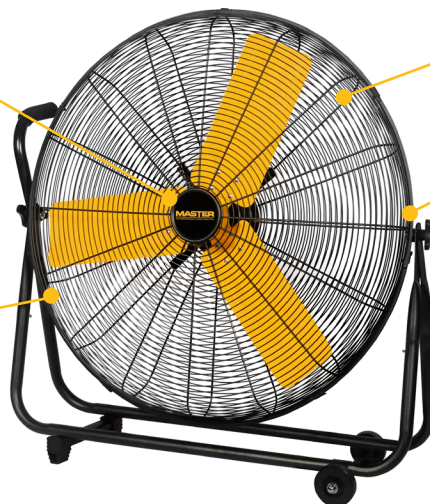

MASTER

THE PROFESSIONAL'S CHOICE SINCE 1953

Master MAC-30BCT 30" High Velocity Floor Fan—6000 CFM, 1/3 HP, 120 Volt

- Designed to cool your garage, barn, or outdoor event/space
- All-metal construction for durability
- Direct-drive motor with high airflow, up to 6000 CFM
- Tilt-angle head and swivel cart with wheels for directional airflow control
- OSHA-compliant safety guard
- 1-year limited warranty

Product Description

When you need to cool down quickly, look no further than Master's industry-leading 30" High Velocity Floor Fan. The heat of summer is no match for its powerful, direct-drive motor and long-lasting all-metal construction. Plus, the convenient swivel cart gives you maximum versatility. Whether you're in the barn, relaxing at home, or working in the garage, this fan will do the job while giving your A/C and wallet a rest. Master – built for power.

Direct-Drive Motor

5.4 ft Power Cord Included

Durable All-Metal Construction

All Metal, OSHA-Compliant Safety Guard

Tilt-Angle Head and Swivel Cart for Complete Airflow Control

3 Variable Speed Settings

Features and Benefits

- Great for garages, barns, or workshops, or outdoor events/spaces
- All-metal construction for durability
- Direct-drive motor with airflow up to 6000 CFM
- 1/3 HP industrial motor
- Versatile swivel cart with wheels for directional airflow control
- OSHA-compliant safety guards
- 3 variable speed settings
- 1-year limited warranty