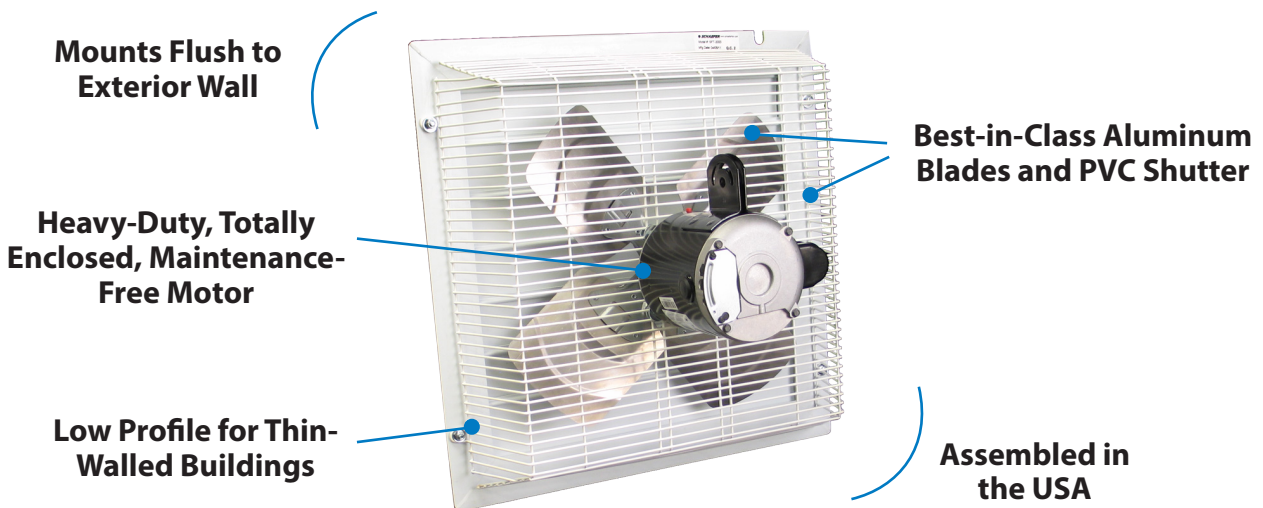

Schaefer® SFT-2000 20" Direct Driver Shutter Style Exhaust Fan— 3120 CFM, 1/3 HP, 115/230 Volt

- **SMALL FOOTPRINT**—Low profile for thin-walled buildings and where space is limited
- **DURABLE**—Aluminum blade and rugged PVC shutter for durability and longer life
- **BEST-IN-CLASS**—Heavy-duty totally enclosed and maintenance free motor
- **Convenient**—Mounts flush to the exterior wall
- **2-year limited warranty**

Product Description

Schaefer®'s shutter-style exhaust fan offers an energy efficient solution to meet low to medium exhaust airflow requirements. This exhaust fan works perfectly in thin-walled buildings requiring exhaust fans with a low profile such as greenhouses.

Features and Benefits

- Heavy-Duty metal, aluminum, and PVC construction
- Mounts flush to thin exterior walls
- 2-year limited warranty

Key Specs

Model Number	SFT-2000
Brand	Schaefer®
Warranty	2-year limited warranty
Net Weight (lb.)	31
Air Flow (CFM)	3120
Motor Size (HP)	1/3
Fan Diameter (in.)	20

Variable Speed	No
Number of Wings	4
Rough-in Dimensions (in.)	20 5/8 x 20 5/8
Volts	115 / 230
Amps	3.8 / 1.9