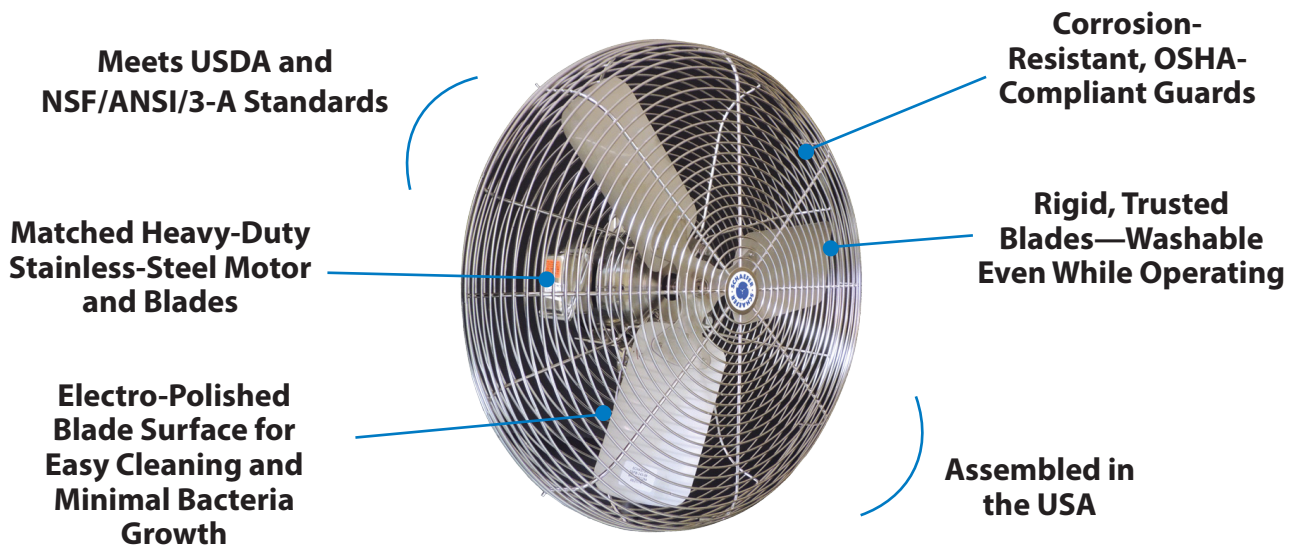

Schaefer® 20CFO-SWDS 20" Washdown-Duty Circulation Fan— 4395 CFM, 1/4 HP, 115/230 Volt

- **HEAVY-DUTY**—ideal for food and beverage processing facilities; kitchens; hospitals; and other clean, corrosive, or humid environments.
- **LEGENDARY**—greater air movement and superior cooling
- **BEST-IN-CLASS**—electro-polished blade surface for easy cleaning and minimal bacteria growth
- Matched heavy-duty stainless-steel motor and blades
- 2-year limited warranty

Product Description

The Schaefer® 20CFO-SWDS 20" Washdown-Duty Circulation Fan—4395 CFM, 1/4 HP, 115/230 Volt is the ideal cooling solution for food and beverage processing facilities; kitchens; hospitals; and other clean, corrosive, or humid environments. Engineered to produce greater air movement and superior cooling, it's the right choice no matter the application. The best-in-class design meets USDA and NSF/ANSI/3-A standards, so you know you're getting the highest quality product. The matched heavy-duty stainless-steel motor and blades provide maximum velocity, and the specifically designed, electro-polished blade surface makes this legendary fan easy to clean while supporting minimal bacterial growth. Plus, the fan blades are rigid enough to be washed even while operating. Includes a 2-year limited warranty.

Features and Benefits

- Ideal for food and beverage processing facilities; kitchens; hospitals; and other clean, corrosive, or humid environments.
- Engineered to produce greater air movement and superior cooling
- Meets USDA and NSF/ANSI/3-A standards
- Specifically designed, electro-polished blade surface for easy cleaning and minimal bacteria growth
- Maximum velocity for up to 4395 CFM
- Matched heavy-duty stainless-steel motor and blades
- Rigid, trusted blades—washable even while operating
- Corrosion-resistant, OSHA-compliant guards
- Pedestal and stainless-steel wall mounting options available
- Assembled in the USA
- 2-year limited warranty