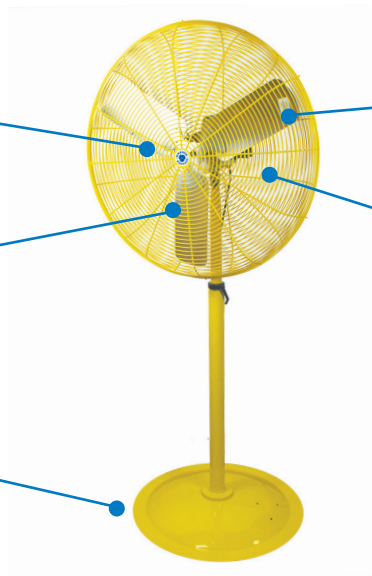

Product Description

The Schaefer® 30PFR-Y 30" OSHA-Compliant Circulation Fan with Round Pedestal, Safety Yellow—9420 CFM, 1/2 HP, 115 Volt is the ideal cooling solution for any commercial, industrial, or agricultural facility. Engineered to produce greater air movement and superior cooling, it's the right choice no matter the application. The best-in-class energy-efficient design provides unrivaled cost savings, drawing as little as 2.8 amps. The matched heavy-duty motor and blades provide maximum velocity, and the specifically designed, power-coated safety yellow steel guards give this legendary fan its trusted durability, long life, and corrosion resistance. Plus, the included pedestal gives you maximum portability to place this fan wherever is most convenient. Includes a 2-year limited warranty.

**Thermally-Protected,
Maintenance-Free,
2-Speed Motor**

**Matched Heavy-Duty
Motor and Blades**

**Sturdy Pedestal for
Maximum Portability**