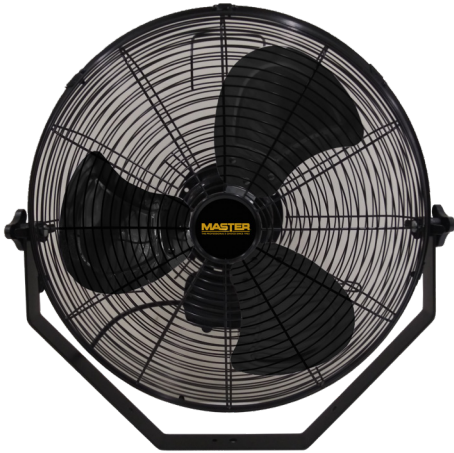

MASTER

THE PROFESSIONAL'S CHOICE SINCE 1953

Master MAC-18WB 18" High Velocity Wall Fan—3040 CFM, 1/6 HP, 120 Volt

- Compact design with included wall/ceiling mount, perfect for your home, garage, barn, or workshop
- All-metal construction for durability
- Direct-drive motor with high airflow, up to 3040 CFM
- Tilt-angle head for directional airflow control
- 1-year limited warranty

Product Description

When you need to cool down quickly, look no further than Master's industry-leading 18" High Velocity Wall/Ceiling Mount Fan. The heat of summer is no match for its powerful, direct-drive motor and long-lasting all-metal construction. Plus, the tilt-angle head lets you direct the airflow wherever's most convenient. Whether you're in the barn, relaxing at home on the patio, or working in the garage, this fan will do the job while giving your A/C and wallet a rest. Master – built for power.

Direct-Drive Motor

6 ft Power Cord Included

Durable All-Metal Construction

All Metal Safety Guard

Tilt-Angle Head for Maximum Airflow Control

3 Variable Speed Settings

Features and Benefits

- Great for your home patio, garage, barn, or workshop
- All-metal construction for durability
- Direct-drive motor with airflow up to 3040 CFM
- 1/6 HP industrial motor
- Tilt-angle head for directional airflow control
- All-metal safety guard
- Included wall/ceiling mount
- 3 variable speed settings for user preference
- Balanced blades for optimal air flow
- Suitable for outdoor use and damp locations
- 1-year limited warranty