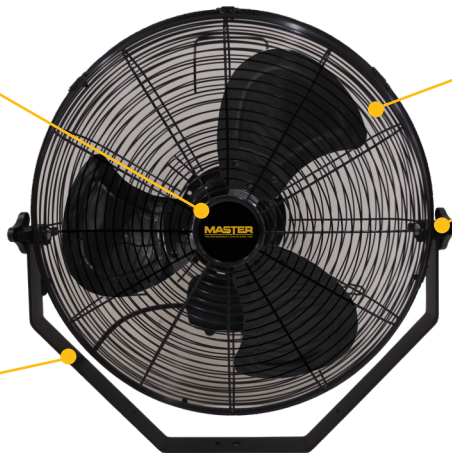

MASTER

THE PROFESSIONAL'S CHOICE SINCE 1953

Master MAC-18WB 18" High Velocity Wall Fan—3040 CFM, 1/6 HP, 120 Volt

- Compact design with included wall/ceiling mount, perfect for your home, garage, barn, or workshop
- All-metal construction for durability
- Direct-drive motor with high airflow, up to 3040 CFM
- Tilt-angle head for directional airflow control
- 1-year limited warranty

Product Description

When you need to cool down quickly, look no further than Master's industry-leading 18" High Velocity Wall/Ceiling Mount Fan. The heat of summer is no match for its powerful, direct-drive motor and long-lasting all-metal construction. Plus, the tilt-angle head lets you direct the airflow wherever's most convenient. Whether you're in the barn, relaxing at home on the patio, or working in the garage, this fan will do the job while giving your A/C and wallet a rest. Master – built for power.

Direct-Drive Motor

6 ft Power Cord Included

Durable All-Metal Construction

All Metal Safety Guard

Tilt-Angle Head for Maximum Airflow Control

3 Variable Speed Settings

Features and Benefits

- Great for your home patio, garage, barn, or workshop
- All-metal construction for durability
- Direct-drive motor with airflow up to 3040 CFM
- 1/6 HP industrial motor
- Tilt-angle head for directional airflow control
- All-metal safety guard
- Included wall/ceiling mount
- 3 variable speed settings for user preference
- Balanced blades for optimal air flow
- Suitable for outdoor use and damp locations
- 1-year limited warranty