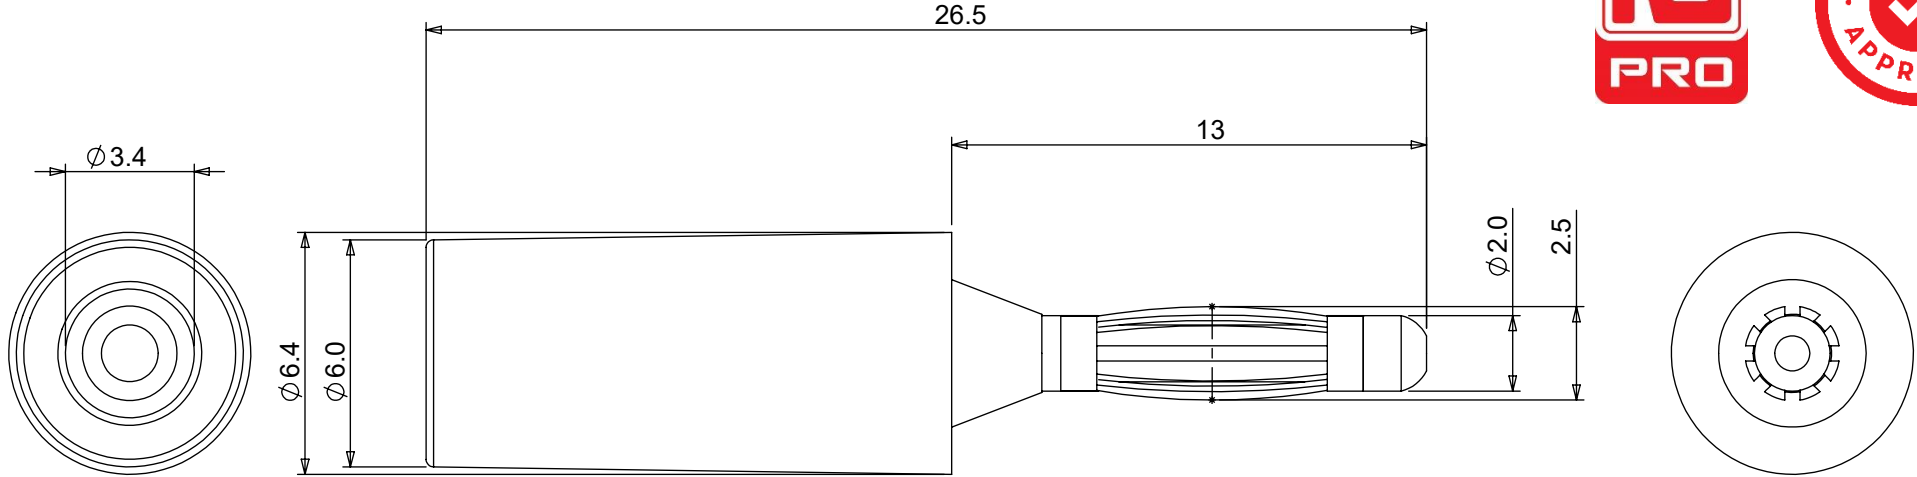

2mm MINIATURE BANANA PLUG
Gold plated, small in-line plug

PROPERTIES	
BODY MATERIAL	BRASS, GOLD PLATED
SPRING MATERIAL	BERYLLIUM COPPER, GOLD PLATED
INSULATION MATERIAL	POLYETHYLENE
CONTACT RESISTANCE	≤0.005Ω
RATED VOLTAGE	30Vac-60Vdc
CURRENT	8A

Part No	Colour
501-0100	BLACK
501-0500	RED