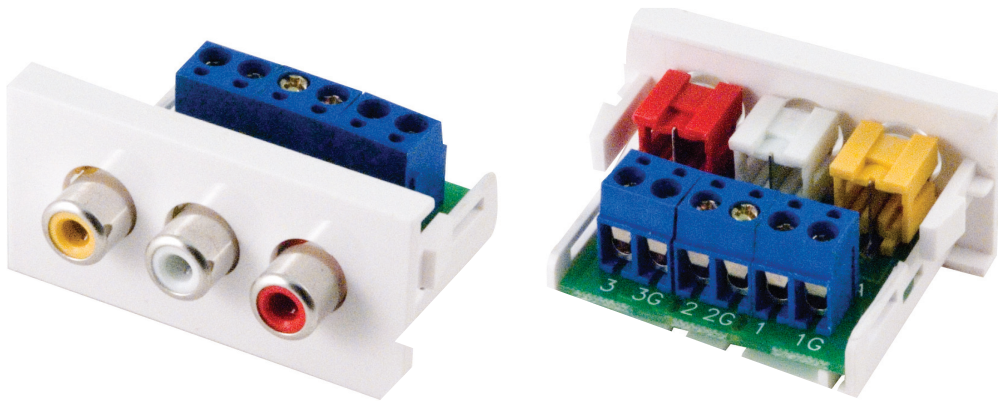

Datasheet

Triple Gang 3-Way Female RCA Faceplate

Stock No: 768-4223

Technical Specifications:

Model:	768-4223:
Size	Triple Gang
Number of Connectors	3
Type of Connectors	RCA
Gender	Female
Dimensions	35 x 25 x 50mm
Height	50mm
Length	35mm
Width	25mm

Features & Benefits:

- Phono to Screw Terminals
- RCA Phono Snap-in Module
- Screw Terminals to the rear

Simply snaps into place in (50mm) Faceplates. The 768-4223 is a 50mm Snap-in Module featuring RCA Phono Connectors on the front of the module and screw terminals to the rear. Manufactured in high quality ABS plastic.

The 'snap-in' Modular Faceplate Range range provides unlimited flexibility for AV, data and communications connectivity.