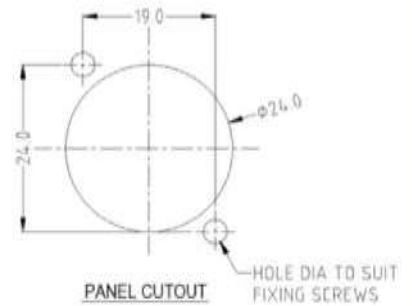

4 Pole Cable Socket with PVC
Cable Grommet. Blue nut is
standard. Dimensions: 28 x 28 x
93mm **Part No. RS1255**

Plug Specification

Maximum Current: 20A.

Withstanding Voltage: $\geq 1400\text{V}$

Insulation Resistance: $\geq 1\text{G}\Omega$

Contact Resistance: $\leq 3\text{m}\Omega$

Solderability: $\leq 3\text{S}$

Insertion Force: 10-80N Minimum

Life: ≥ 2000

rspro.com

4 Pole Chassis Socket

Compatible with all previous 4 Pole Plugs
Dimensions: 24 x 24 x 33mm

Part No: **RS1270** with CSK Hole
RS1270X with Plain Hole

4 Pole Chassis Socket (Large Square Type)

Compatible with all previous 4 Pole Plugs
Dimensions: 40 x 40 x 33mm

Part No: RS1275

4 Pole Chassis Socket (Round Type)

Compatible with all previous 4 Pole Plugs
Dimensions: 50 x 50 x 33mm

Part No: RS1280

8 Pole Chassis Socket (Round Type)

Dimensions: 51 x 51 x 33mm

Part No: RS1285