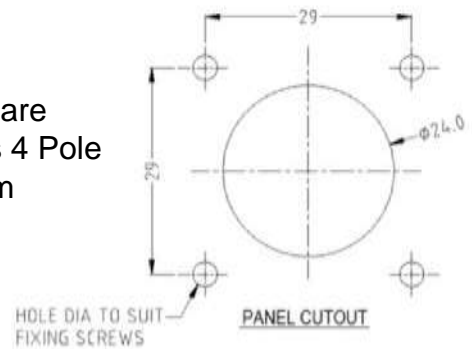

4 Pole Cable Socket with PVC
Cable Grommet. Blue nut is
standard. Dimensions: 28 x 28 x
93mm **Part No. RS1255**

Plug Specification

Maximum Current: 20A.

Withstanding Voltage: $\geq 1400\text{V}$

Insulation Resistance: $\geq 1\text{G}\Omega$

Contact Resistance: $\leq 3\text{m}\Omega$

Solderability: $\leq 3\text{S}$

Insertion Force: 10-80N Minimum

Life: ≥ 2000

rspro.com

4 Pole Chassis Socket

Compatible with all previous 4 Pole Plugs
Dimensions: 24 x 24 x 33mm

Part No: **RS1270** with CSK Hole
RS1270X with Plain Hole

4 Pole Chassis Socket (Large Square Type)

Compatible with all previous 4 Pole Plugs
Dimensions: 40 x 40 x 33mm

Part No: RS1275

4 Pole Chassis Socket (Round Type)

Compatible with all previous 4 Pole Plugs
Dimensions: 50 x 50 x 33mm

Part No: RS1280

8 Pole Chassis Socket (Round Type)

Dimensions: 51 x 51 x 33mm

Part No: RS1285