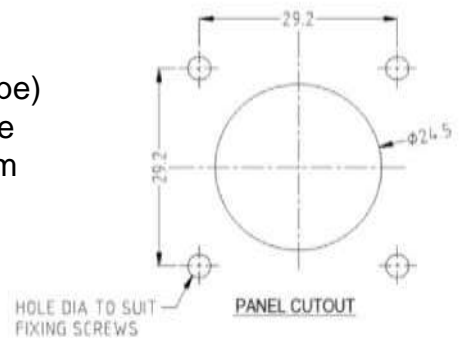

4 Pole Cable Socket with PVC
Cable Grommet. Blue nut is
standard. Dimensions: 28 x 28 x
93mm **Part No. RS1255**

Plug Specification

Maximum Current: 20A.

Withstanding Voltage: $\geq 1400\text{V}$

Insulation Resistance: $\geq 1\text{G}\Omega$

Contact Resistance: $\leq 3\text{m}\Omega$

Solderability: $\leq 3\text{S}$

Insertion Force: 10-80N Minimum

Life: ≥ 2000

rspro.com

4 Pole Chassis Socket

Compatible with all previous 4 Pole Plugs
Dimensions: 24 x 24 x 33mm

Part No: **RS1270** with CSK Hole
RS1270X with Plain Hole

4 Pole Chassis Socket (Large Square Type)

Compatible with all previous 4 Pole Plugs
Dimensions: 40 x 40 x 33mm

Part No: RS1275

4 Pole Chassis Socket (Round Type)

Compatible with all previous 4 Pole Plugs
Dimensions: 50 x 50 x 33mm

Part No: RS1280

8 Pole Chassis Socket (Round Type)

Dimensions: 51 x 51 x 33mm

Part No: RS1285