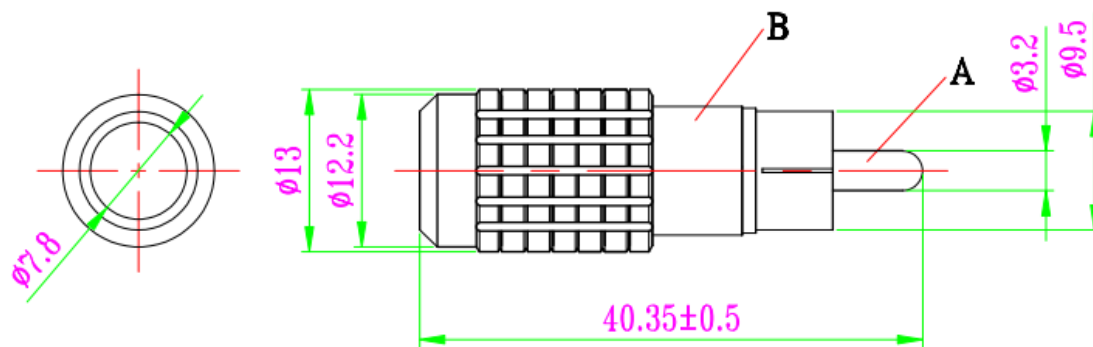

Datasheet

Red Straight Male Cable Mount RCA Plug, Gold Plate

RS Stock number [410-015](#)

Dimensions: (mm)

Material

- Body: Brass / Finished in Gold
- Shell: Aluminium / Finished in Gold