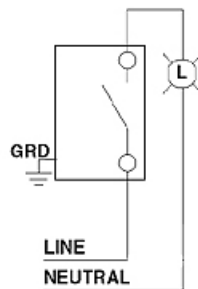

# 1865

3 Amp, 125 Volt, Single-Pole, Doorjamb w/Jamb Box Switch, Single Circuit Momentary, NORMALLY ON, Commercial Grade, - Brass

**UPC Code :** 078477954157

**Country Of Origin :** China

Leviton's appliance device line includes the switches and panel-mounted outlets that see intensive use in electrical appliances and equipment. Products are comprised of single-pole pullchain switches, rotary switches, push-button switches, toggle switches and cord switches. These devices accommodate many panel-mounting requirements and come in a broad range of ratings and actuating sequences.

### Wiring Diagram Single Pole