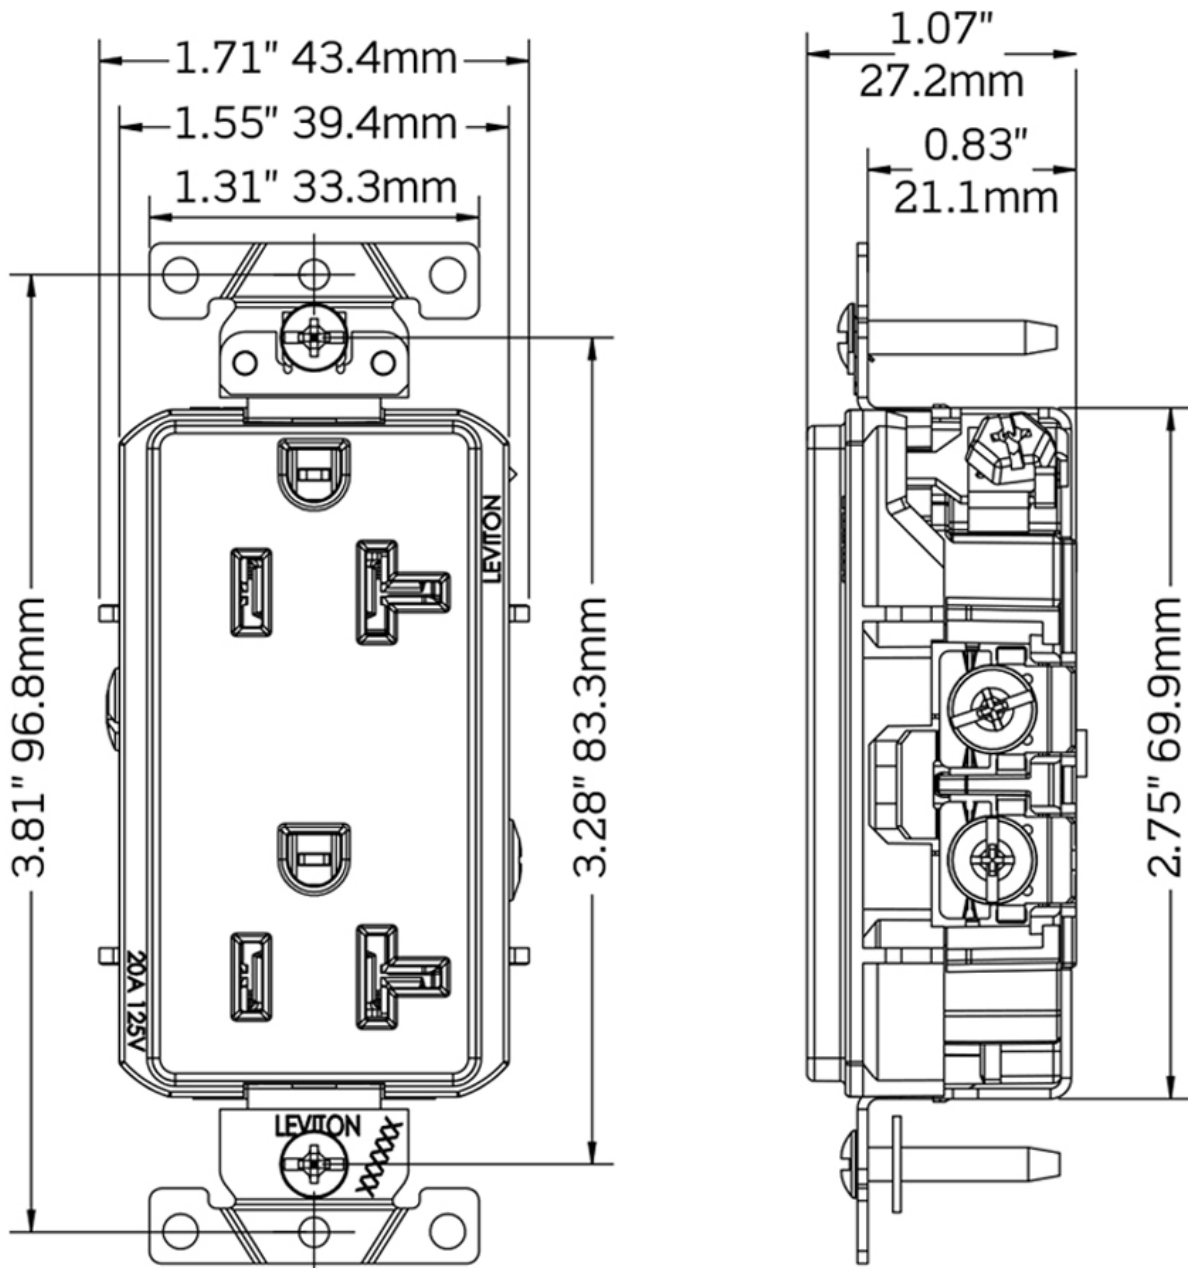

Drawing Applies to 15 & 20A Devices

SPECIFICATION SUBMITTAL

JOB NAME:	CATALOG NUMBERS:	
____	____	____
JOB NUMBER:	____	____