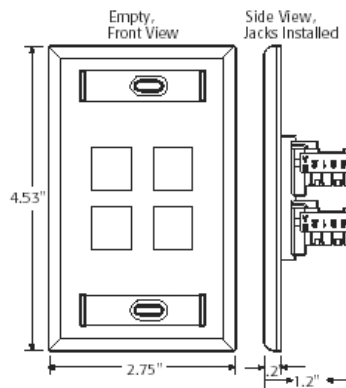

42080-2WS

Single-Gang QuickPort Wallplate with ID Windows, 2-Port, White

Leviton single-gang and dual-gang wallplates accept QuickPort snap-in modules to support multimedia station applications with 1, 2, 3, 4, 6, 8, and 12 ports. Use where port designation windows in a single-gang or dual-gang economical flush-mount housing is desired. Available in five colors: white, light almond, grey, ivory, and black.

Standards and Certifications : UL/CSA

UPC Code : 078477978207

Country Of Origin : United States

RoHS Compliant : Yes

Features and Benefits

- Includes ID designation windows for each wallplate
- Color-matched wallplate screws
- Fits within minimum rectangular NEMA openings
- Compatible with all individual QuickPort modules
- Individual port configurability allows specification flexibility
- Narrow module width allows high port density in a small area