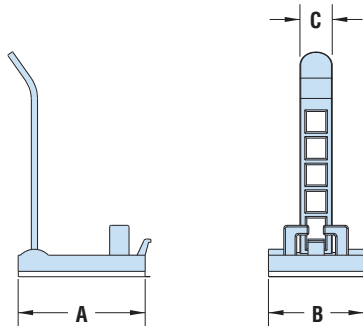

Quick Specs

Material: Nylon 6/6
Flammability Rating: 94V-2
Temperature Range: 32°F (0°C) to 185°F (85°C)