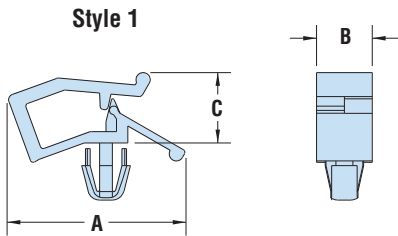

HEYClip™ Shorty Side Entry Cable Holders Arrowhead Mount

- For Top Entry Shorty Cable Holders, see page 7-55.
- Ideal when space is restricted and side entry is required.

WIRE CAPACITY		PART NO. Natural	DESCRIPTION	PART DIMENSIONS						MOUNTING HOLE DIA.		STYLE
in.	mm.			A Length	B Width		C Height		in.	mm.		
For Panels from .047" (1,2 mm) to .078" (2,0 mm) Thick												
.11 x .17	2,8 x 4,2	12130	CH SE-1117	.52	13,2	.20	5,0	.19	4,7	.138	3,5	1
.17 x .22	4,3 x 5,5	12131	CH SE-1722	.59	15,1	.20	5,0	.26	6,7			
For Panels from .062" (1,6 mm) to .094" (2,4 mm) Thick												
.10 x .17	2,6 x 4,2	12133	CH SE-1017	.50	12,7	.20	5,0	.21	5,3	.138	3,5	1
For Panels from .024" (0,6 mm) to .118" (3,0 mm) Thick												
.236 x .472	6,0 x 12,0	11980*	CH SE-12	.795	20,2	.394	10,0	.618	15,7	.265	6,73	2

Standard color natural. Flame retardant UL 94V-0 material available, consult Heyco.

*Standard color black.

HEYClip™ Ladder Cable Holders Adhesive Back Mount

- Adjustable design secures wire bundles.
- Applies simply to clean dry surface.

MAXIMUM BUNDLE DIAMETER		PART NO. Natural	DESCRIPTION	PART DIMENSIONS						MOUNTING HOLE DIA.	
in.	mm.			A Length	B Width		C Ladder Width		in.	mm.	
.47	12,0	12360	CH LAD-047	.79	20,0	.59	15,0	.20	5,0	.133	3,4
.77	19,5	12361	CH LAD-077								
.51	13,0	12362	CH LAD-051	.98	25,0	.71	18,0	.31	8,0	.138	3,5
.67	17,0	12363	CH LAD-067								
.73	18,5	12364	CH LAD-073								
.87	22,0	12365	CH LAD-087	1.20	30,5	.83	21,0	.47	12,0		
1.02	26,0	12367	CH LAD-102								