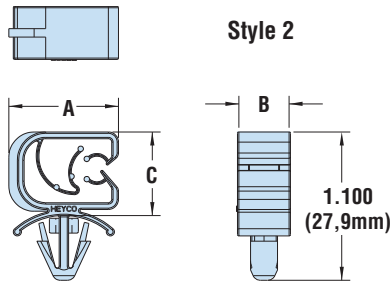

HEYClip™ Shorty Side Entry Cable Holders Arrowhead Mount

- For Top Entry Shorty Cable Holders, see page 7-55.
- Ideal when space is restricted and side entry is required.

WIRE CAPACITY		PART NO. Natural	DESCRIPTION	PART DIMENSIONS						MOUNTING HOLE DIA.		STYLE
in.	mm.			A Length	B Width		C Height		in.	mm.		
For Panels from .047" (1,2 mm) to .078" (2,0 mm) Thick												
.11 x .17	2,8 x 4,2	12130	CH SE-1117	.52	13,2	.20	5,0	.19	4,7	.138	3,5	1
.17 x .22	4,3 x 5,5	12131	CH SE-1722	.59	15,1	.20	5,0	.26	6,7			
For Panels from .062" (1,6 mm) to .094" (2,4 mm) Thick												
.10 x .17	2,6 x 4,2	12133	CH SE-1017	.50	12,7	.20	5,0	.21	5,3	.138	3,5	1
For Panels from .024" (0,6 mm) to .118" (3,0 mm) Thick												
.236 x .472	6,0 x 12,0	11980*	CH SE-12	.795	20,2	.394	10,0	.618	15,7	.265	6,73	2

Standard color natural. Flame retardant UL 94V-0 material available, consult Heyco.

*Standard color black.

HEYClip™ Ladder Cable Holders Adhesive Back Mount

- Adjustable design secures wire bundles.
- Applies simply to clean dry surface.

MAXIMUM BUNDLE DIAMETER		PART NO. Natural	DESCRIPTION	PART DIMENSIONS						MOUNTING HOLE DIA.	
in.	mm.			A Length	B Width		C Ladder Width		in.	mm.	
.47	12,0	12360	CH LAD-047	.79	20,0	.59	15,0	.20	5,0	.133	3,4
.77	19,5	12361	CH LAD-077								
.51	13,0	12362	CH LAD-051	.98	25,0	.71	18,0	.31	8,0	.138	3,5
.67	17,0	12363	CH LAD-067								
.73	18,5	12364	CH LAD-073								
.87	22,0	12365	CH LAD-087	1.20	30,5	.83	21,0	.47	12,0		
1.02	26,0	12367	CH LAD-102								

Standard color natural.

Quick Specs

Material: Nylon 6/6
 Flammability Rating: 94V-2
 Temperature Range: 32°F (0°C) to 185°F (85°C)