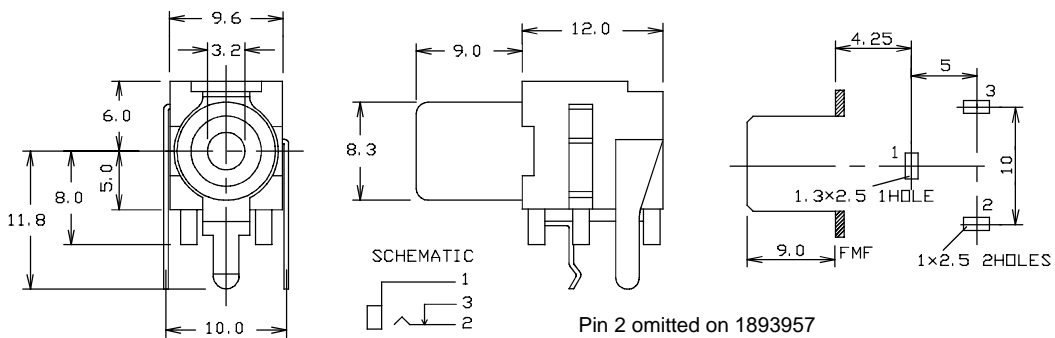

Datasheet

Stock No. 1893957

RS PRO RCA PHONO CONNECTORS

Specifications:

Part No.	Description
1893957	ST Fibre, CSK Hole ST Fibre, M3 Hole