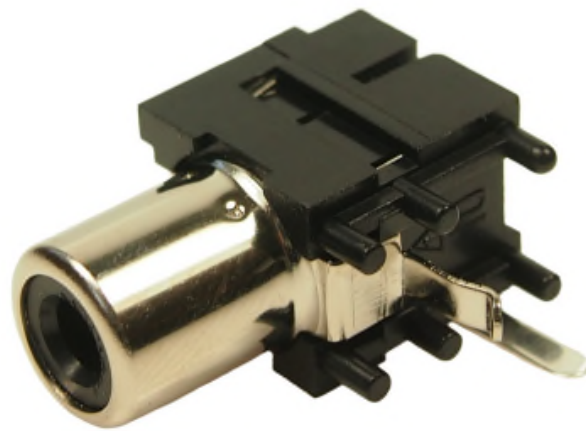

Datasheet

Stock No. 1893957

RS PRO RCA PHONO CONNECTORS

Specifications:

Part No.	Description
1893957	ST Fibre, CSK Hole ST Fibre, M3 Hole