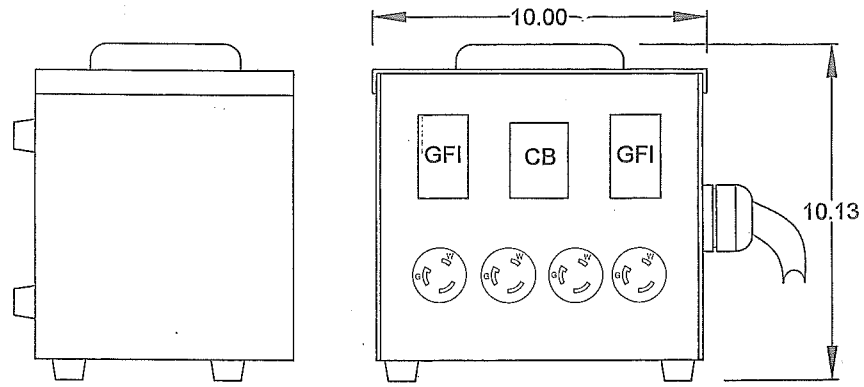

PROPRIETARY AND CONFIDENTIAL THE INFORMATION CONTAINED IN THIS DRAWING IS THE SOLE PROPERTY OF CONSTRUCTION ELECTRICAL PRODUCTS. ANY REPRODUCTION IN PART OR AS A WHOLE WITHOUT THE WRITTEN PERMISSION OF CONSTRUCTION ELECTRICAL PRODUCTS IS PROHIBITED.	 7800 Los Positas Road Livermore, CA 94551 Phone: 925-828-9420	NAME	DATE	COMMENTS:	TITLE		
		DRAWN	S.S.			12/26	6503GU MINI PWR CR
		CHECKED			DRAWING #		
		ENG. APPR	S.S.	12/26		REV.	
		MEG. APPR					
Q.A.				6503GU-01	10		

LT. SIDE

FRONT

BACK

RT. SIDE

PROPRIETARY AND CONFIDENTIAL.
 THE INFORMATION CONTAINED IN THIS DRAWING IS THE SOLE PROPERTY OF CONSTRUCTION ELECTRICAL PRODUCTS. ANY REPRODUCTION IN PART OR AS A WHOLE WITHOUT THE WRITTEN PERMISSION OF CONSTRUCTION ELECTRICAL PRODUCTS IS PROHIBITED.