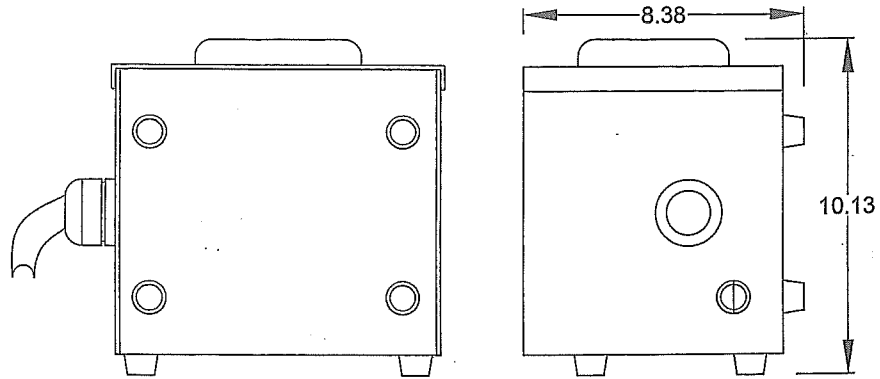

PROPRIETARY AND CONFIDENTIAL THE INFORMATION CONTAINED IN THIS DRAWING IS THE SOLE PROPERTY OF CONSTRUCTION ELECTRICAL PRODUCTS. ANY REPRODUCTION IN PART OR AS A WHOLE WITHOUT THE WRITTEN PERMISSION OF CONSTRUCTION ELECTRICAL PRODUCTS IS PROHIBITED.	 7800 Los Positas Road Livermore, CA 94551 Phone: 925-828-9420	NAME	DATE	COMMENTS:	TITLE		
		DRAWN	S.S.			12/26	6503GU MINI PWR CR
		CHECKED			DRAWING #		
		ENG. APPR	S.S.	12/26		REV.	
		MEG. APPR					
Q.A.				6503GU-01	10		

LT. SIDE

FRONT

BACK

RT. SIDE

PROPRIETARY AND CONFIDENTIAL.
 THE INFORMATION CONTAINED IN THIS DRAWING IS THE SOLE PROPERTY OF CONSTRUCTION ELECTRICAL PRODUCTS. ANY REPRODUCTION IN PART OR AS A WHOLE WITHOUT THE WRITTEN PERMISSION OF CONSTRUCTION ELECTRICAL PRODUCTS IS PROHIBITED.