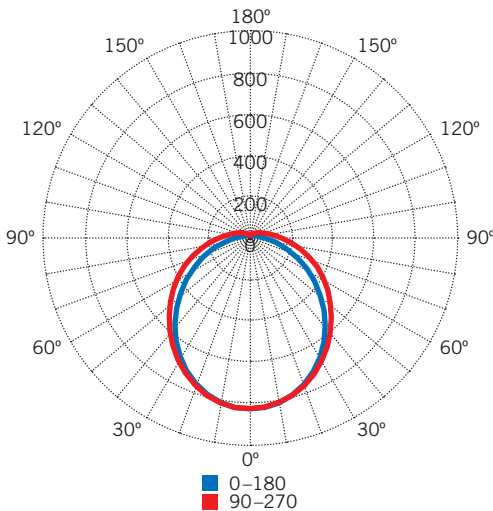

PRODUCT FEATURES

- Traditional design, narrow body, Vapor Tight fixture, suitable for rugged, demanding applications
- Powered by Keystone 0-10V dimming LED drivers
- IP66, suitable for wet location
- Smooth, diffused lens for even appearance
- Stainless steel lens clips
- 0-10V dimming, 10% minimum
- Impact Resistance Rating: IK10
- Ambient operating temperature: -20°C/-4°F to 50°C/122°F
- UL Listed 1598
- THD: <20%
- PF: >0.95
- LED chip lifetime: L70>100,000 hours @ 25°C/77°F ambient fixture temperature
- Includes mounting hardware
- High quality, impact resistant Poly Carbonate lens

PRODUCT SPECIFICATIONS

Catalog Number	Color Temperature	Nominal Length	Input Voltage	Wattage	CRI	Lumen Output	Efficacy
KT-VTLED19-2A-840-VDIM-P	4000K	2 ft.	120-277V	19W	>82.0	2,430 lm	128 lm/W
KT-VTLED19-2A-850-VDIM-P	5000K	2 ft.	120-277V	19W	>82.0	2,465 lm	130 lm/W

PHOTOMETRIC SPECIFICATIONS

LUMINOUS INTENSITY DISTRIBUTION

ZONAL LUMEN SUMMARY

Degree	Flux (Lumens)	% Luminaire
0~10°	78.3 lm	3.10%
0~20°	300.8 lm	11.92%
0~30°	633.1 lm	25.09%
0~40°	1,026.4 lm	40.68%
0~50°	1,429.2 lm	56.64%
0~60°	1,796.7 lm	71.21%
0~70°	2,094.0 lm	82.99%
0~80°	2,298.9 lm	91.11%
0~90°	2,413.3 lm	95.65%
0~100°	2,471.5 lm	97.95%
0~110°	2,500.7 lm	99.11%
0~120°	2,514.1 lm	99.64%
0~130°	2,519.0 lm	99.83%
0~140°	2,520.4 lm	99.89%
0~150°	2,521.5 lm	99.93%
0~160°	2,522.4 lm	99.97%
0~170°	2,523.0 lm	99.99%
0~180°	2,523.2 lm	100.00%