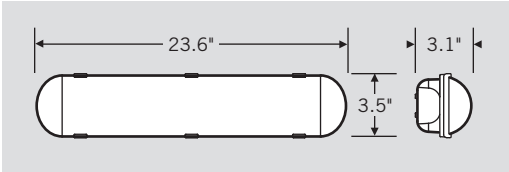

KT-VTLED19-2A-8XX-VDIM-P

VAPOR TIGHT FIXTURE

PHYSICAL SPECIFICATIONS