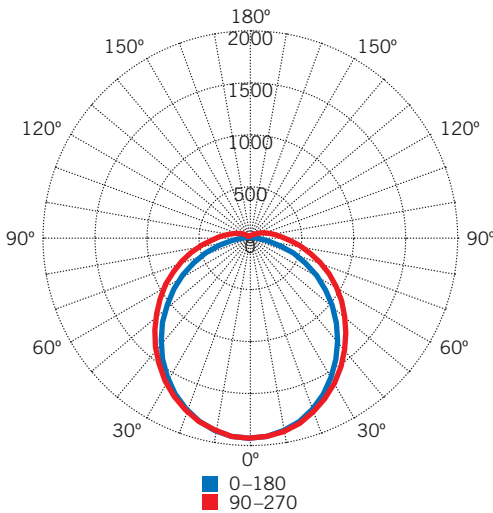

KT-VTLED44-4A-8XX-VDIM-P

VAPOR TIGHT FIXTURE

DESCRIPTION

4' 44W LED Vapor Tight Fixture | 120–277V Input | 0–10V Dimming | Premium Series

APPLICATION

Used for commercial and industrial rugged or outdoor applications

PRODUCT FEATURES

- Traditional design, narrow body, Vapor Tight fixture, suitable for rugged, demanding applications
- Powered by Keystone 0–10V dimming LED drivers
- IP66, suitable for wet location
- Smooth, diffused lens for even appearance
- Stainless steel lens clips
- 0–10V dimming, 10% minimum
- High quality, impact resistant Poly Carbonate lens
- Impact Resistance Rating: IK10
- Compatible with Keystone SmartSafe emergency backups, max of 30C ambient operating temperature with emergency pack installed
- Ambient operating temperature: –20°C/–4°F to 45°C/114°F
- UL Listed 1598
- THD: <20%
- PF: >0.95
- LED chip lifetime: L70>100,000 hours @ 25°C/77°F ambient fixture temperature
- Includes mounting hardware

PRODUCT SPECIFICATIONS

Catalog Number	Color Temperature	Nominal Length	Input Voltage	Wattage	CRI	Lumen Output	Efficacy
KT-VTLED44-4A-840-VDIM-P	4000K	4 ft.	120–277V	44W	>82.0	5,630 lm	128 lm/W
KT-VTLED44-4A-850-VDIM-P	5000K	4 ft.	120–277V	44W	>82.0	5,720 lm	130 lm/W

PHOTOMETRIC SPECIFICATIONS

LUMINOUS INTENSITY DISTRIBUTION

ZONAL LUMEN SUMMARY

Degree	Flux (Lumens)	% Luminaire
0~10°	178.7 lm	3.08%
0~20°	686.1 lm	11.83%
0~30°	1,443.3 lm	24.89%
0~40°	2,340.3 lm	40.35%
0~50°	3,260.8 lm	56.23%
0~60°	4,101.8 lm	70.73%
0~70°	4,781.5 lm	82.45%
0~80°	5,248.5 lm	90.50%
0~90°	5,508.3 lm	94.98%
0~100°	5,648.2 lm	97.39%
0~110°	5,726.8 lm	98.75%
0~120°	5,765.8 lm	99.42%
0~130°	5,781.7 lm	99.70%
0~140°	5,788.0 lm	99.80%
0~150°	5,792.4 lm	99.88%
0~160°	5,796.1 lm	99.94%
0~170°	5,798.5 lm	99.98%
0~180°	5,799.2 lm	100.00%