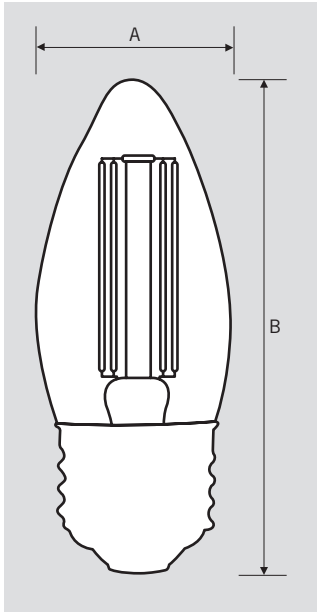

ESSENTIAL SERIES

GENERAL PURPOSE LED BULBS

KT-LED4FB11-E26-822-A

REPLACEMENT LAMP

DESCRIPTION

4W B11 Lamp | 2200K | ≥ 80 CRI | Straight-tip Amber Chandelier

LAMP TYPE: Filament B11
BASE TYPE: E26 (Medium)
WATTAGE: 4W
COLOR TEMPERATURE: 2200K
COLOR RENDERING INDEX (CRI): ≥ 80
WARRANTY: 3 Years
RATED LIFE: L70 (15,000 Hours)

ELECTRICAL AND PERFORMANCE SPECIFICATIONS

Keystone Catalog Number	Description	Color Temp*	Input Voltage	Rated Lamp Wattage	Legacy Equivalent Wattage	Lumens	Efficacy	CRI	Base Type	Beam Angle	Dimmable
KT-LED4FB11-E26-822-A	B11 straight-tip chandelier filament bulb; Amber; Dimmable	2200K	120V	4W	40W incandescent	300 lm	75 lm/W	≥ 80	E26	360°	Yes

* Color Uniformity: CCT (Correlated Color Temperature) range as per guidelines outlined in ANSI C78.377-2017

KT-LED4FB11-E26-822-A

REPLACEMENT LAMP

PHYSICAL CHARACTERISTICS

LAMP DIMENSIONS

A (Diameter)	1.38"
B (Length)	3.46"