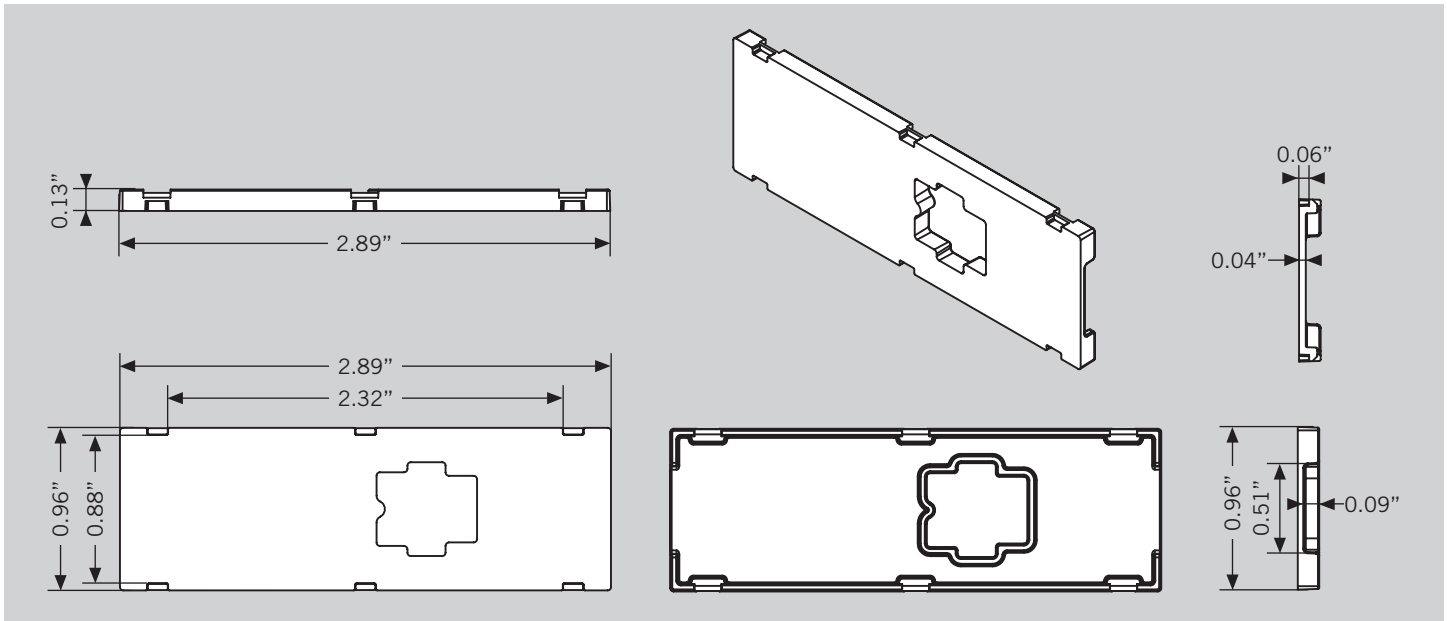

PHOTOCELL WIRING DIAGRAM

KT-WPLED-PS-UV-KO

DAWN TO DUSK PHOTOCELL

DIMENSIONS

TOP

BOTTOM

KT-WPLED-PS-UV-KO

DAWN TO DUSK PHOTOCELL