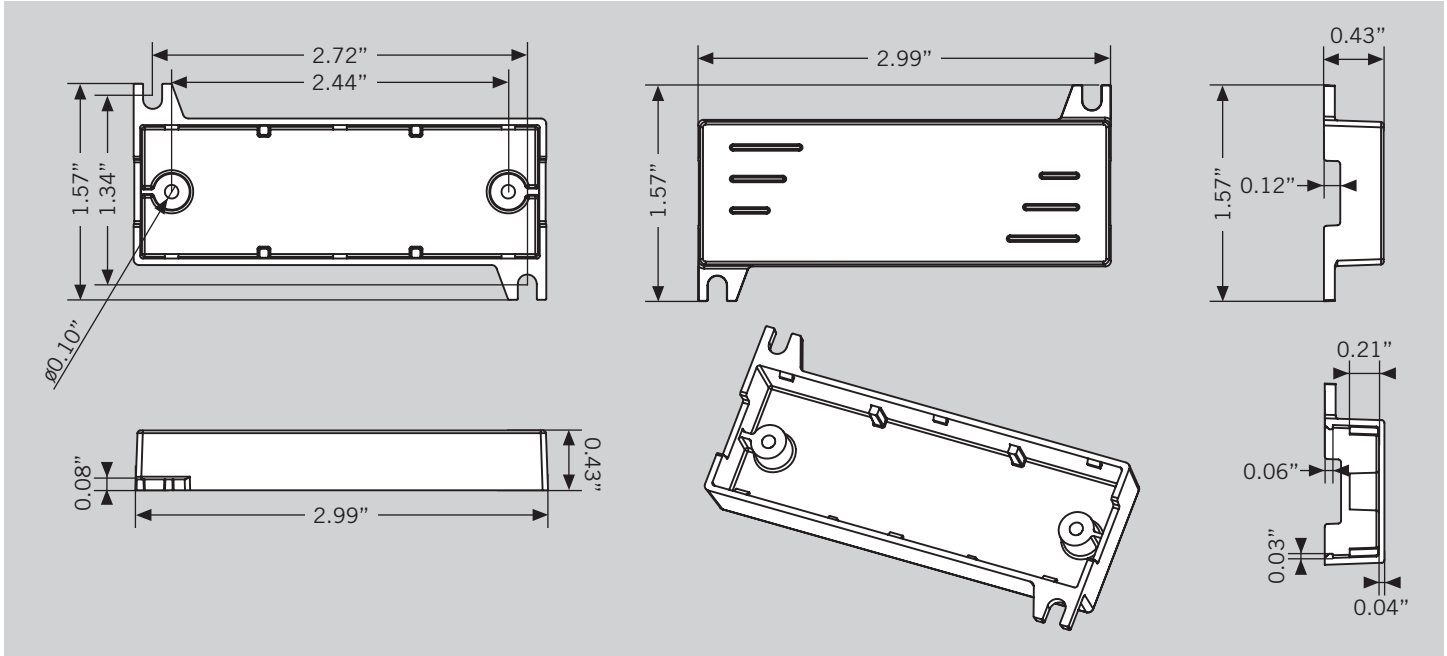

PHOTOCELL WIRING DIAGRAM

KT-WPLED-PS-UV-KO

DAWN TO DUSK PHOTOCELL

DIMENSIONS

TOP

BOTTOM

KT-WPLED-PS-UV-KO

DAWN TO DUSK PHOTOCELL

ORDERING INFORMATION

CATALOG NUMBER	CARTON QTY.	EASY CODE	UPC
KT-WPLED-PS-UV-KO	TBD	DLU-58	843654129198

CATALOG NUMBER BREAKDOWN

KT-WPLED-PS-UV-KO

1 2 3 4 5 6

- 1 Keystone Technologies
- 2 Wall Pack
- 3 LED
- 4 Photocell Sensor
- 5 Universal
- 6 Knock Out