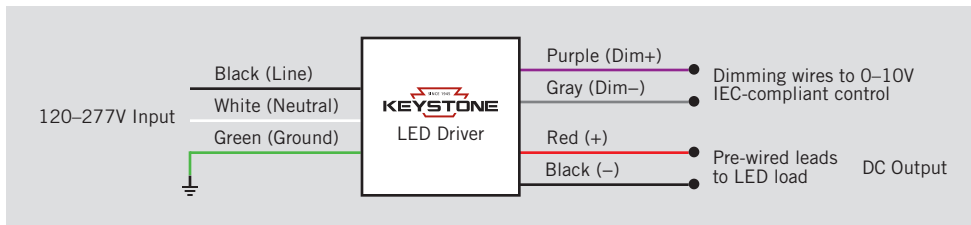

KT-WPLED-PS-UV-KO

DAWN TO DUSK PHOTOCELL

DESCRIPTION

Dawn to Dusk Photocell designed for Full Cutoff Wall Packs (M2 housing). Installs behind translucent KO on housing.

GENERAL SETUP INSTRUCTIONS

GENERAL WIRING DIAGRAM