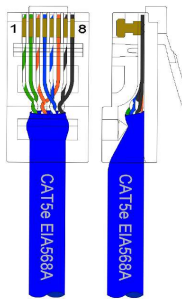

Ordering Information

Cat5e shielded twisted pair with:

CAT5E-M12-M12-X	Straight M12 to Straight M12 connector, Shielded
CAT5E-M12-RJ45-X	Straight M12 to RJ45 connector, Shielded
CAT5E-M12-X	Straight M12 to bare end, Shielded
CAT5E-RM12-M12-X	90° M12 to Straight M12, Shielded
CAT5E-RM12-RM12-X	90° M12 to 90° M12, Shielded
CAT5E-RM12-RJ45-X	90° M12 to RJ45 connector, Shielded
CAT5E-RM12-X	90° M12 to bare end, Shielded

Where X=length in feet

EIA 568A		
Pin #	Wire Color Legend	Signal
1	White/Green	TX+
2	Green	TX-
3	White/Orange	RX+
4	Blue	TRD2+
5	White/Blue	TRD2-
6	Orange	RX-
7	White/Brown	TRD3+
8	Brown	TRD3-

EIA 568B		
Pin #	Wire Color Legend	Signal
1	White/Orange	TX+
2	Orange	TX-
3	White/Green	RX+
4	Blue	TRD2+
5	White/Blue	TRD2-
6	Green	RX-
7	White/Brown	TRD3+
8	Brown	TRD3-

M12		
Pin #	Wire Color Legend	Signal
1	White/Orange	TX+
2	White/Green	RX+
3	Orange	TX-
4	Green	RX-

N-TRON USA & Corporate Headquarters
820 S. University Blvd • Suite 4E
Mobile, AL 36609 • USA
Phone +1-251-342-2164
Fax +1-251-342-6353

www.n-tron.com

N-TRON ASIA PACIFIC
CHINA
Phone +86 (0) 21-6113-3688
Fax +86 (0) 21-6113-3683

INDIA
Phone +91-9844-876540

SINGAPORE
Phone +65-8118-6821

N-TRON EMEA
Phone +41-41-740-6636
Fax +41-41-740-6637

N-TRON UK/IRELAND/NORDIC/BENELUX
Phone +44 (0) 1928-577257