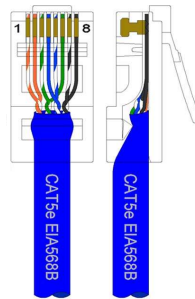

Ordering Information

Cat5e shielded twisted pair with:

CAT5E-M12-M12-X	Straight M12 to Straight M12 connector, Shielded
CAT5E-M12-RJ45-X	Straight M12 to RJ45 connector, Shielded
CAT5E-M12-X	Straight M12 to bare end, Shielded
CAT5E-RM12-M12-X	90° M12 to Straight M12, Shielded
CAT5E-RM12-RM12-X	90° M12 to 90° M12, Shielded
CAT5E-RM12-RJ45-X	90° M12 to RJ45 connector, Shielded
CAT5E-RM12-X	90° M12 to bare end, Shielded

Where X=length in feet

EIA 568A		
Pin #	Wire Color Legend	Signal
1	White/Green	TX+
2	Green	TX-
3	White/Orange	RX+
4	Blue	TRD2+
5	White/Blue	TRD2-
6	Orange	RX-
7	White/Brown	TRD3+
8	Brown	TRD3-

EIA 568B		
Pin #	Wire Color Legend	Signal
1	White/Orange	TX+
2	Orange	TX-
3	White/Green	RX+
4	Blue	TRD2+
5	White/Blue	TRD2-
6	Green	RX-
7	White/Brown	TRD3+
8	Brown	TRD3-

M12		
Pin #	Wire Color Legend	Signal
1	White/Orange	TX+
2	White/Green	RX+
3	Orange	TX-
4	Green	RX-

N-TRON USA & Corporate Headquarters
820 S. University Blvd • Suite 4E
Mobile, AL 36609 • USA
Phone +1-251-342-2164
Fax +1-251-342-6353

www.n-tron.com

N-TRON ASIA PACIFIC
CHINA
Phone +86 (0) 21-6113-3688
Fax +86 (0) 21-6113-3683

INDIA
Phone +91-9844-876540

SINGAPORE
Phone +65-8118-6821

N-TRON EMEA
Phone +41-41-740-6636
Fax +41-41-740-6637

N-TRON UK/IRELAND/NORDIC/BENELUX
Phone +44 (0) 1928-577257