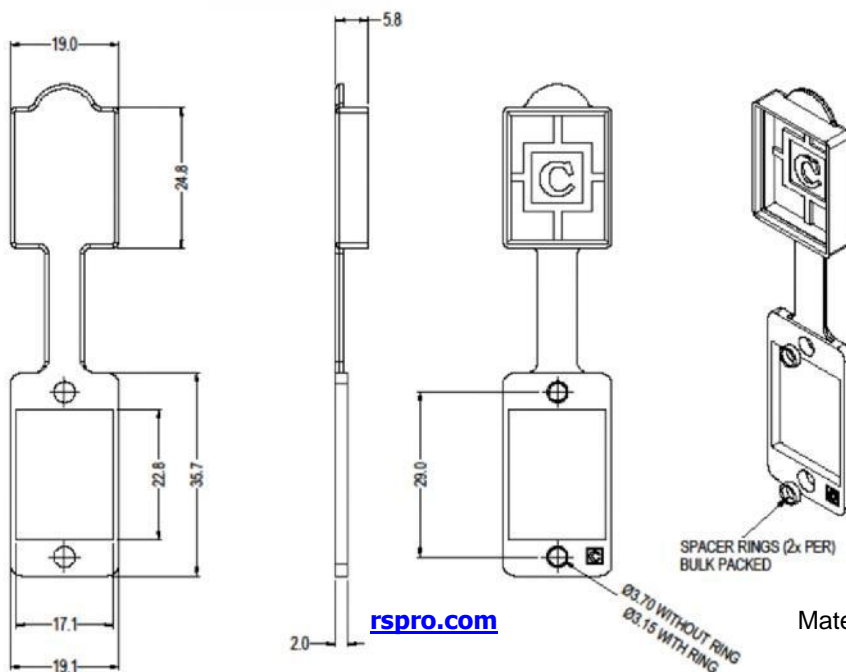

# RS PRO SLIM FEEDTHROUGH CONNECTOR DUST CAP

Stock No: 2342802, 2342803, 2342804, 2342805,  
2342806, 2342807, 2342808, 2342809

[rspro.com](http://rspro.com)

Material: Silicone rubber

This range of gaskets fit most of our Slim feedthrough connectors. They function as dust seals and for colour identification. Useable on plastic and metal models. They are all supplied with brass spacers. Using spacers can improve the sealing function and fit. Available in 4 colours.

#### DUST CAPS

For use with Slim dual mount feedthrough models with countersunk holes and with 16 or 20 hole 1U rack panels.

Part Nos:

**2342802, 2342803** - Black Dust Cap

**2342804, 2342805** - Green Dust Cap