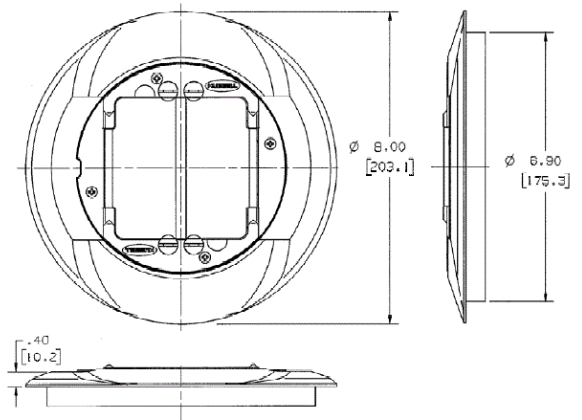

Floor Boxes

Floor Box Accessories

Hubbell SystemOne Universal Covers

HUBBELL

Features

- Durable powder coat finish
- Cast aluminum construction
- Hinged doors open 180 degrees flush to the carpet flange or tile

Ordering Information

Description	Device Color	UPC	Catalog Number
SystemOne Universal	Gray	783585371078	S1CFCGY

Specifications

Product Type	SystemOne Universal Covers
Cover Format	Carpet
Order Quantity	Carton of 1
For Use With	SystemOne Components
Unit Package	Single

Online Resources

[Customer Use Drawing](#)
[eCatalog](#)
[Installation Instructions](#)

Dimensions in Inches (mm)

Hubbell Wiring Device-Kellems • Hubbell Incorporated (Delaware) • 40 Waterview Drive • Shelton, CT 06484