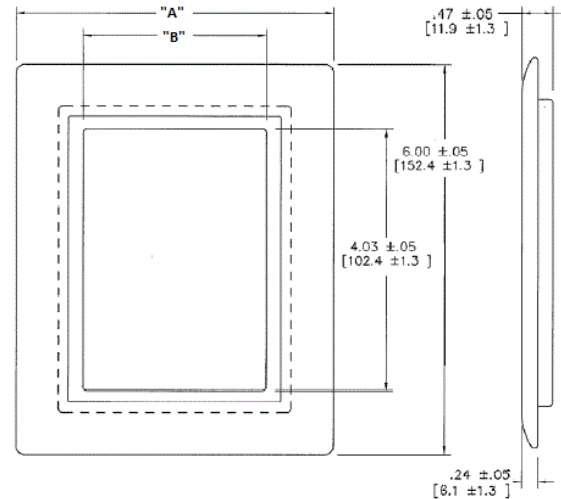

Floor Boxes
Accessories
Carpet Flanges

Features

- Durable construction
- Meets ADA standards for accessible design
- Provides consistent look and maximum functionality

Ordering Information

Description	UPC	Catalog Number
Tapered Flange,	783585829920	SB3083

Specifications

Material	Brass
Size	1-Gang
Dimensions	6.00" x 4.85"

Online Resources

- [Customer Use Drawing](#)
- [eCatalog](#)
- [Installation Instructions](#)

Dimensions in Inches (mm)

Hubbell Wiring Device-Kellems • Hubbell Incorporated (Delaware) • 40 Waterview Drive • Shelton, CT 06484