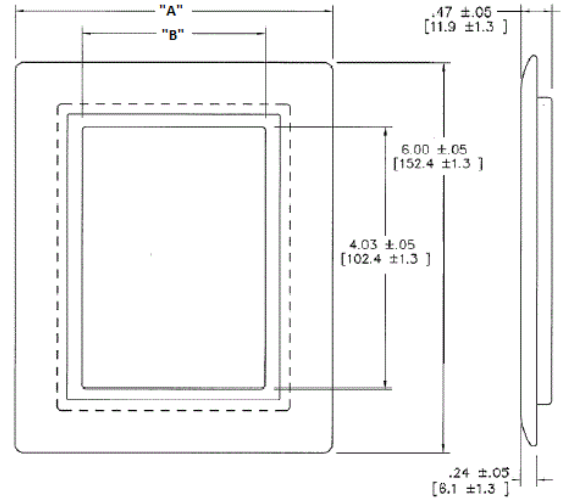

Floor Boxes
Accessories
Carpet Flanges

HUBBELL

Features

- Durable construction
- Meets ADA standards for accessible design
- Provides consistent look and maximum functionality

Ordering Information

Description	Device Color	UPC	Catalog Number
Tapered Flange,	Brass	783585829968	SB3085

Specifications

Material	Brass
Size	3-Gang
Dimensions	6.00" x 11.34"

Online Resources

- [Customer Use Drawing](#)
- [eCatalog](#)
- [Installation Instructions](#)

Dimensions in Inches (mm)

Hubbell Wiring Device-Kellems • Hubbell Incorporated (Delaware) • 40 Waterview Drive • Shelton, CT 06484