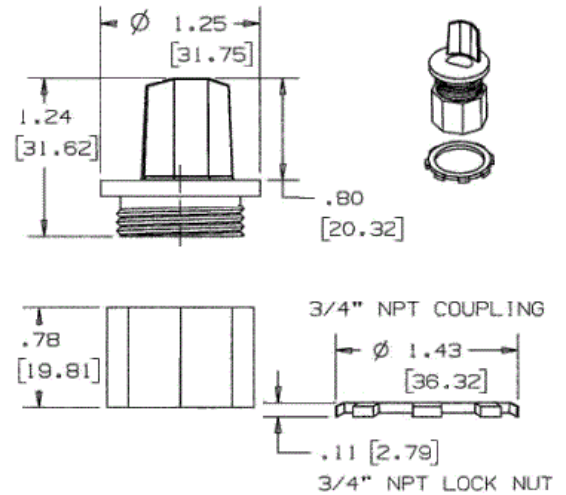

**Raceway
Metal Raceway
Conduit Connector**

HUBBELL

Features

- For use with HBL500, HBL700 and HBL750 Series Raceway
- For connecting raceway to conduit.
- 3/4" NPT (13) Female

Ordering Information

Description	Color	UPC Number	Catalog Number
Conduit Connector	Steel	783585217284	HBL5782A

Listings

UL Listed
CSA Certified

Specifications

Height	0.75"
Width	1.75"
Length	0.75"

Online Resources

Customer Use Drawing
eCatalog
Installation Instructions

Dimensions in Inches (mm)

Hubbell Wiring Device-Kellems • Hubbell Incorporated (Delaware) • 40 Waterview Drive • Shelton, CT 06484