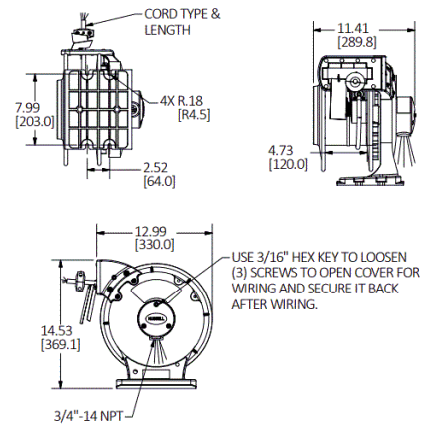

Ordering Information

Description	UPC Number	Catalog Number
Yellow Weatherproof Reel, UL Type 4, 35 Ft, #10/3 SOW, 30 A, 600 VAC	783585585833	HBLW35103

Listings

cULus Listed

Specifications

Spool	Aluminum
Guide Frame	Thermoplastic
Cord	Copper
Internal Terminals	Copper Alloy
Ball Stopper	Thermoplastic
Fitting	Aluminum

3-Wire

HUBBELL

Related Products

Pivot Base	HBLI340PB
Mounting Bracket	HBLIMB
Ball Stop	HBLI10BS

Online Resources

Customer Drawing
Customer Sales Drawings
eCatalog
Installation/Instruction Manual

Dimensions in Inches (mm)