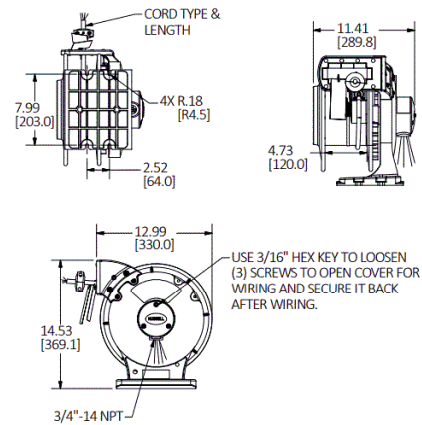

Ordering Information

Description	UPC Number	Catalog Number
Yellow Weatherproof Reel, UL Type 4, 35 Ft, #10/4 SOW, 30 A, 600 VAC	783585585840	HBLW35104

Listings

cULus Listed

Specifications

Spool	Aluminum
Guide Frame	Thermoplastic
Cord	Copper
Internal Terminals	Copper Alloy
Ball Stopper	Thermoplastic
Fitting	Aluminum

4-Wire

HUBBELL

Related Products

Pivot Base	HBLI340PB
Mounting Bracket	HBLIMB
Ball Stop	HBLI10BS

Online Resources

Customer Drawing
Customer Sales Drawings
eCatalog
Installation/Instruction Manual

Dimensions in Inches (mm)