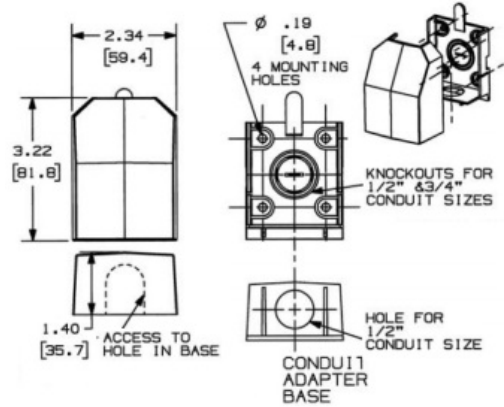

Raceway
Non-Metallic Raceway
PW1 WallTrak® Low Profile (Latching)
Conduit Adapter/Ceiling Fitting

HUBBELL

Features

- For connecting conduit to raceway.
- Also use for ceiling feeds.
- Has combination 1/2 in., 3/4 in. and 1 in. trade size KOs.

Ordering Information

Description	Color	UPC Number	Catalog Number
Conduit Adapter/Ceiling Fitting	Office White	783585092102	PW1CA

Listings

UL Listed
 CSA Certified

Specifications

Height	3.22"
Width	2.34"
Length	1.4"

Online Resources

Customer Use Drawing
 eCatalog
 Installation Instructions

Dimensions in Inches (mm)

Hubbell Wiring Device-Kellems • Hubbell Incorporated (Delaware) • 40 Waterview Drive • Shelton, CT 06484