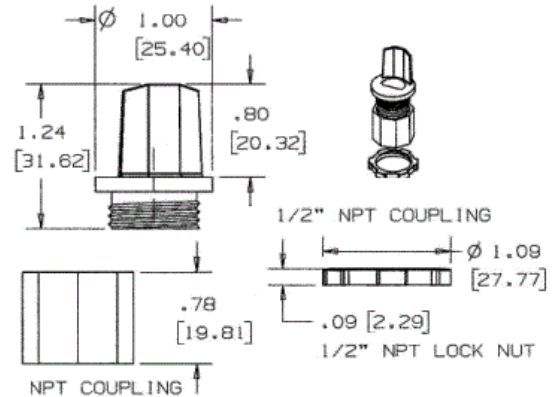

Raceway Metal Raceway Conduit Connector

HUBBELL

Features

- For use with HBL500, HBL700 and HBL750 Series Raceway
- For connecting raceway to conduit.
- 1/2" (19.1) Female

Ordering Information

Description	Color	UPC Number	Catalog Number
Conduit Connector	Steel	783585217291	HBL5782C

Listings

UL Listed
CSA Certified

Specifications

Height	0.75"
Width	1.75"
Length	0.75"

Online Resources

Customer Use Drawing
eCatalog
Installation Instructions

Dimensions in Inches (mm)

Hubbell Wiring Device-Kellems • Hubbell Incorporated (Delaware) • 40 Waterview Drive • Shelton, CT 06484