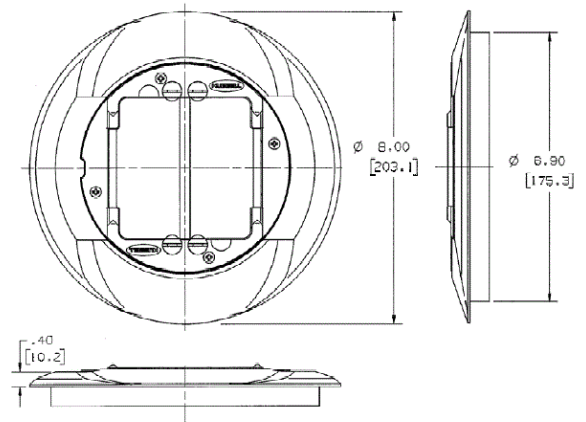

Floor Boxes

Floor Box Accessories

Hubbell SystemOne Universal Covers

HUBBELL

Features

- Durable powder coat finish
- Cast aluminum construction
- Hinged doors open 180 degrees flush to the carpet flange or tile

Ordering Information

Description	Device Color	UPC	Catalog Number
SystemOne Universal	Ivory	783585371085	S1CFCI

Specifications

Product Type	SystemOne Universal Covers
Cover Format	Carpet
Order Quantity	Carton of 1
For Use With	SystemOne Components
Unit Package	Single

Online Resources

[Customer Use Drawing](#)
[eCatalog](#)
[Installation Instructions](#)

Dimensions in Inches (mm)

Hubbell Wiring Device-Kellems • Hubbell Incorporated (Delaware) • 40 Waterview Drive • Shelton, CT 06484