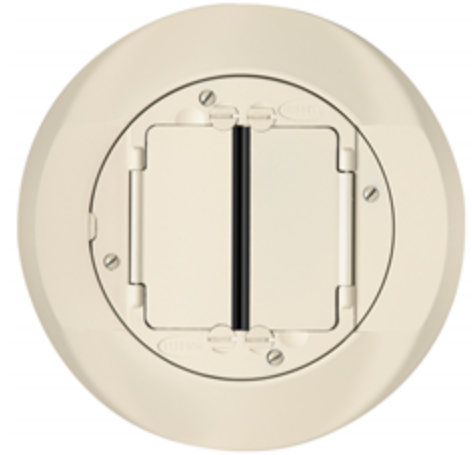

Floor Boxes

Floor Box Accessories

Hubbell SystemOne Universal Covers

HUBBELL

Features

- Durable powder coat finish
- Cast aluminum construction
- Hinged doors open 180 degrees flush to the carpet flange or tile

Ordering Information

Description	Device Color	UPC	Catalog Number
SystemOne Universal	Ivory	783585371085	S1CFCI

Specifications

Product Type	SystemOne Universal Covers
Cover Format	Carpet
Order Quantity	Carton of 1
For Use With	SystemOne Components
Unit Package	Single

Online Resources

[Customer Use Drawing](#)
[eCatalog](#)
[Installation Instructions](#)

Dimensions in Inches (mm)

Hubbell Wiring Device-Kellems • Hubbell Incorporated (Delaware) • 40 Waterview Drive • Shelton, CT 06484