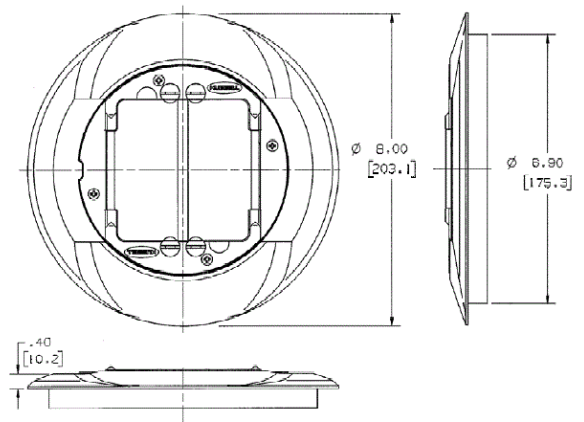

Floor Boxes

Floor Box Accessories

Hubbell SystemOne Universal Covers

HUBBELL

Features

- Durable powder coat finish
- Cast aluminum construction
- Hinged doors open 180 degrees flush to the carpet flange or tile

Ordering Information

Description	Device Color	UPC	Catalog Number
SystemOne Universal	Brass Finish	783585371047	S1CFCBRS

Specifications

Product Type	SystemOne Universal Covers
Cover Format	Carpet
Finish	Brass
For Use With	SystemOne Components
Unit Package	Single

Online Resources

[Customer Use Drawing](#)
[eCatalog](#)
[Installation Instructions](#)

Dimensions in Inches (mm)

Hubbell Wiring Device-Kellems • Hubbell Incorporated (Delaware) • 40 Waterview Drive • Shelton, CT 06484