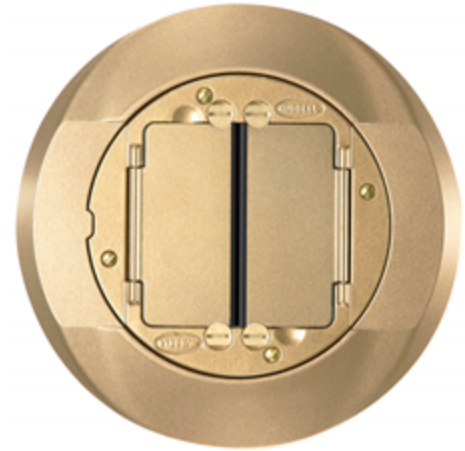

Floor Boxes

Floor Box Accessories

Hubbell SystemOne Universal Covers

HUBBELL

Features

- Durable powder coat finish
- Cast aluminum construction
- Hinged doors open 180 degrees flush to the carpet flange or tile

Ordering Information

Description	Device Color	UPC	Catalog Number
SystemOne Universal	Brass Finish	783585371047	S1CFCBRS

Specifications

Product Type	SystemOne Universal Covers
Cover Format	Carpet
Finish	Brass
For Use With	SystemOne Components
Unit Package	Single

Online Resources

[Customer Use Drawing](#)
[eCatalog](#)
[Installation Instructions](#)

Dimensions in Inches (mm)

Hubbell Wiring Device-Kellems • Hubbell Incorporated (Delaware) • 40 Waterview Drive • Shelton, CT 06484