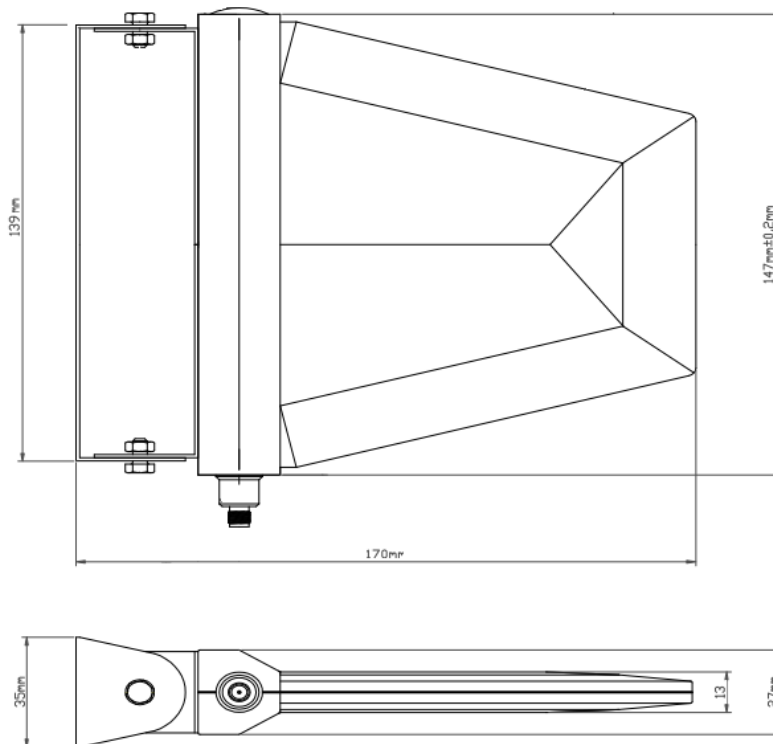

### Mechanical Specifications

Dimensions:	L170 x W147 x H35mm
Antenna Connector:	SMA Female
Cable:	RG58 type with SMA Male connector

### Dimensions