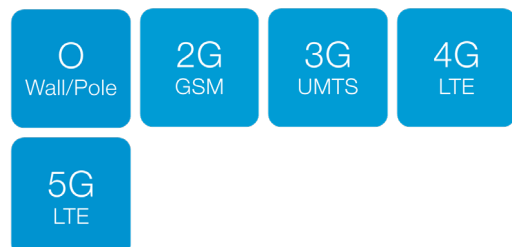

Oscar 20A

2G/3G/4G/5G High Gain Yagi Antenna

Key Features

- 7-10dB peak gain
- Small size
- Highly sensitive
- Extended Freq Coverage
  - › 600-960MHz
  - › 1710-2170MHz
  - › 2200-2400MHz
  - › 2500-2700MHz
  - › 3300-3500MHz

General Description

The Oscar 20A antenna is a high gain, quad band 2G/3G/4G and 5G LTE antenna generally used in fixed locations where the base station direction is known.

The advantage of using a yagi type antenna is to improve performance over omnidirectional antennas whilst keeping the size in a small format.

See the Snyder cellular signal tester for a tool to locate the best base station in your area.

Additional Considerations

- High performance for fringe coverage areas
- Suitable for both indoor and outdoor use
- Meets all EU compliance criteria for electronic goods