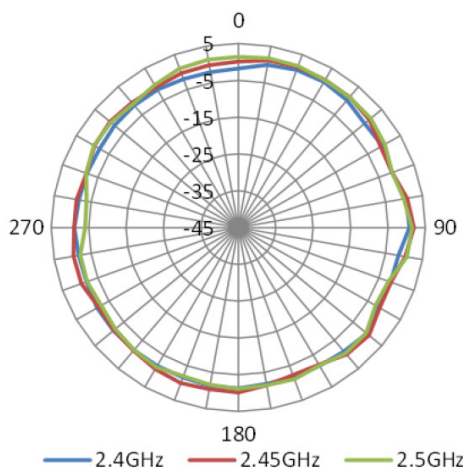

Tango 36

3 Port MiMo dual band WiFi ceiling mounted Antenna

Return Loss - Antenna 1 - Vertical

VSWR - Antenna 2 - Horizontal - 90°

Return Loss - Antenna 2 - Horizontal - 90°

VSWR - Antenna 3 - Horizontal - 0°

Tango 36

3 Port MiMo dual band WiFi ceiling mounted Antenna

Return Loss - Antenna 3 - Horizontal - 0°

Radiation Patterns 2.4 - 2.5GHz Antenna 1 - Vertical

2.4 - 2.5GHz Antenna 2 - Horizontal - 90°

— 2.4GHz — 2.45GHz — 2.5GHz