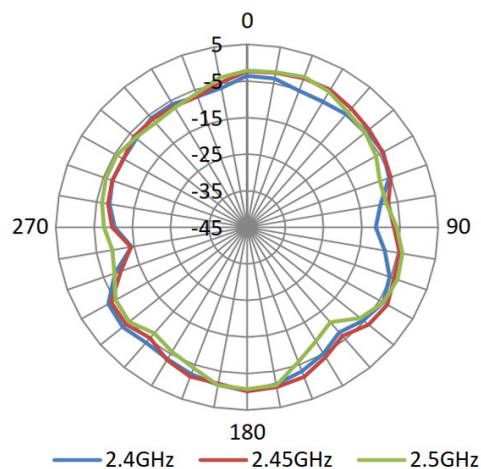

Additional Considerations

- Robust weather resistant design
- Multi-path signal reception/transmission

Tango 36

3 Port MiMo dual band WiFi ceiling mounted Antenna

Electrical Specifications

Impedance:	50 Ohm
VSWR:	≤1.7
Gain:	2.4GHz: 2 - 6dBi 5GHz: 3 - 8dBi
Frequency Range:	2.4 - 2.5GHz / 5.1 - 5.975GHz
Beam Width:	H:360° / E:45°
Max power:	10W
Polarization:	Vertical

Mechanical Specifications

Operating Temperature:	-30 - +60°C
Dimensions:	L90 Ø x H40.5mm
Cable:	Low Loss PRO100 x 3
Connector:	3x SMA Male Reverse Polarity
Material Radome:	ABS

VSWR - Antenna 1 - Vertical

Tango 36

3 Port MiMo dual band WiFi ceiling mounted Antenna

Return Loss - Antenna 1 - Vertical

VSWR - Antenna 2 - Horizontal - 90°

Return Loss - Antenna 2 - Horizontal - 90°

VSWR - Antenna 3 - Horizontal - 0°

Tango 36

3 Port MiMo dual band WiFi ceiling mounted Antenna

Return Loss - Antenna 3 - Horizontal - 0°

Radiation Patterns 2.4 - 2.5GHz Antenna 1 - Vertical

2.4 - 2.5GHz Antenna 2 - Horizontal - 90°

— 2.4GHz — 2.45GHz — 2.5GHz