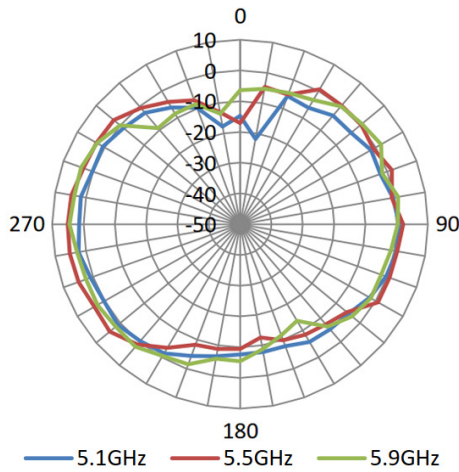

Tango 36

3 Port MiMo dual band WiFi ceiling mounted Antenna

Return Loss - Antenna 3 - Horizontal - 0°

Radiation Patterns 2.4 - 2.5GHz Antenna 1 - Vertical

2.4 - 2.5GHz Antenna 2 - Horizontal - 90°

— 2.4GHz — 2.45GHz — 2.5GHz

— 2.4GHz — 2.45GHz — 2.5GHz

2.4 - 2.5GHz Antenna 3 - Horizontal - 0°

— 2.4GHz — 2.45GHz — 2.5GHz

— 2.4GHz — 2.45GHz — 2.5GHz

Tango 36

3 Port MiMo dual band WiFi ceiling mounted Antenna

5.1 - 5.9GHz Antenna 1 - Vertical

5.1 - 5.9GHz Antenna 2 - Horizontal - 90°

Tango 36

3 Port MiMo dual band WiFi ceiling mounted Antenna

5.1 - 5.9GHz Antenna 3 - Horizontal - 0°

Ordering Details

Part Number	Description
TANGO36/1.5M/SMAM/RP/S/29	3 Port MiMo dual band WiFi ceiling mounted Antenna