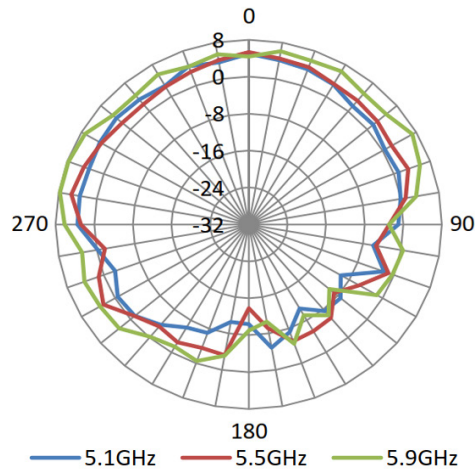

Tango 36

3 Port MiMo dual band WiFi ceiling mounted Antenna

Return Loss - Antenna 3 - Horizontal - 0°

Radiation Patterns 2.4 - 2.5GHz Antenna 1 - Vertical

2.4 - 2.5GHz Antenna 2 - Horizontal - 90°

— 2.4GHz — 2.45GHz — 2.5GHz

— 2.4GHz — 2.45GHz — 2.5GHz

2.4 - 2.5GHz Antenna 3 - Horizontal - 0°

— 2.4GHz — 2.45GHz — 2.5GHz

— 2.4GHz — 2.45GHz — 2.5GHz

Tango 36

3 Port MiMo dual band WiFi ceiling mounted Antenna

5.1 - 5.9GHz Antenna 1 - Vertical

5.1 - 5.9GHz Antenna 2 - Horizontal - 90°

Tango 36

3 Port MiMo dual band WiFi ceiling mounted Antenna

5.1 - 5.9GHz Antenna 3 - Horizontal - 0°

Ordering Details

Part Number	Description
TANGO36/1.5M/SMAM/RP/S/29	3 Port MiMo dual band WiFi ceiling mounted Antenna