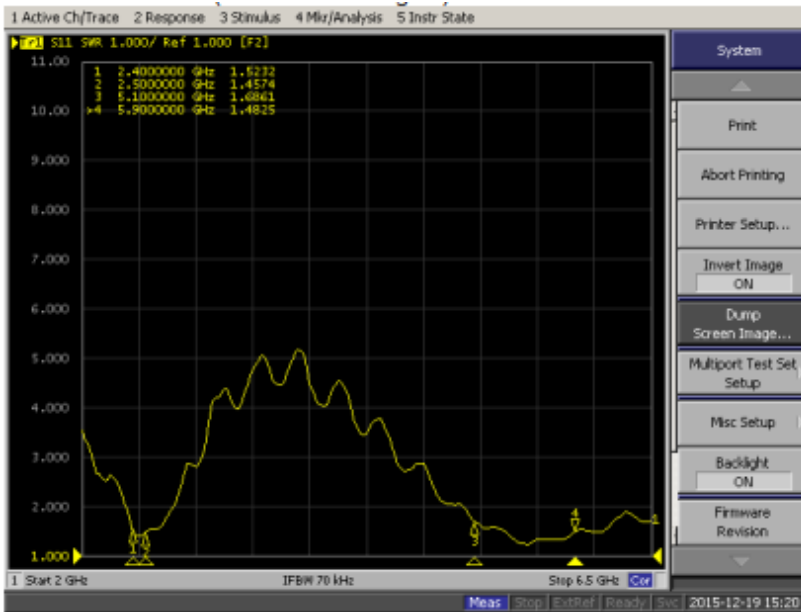

Additional Considerations

- Robust weather resistant design
- Multi-path signal reception/transmission

Tango 36

3 Port MiMo dual band WiFi ceiling mounted Antenna

Electrical Specifications

Impedance:	50 Ohm
VSWR:	≤1.7
Gain:	2.4GHz: 2 - 6dBi 5GHz: 3 - 8dBi
Frequency Range:	2.4 - 2.5GHz / 5.1 - 5.975GHz
Beam Width:	H:360° / E:45°
Max power:	10W
Polarization:	Vertical

Mechanical Specifications

Operating Temperature:	-30 - +60°C
Dimensions:	L90 Ø x H40.5mm
Cable:	Low Loss PRO100 x 3
Connector:	3x SMA Male Reverse Polarity
Material Radome:	ABS

VSWR - Antenna 1 - Vertical

Tango 36

3 Port MiMo dual band WiFi ceiling mounted Antenna

Return Loss - Antenna 1 - Vertical

VSWR - Antenna 2 - Horizontal - 90°

Return Loss - Antenna 2 - Horizontal - 90°

VSWR - Antenna 3 - Horizontal - 0°