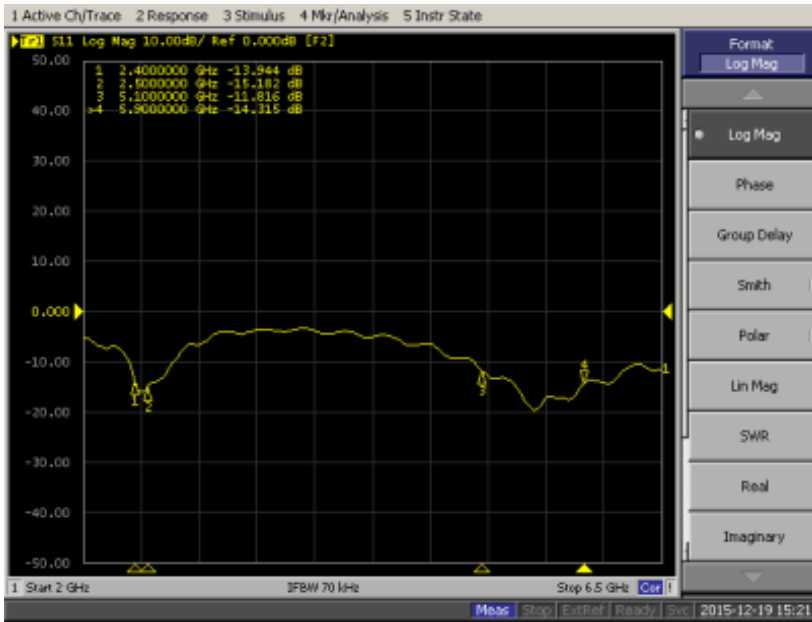

Additional Considerations

- Robust weather resistant design
- Multi-path signal reception/transmission

Tango 36

3 Port MiMo dual band WiFi ceiling mounted Antenna

Electrical Specifications

Impedance:	50 Ohm
VSWR:	≤1.7
Gain:	2.4GHz: 2 - 6dBi 5GHz: 3 - 8dBi
Frequency Range:	2.4 - 2.5GHz / 5.1 - 5.975GHz
Beam Width:	H:360° / E:45°
Max power:	10W
Polarization:	Vertical

Tango 36

3 Port MiMo dual band WiFi ceiling mounted Antenna

Return Loss - Antenna 1 - Vertical

VSWR - Antenna 2 - Horizontal - 90°

Return Loss - Antenna 2 - Horizontal - 90°

VSWR - Antenna 3 - Horizontal - 0°

Tango 36

3 Port MiMo dual band WiFi ceiling mounted Antenna

Return Loss - Antenna 3 - Horizontal - 0°

Radiation Patterns 2.4 - 2.5GHz Antenna 1 - Vertical

2.4 - 2.5GHz Antenna 2 - Horizontal - 90°

— 2.4GHz — 2.45GHz — 2.5GHz