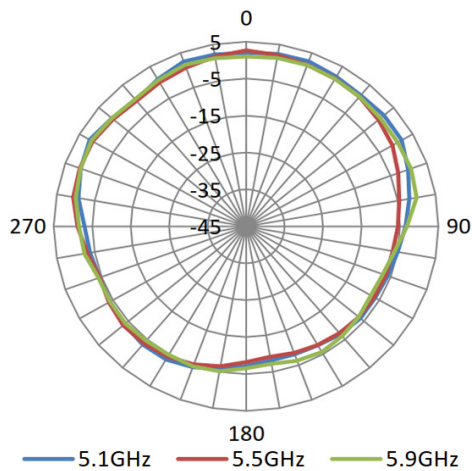

Tango 36

3 Port MiMo dual band WiFi ceiling mounted Antenna

Return Loss - Antenna 3 - Horizontal - 0°

Radiation Patterns 2.4 - 2.5GHz Antenna 1 - Vertical

2.4 - 2.5GHz Antenna 2 - Horizontal - 90°

— 2.4GHz — 2.45GHz — 2.5GHz

— 2.4GHz — 2.45GHz — 2.5GHz

2.4 - 2.5GHz Antenna 3 - Horizontal - 0°

— 2.4GHz — 2.45GHz — 2.5GHz

— 2.4GHz — 2.45GHz — 2.5GHz

Tango 36

3 Port MiMo dual band WiFi ceiling mounted Antenna

5.1 - 5.9GHz Antenna 1 - Vertical

5.1 - 5.9GHz Antenna 2 - Horizontal - 90°

Tango 36

3 Port MiMo dual band WiFi ceiling mounted Antenna

5.1 - 5.9GHz Antenna 3 - Horizontal - 0°

Ordering Details

Part Number	Description
TANGO36/1.5M/SMAM/RP/S/29	3 Port MiMo dual band WiFi ceiling mounted Antenna