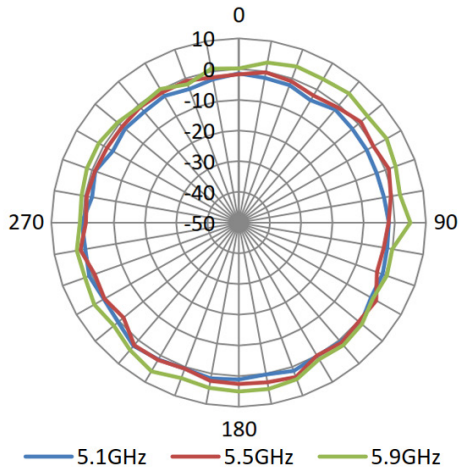

Tango 36

3 Port MiMo dual band WiFi ceiling mounted Antenna

Return Loss - Antenna 3 - Horizontal - 0°

Radiation Patterns 2.4 - 2.5GHz Antenna 1 - Vertical

2.4 - 2.5GHz Antenna 2 - Horizontal - 90°

— 2.4GHz — 2.45GHz — 2.5GHz

— 2.4GHz — 2.45GHz — 2.5GHz

2.4 - 2.5GHz Antenna 3 - Horizontal - 0°

— 2.4GHz — 2.45GHz — 2.5GHz

— 2.4GHz — 2.45GHz — 2.5GHz

Tango 36

3 Port MiMo dual band WiFi ceiling mounted Antenna

5.1 - 5.9GHz Antenna 1 - Vertical

5.1 - 5.9GHz Antenna 2 - Horizontal - 90°

Tango 36

3 Port MiMo dual band WiFi ceiling mounted Antenna

5.1 - 5.9GHz Antenna 3 - Horizontal - 0°

Ordering Details

Part Number	Description
TANGO36/1.5M/SMAM/RP/S/29	3 Port MiMo dual band WiFi ceiling mounted Antenna