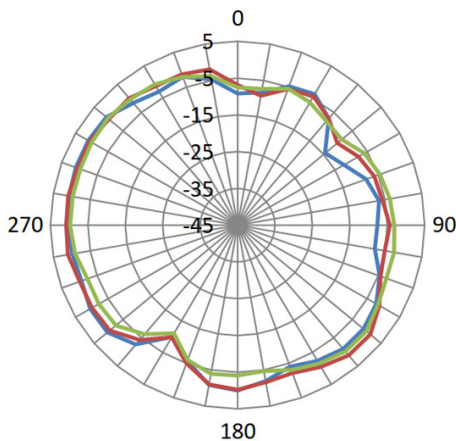

Tango 36

3 Port MiMo dual band WiFi ceiling mounted Antenna

Return Loss - Antenna 1 - Vertical

VSWR - Antenna 2 - Horizontal - 90°

Return Loss - Antenna 2 - Horizontal - 90°

VSWR - Antenna 3 - Horizontal - 0°

Tango 36

3 Port MiMo dual band WiFi ceiling mounted Antenna

Return Loss - Antenna 3 - Horizontal - 0°

Radiation Patterns 2.4 - 2.5GHz Antenna 1 - Vertical

2.4 - 2.5GHz Antenna 2 - Horizontal - 90°

— 2.4GHz — 2.45GHz — 2.5GHz

— 2.4GHz — 2.45GHz — 2.5GHz

2.4 - 2.5GHz Antenna 3 - Horizontal - 0°

— 2.4GHz — 2.45GHz — 2.5GHz

— 2.4GHz — 2.45GHz — 2.5GHz

Tango 36

3 Port MiMo dual band WiFi ceiling mounted Antenna

5.1 - 5.9GHz Antenna 1 - Vertical