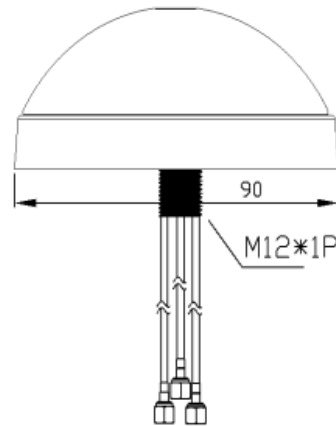

The three antennas are set in three planes maximising multi-path signal reception and minimising signal fade due to multi-path interference.

Alternative connectors and cable lengths can be specified for volume orders.

Additional Considerations

- Robust weather resistant design
- Multi-path signal reception/transmission

Tango 36

3 Port MiMo dual band WiFi ceiling mounted Antenna

Electrical Specifications

Impedance:	50 Ohm
VSWR:	≤1.7
Gain:	2.4GHz: 2 - 6dBi 5GHz: 3 - 8dBi
Frequency Range:	2.4 - 2.5GHz / 5.1 - 5.975GHz
Beam Width:	H:360° / E:45°
Max power:	10W
Polarization:	Vertical

Mechanical Specifications

Operating Temperature:	-30 - +60°C
Dimensions:	L90 Ø x H40.5mm
Cable:	Low Loss PRO100 x 3
Connector:	3x SMA Male Reverse Polarity
Material Radome:	ABS

VSWR - Antenna 1 - Vertical