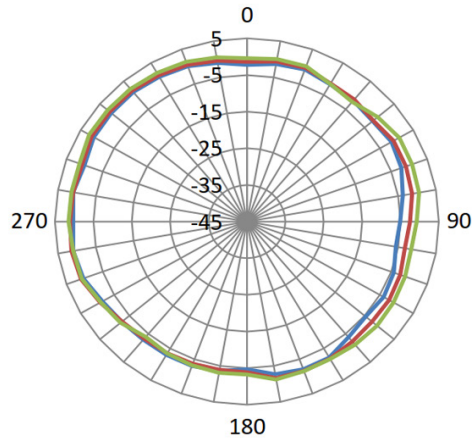

Tango 36

3 Port MiMo dual band WiFi ceiling mounted Antenna

Return Loss - Antenna 1 - Vertical

VSWR - Antenna 2 - Horizontal - 90°

Return Loss - Antenna 2 - Horizontal - 90°

VSWR - Antenna 3 - Horizontal - 0°

Tango 36

3 Port MiMo dual band WiFi ceiling mounted Antenna

Return Loss - Antenna 3 - Horizontal - 0°

Radiation Patterns 2.4 - 2.5GHz Antenna 1 - Vertical

2.4 - 2.5GHz Antenna 2 - Horizontal - 90°

— 2.4GHz — 2.45GHz — 2.5GHz

— 2.4GHz — 2.45GHz — 2.5GHz

2.4 - 2.5GHz Antenna 3 - Horizontal - 0°

— 2.4GHz — 2.45GHz — 2.5GHz

— 2.4GHz — 2.45GHz — 2.5GHz

Tango 36

3 Port MiMo dual band WiFi ceiling mounted Antenna

5.1 - 5.9GHz Antenna 1 - Vertical