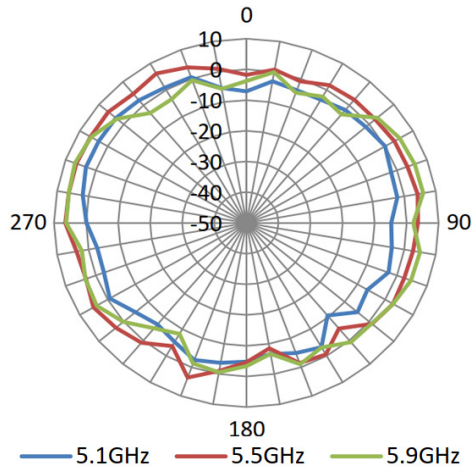

Tango 36

3 Port MiMo dual band WiFi ceiling mounted Antenna

Return Loss - Antenna 3 - Horizontal - 0°

Radiation Patterns 2.4 - 2.5GHz Antenna 1 - Vertical

2.4 - 2.5GHz Antenna 2 - Horizontal - 90°

— 2.4GHz — 2.45GHz — 2.5GHz

— 2.4GHz — 2.45GHz — 2.5GHz

2.4 - 2.5GHz Antenna 3 - Horizontal - 0°

— 2.4GHz — 2.45GHz — 2.5GHz

— 2.4GHz — 2.45GHz — 2.5GHz

Tango 36

3 Port MiMo dual band WiFi ceiling mounted Antenna

5.1 - 5.9GHz Antenna 1 - Vertical

5.1 - 5.9GHz Antenna 2 - Horizontal - 90°

Tango 36

3 Port MiMo dual band WiFi ceiling mounted Antenna

5.1 - 5.9GHz Antenna 3 - Horizontal - 0°

Ordering Details

Part Number	Description
TANGO36/1.5M/SMAM/RP/S/29	3 Port MiMo dual band WiFi ceiling mounted Antenna