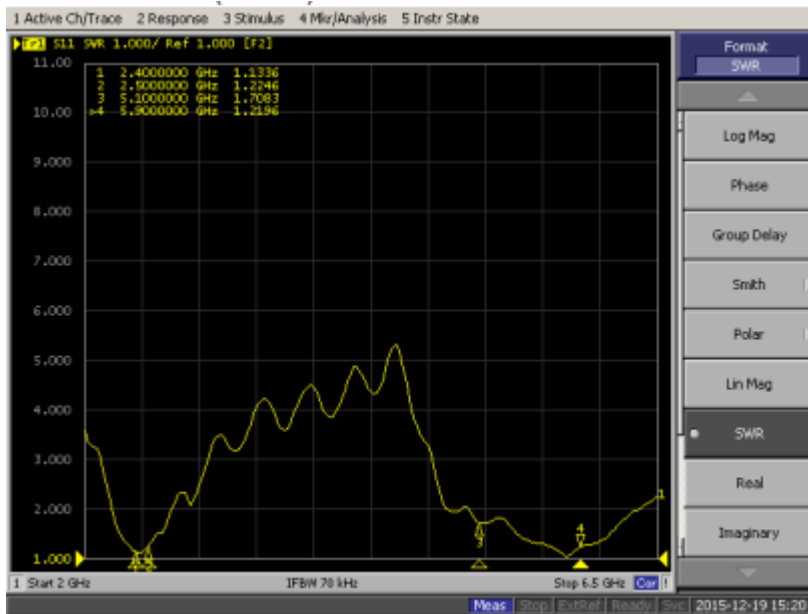

VSWR - Antenna 1 - Vertical