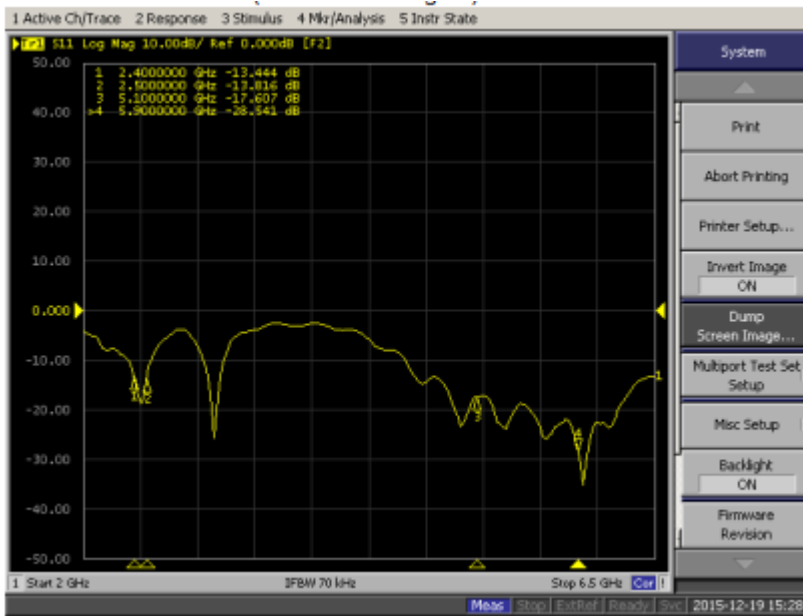

Tango 36

3 Port MiMo dual band WiFi ceiling mounted Antenna

Return Loss - Antenna 1 - Vertical

VSWR - Antenna 2 - Horizontal - 90°

Return Loss - Antenna 2 - Horizontal - 90°

VSWR - Antenna 3 - Horizontal - 0°

Tango 36

3 Port MiMo dual band WiFi ceiling mounted Antenna

Return Loss - Antenna 3 - Horizontal - 0°

Radiation Patterns 2.4 - 2.5GHz Antenna 1 - Vertical

2.4 - 2.5GHz Antenna 2 - Horizontal - 90°

— 2.4GHz — 2.45GHz — 2.5GHz