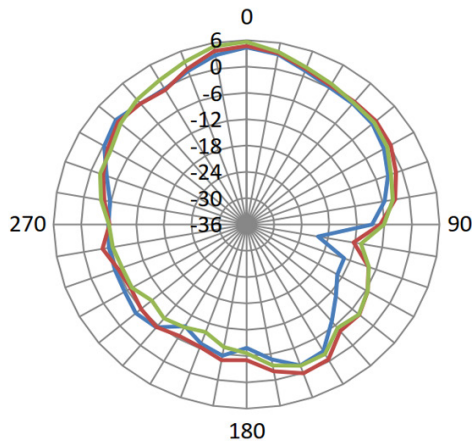

Tango 36

3 Port MiMo dual band WiFi ceiling mounted Antenna

Return Loss - Antenna 1 - Vertical

VSWR - Antenna 2 - Horizontal - 90°

Return Loss - Antenna 2 - Horizontal - 90°

VSWR - Antenna 3 - Horizontal - 0°

Tango 36

3 Port MiMo dual band WiFi ceiling mounted Antenna

Return Loss - Antenna 3 - Horizontal - 0°

Radiation Patterns 2.4 - 2.5GHz Antenna 1 - Vertical

2.4 - 2.5GHz Antenna 2 - Horizontal - 90°

— 2.4GHz — 2.45GHz — 2.5GHz

— 2.4GHz — 2.45GHz — 2.5GHz

2.4 - 2.5GHz Antenna 3 - Horizontal - 0°

— 2.4GHz — 2.45GHz — 2.5GHz

— 2.4GHz — 2.45GHz — 2.5GHz

Tango 36

3 Port MiMo dual band WiFi ceiling mounted Antenna

5.1 - 5.9GHz Antenna 1 - Vertical