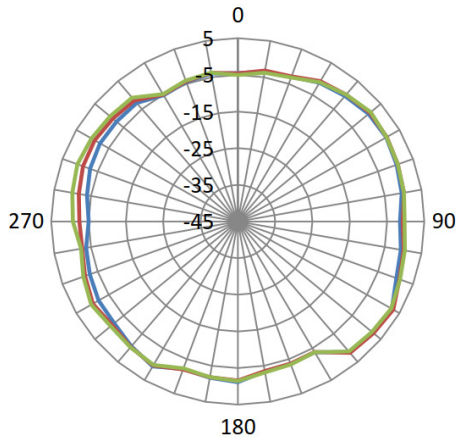

Tango 36

3 Port MiMo dual band WiFi ceiling mounted Antenna

Return Loss - Antenna 1 - Vertical

VSWR - Antenna 2 - Horizontal - 90°

Return Loss - Antenna 2 - Horizontal - 90°

VSWR - Antenna 3 - Horizontal - 0°

Tango 36

3 Port MiMo dual band WiFi ceiling mounted Antenna

Return Loss - Antenna 3 - Horizontal - 0°

Radiation Patterns 2.4 - 2.5GHz Antenna 1 - Vertical

2.4 - 2.5GHz Antenna 2 - Horizontal - 90°

— 2.4GHz — 2.45GHz — 2.5GHz

— 2.4GHz — 2.45GHz — 2.5GHz

2.4 - 2.5GHz Antenna 3 - Horizontal - 0°

— 2.4GHz — 2.45GHz — 2.5GHz

— 2.4GHz — 2.45GHz — 2.5GHz

Tango 36

3 Port MiMo dual band WiFi ceiling mounted Antenna

5.1 - 5.9GHz Antenna 1 - Vertical