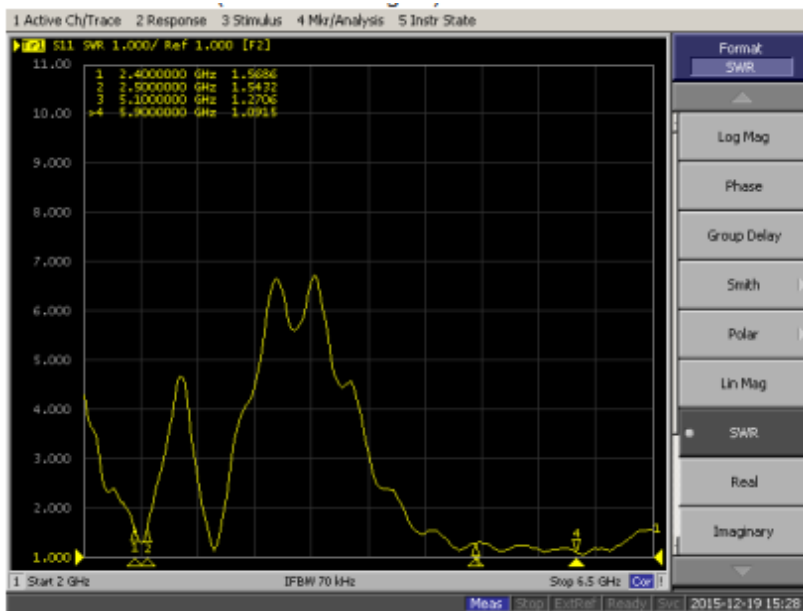

Tango 36

3 Port MiMo dual band WiFi ceiling mounted Antenna

Return Loss - Antenna 1 - Vertical

VSWR - Antenna 2 - Horizontal - 90°

Return Loss - Antenna 2 - Horizontal - 90°

VSWR - Antenna 3 - Horizontal - 0°

Tango 36

3 Port MiMo dual band WiFi ceiling mounted Antenna

Return Loss - Antenna 3 - Horizontal - 0°

Radiation Patterns 2.4 - 2.5GHz Antenna 1 - Vertical

2.4 - 2.5GHz Antenna 2 - Horizontal - 90°

— 2.4GHz — 2.45GHz — 2.5GHz