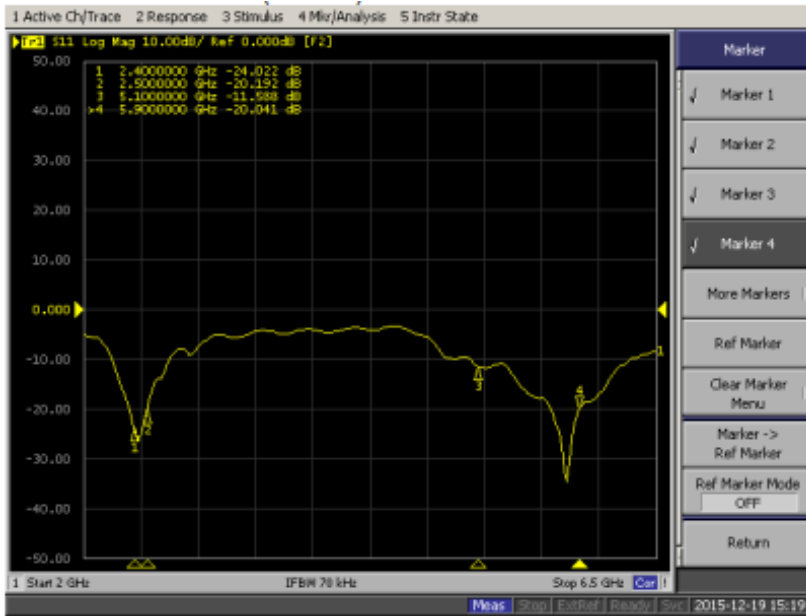

Additional Considerations

- Robust weather resistant design
- Multi-path signal reception/transmission

Tango 36

3 Port MiMo dual band WiFi ceiling mounted Antenna

Electrical Specifications

Impedance:	50 Ohm
VSWR:	≤1.7
Gain:	2.4GHz: 2 - 6dBi 5GHz: 3 - 8dBi
Frequency Range:	2.4 - 2.5GHz / 5.1 - 5.975GHz
Beam Width:	H:360° / E:45°
Max power:	10W
Polarization:	Vertical

Mechanical Specifications

Operating Temperature:	-30 - +60°C
Dimensions:	L90 Ø x H40.5mm
Cable:	Low Loss PRO100 x 3
Connector:	3x SMA Male Reverse Polarity
Material Radome:	ABS

VSWR - Antenna 1 - Vertical

Tango 36

3 Port MiMo dual band WiFi ceiling mounted Antenna

Return Loss - Antenna 1 - Vertical

VSWR - Antenna 2 - Horizontal - 90°

Return Loss - Antenna 2 - Horizontal - 90°

VSWR - Antenna 3 - Horizontal - 0°