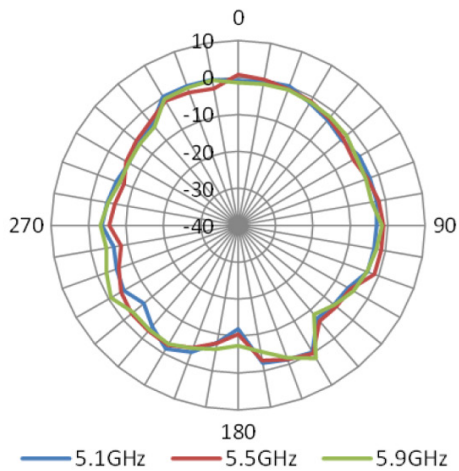

Tango 36

3 Port MiMo dual band WiFi ceiling mounted Antenna

Return Loss - Antenna 3 - Horizontal - 0°

Radiation Patterns 2.4 - 2.5GHz Antenna 1 - Vertical

2.4 - 2.5GHz Antenna 2 - Horizontal - 90°

— 2.4GHz — 2.45GHz — 2.5GHz

— 2.4GHz — 2.45GHz — 2.5GHz

2.4 - 2.5GHz Antenna 3 - Horizontal - 0°

— 2.4GHz — 2.45GHz — 2.5GHz

— 2.4GHz — 2.45GHz — 2.5GHz

Tango 36

3 Port MiMo dual band WiFi ceiling mounted Antenna

5.1 - 5.9GHz Antenna 1 - Vertical

5.1 - 5.9GHz Antenna 2 - Horizontal - 90°

Tango 36

3 Port MiMo dual band WiFi ceiling mounted Antenna

5.1 - 5.9GHz Antenna 3 - Horizontal - 0°

Ordering Details

Part Number	Description
TANGO36/1.5M/SMAM/RP/S/29	3 Port MiMo dual band WiFi ceiling mounted Antenna