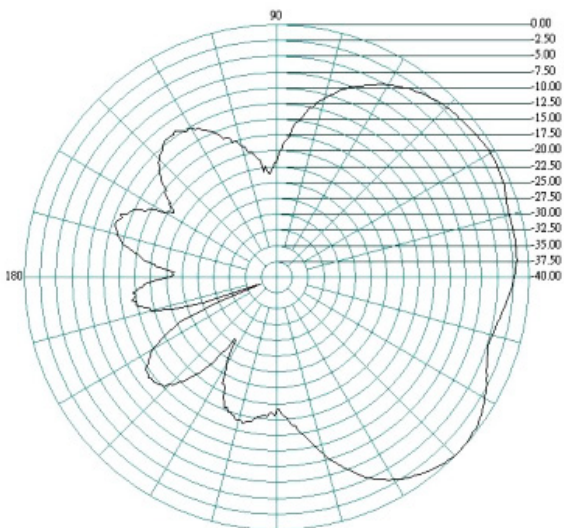

The flat panel design pushes out the signal in one direction enabling a higher directional gain to be achieved.

The Oscar 421 comes with a stainless steel bracket and U bolt clamp for standard mast mounting.

2G/3G/4G/WiFi MIMO directional Antenna

E-Plane

H-Plane

1900MHz

2100MHz

Oscar 421

2G/3G/4G/WiFi MIMO directional Antenna

E-Plane 2200MHz

H-Plane

2400MHz

Oscar 421

2G/3G/4G/WiFi MIMO directional Antenna

E-Plane

H-Plane

2500MHz

2700MHz

Ordering Details

Part Number

Description

OSCAR421/0.4M/NTYPEF/S/S/19 2G/3G/4G/WiFi MIMO directional antenna