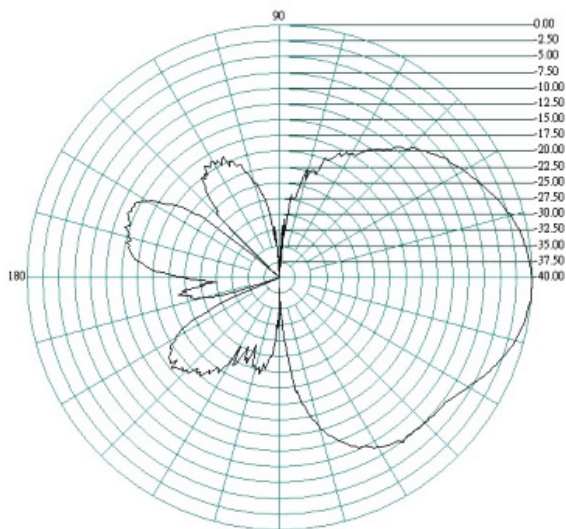

Oscar 421

2G/3G/4G/WiFi MIMO directional Antenna

E-Plane 2400MHz