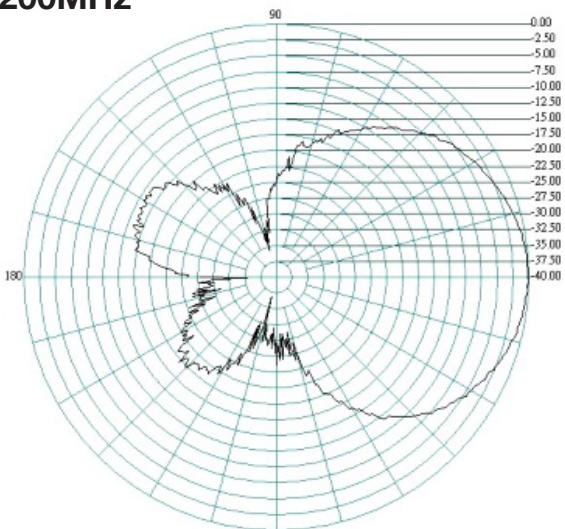

The flat panel design pushes out the signal in one direction enabling a higher directional gain to be achieved.

The Oscar 421 comes with a stainless steel bracket and U bolt clamp for standard mast mounting.

1900MHz

Oscar 421

2G/3G/4G/WiFi MIMO directional Antenna

E-Plane 2100MHz

H-Plane

2200MHz

Oscar 421

2G/3G/4G/WiFi MIMO directional Antenna