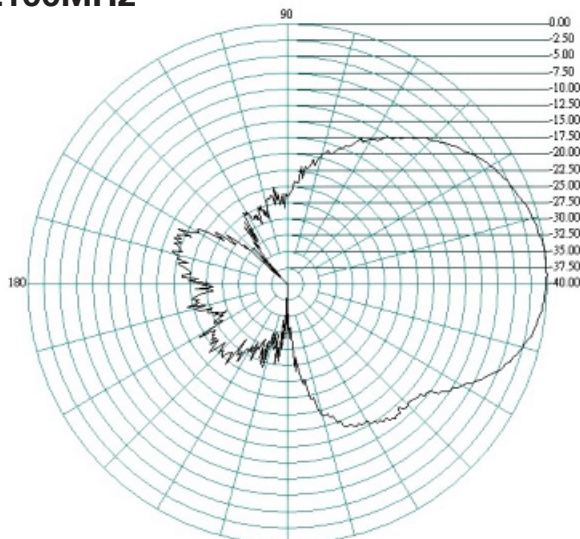

The flat panel design pushes out the signal in one direction enabling a higher directional gain to be achieved.

The Oscar 421 comes with a stainless steel bracket and U bolt clamp for standard mast mounting.

800MHz

900MHz

Oscar 421

2G/3G/4G/WiFi MIMO directional Antenna

E-Plane 1700MHz

H-Plane

1800MHz

Oscar 421

2G/3G/4G/WiFi MIMO directional Antenna

E-Plane

H-Plane

1900MHz

2100MHz

Oscar 421

2G/3G/4G/WiFi MIMO directional Antenna

E-Plane 2200MHz

H-Plane

2400MHz

Oscar 421

2G/3G/4G/WiFi MIMO directional Antenna

E-Plane

H-Plane

2500MHz

2700MHz