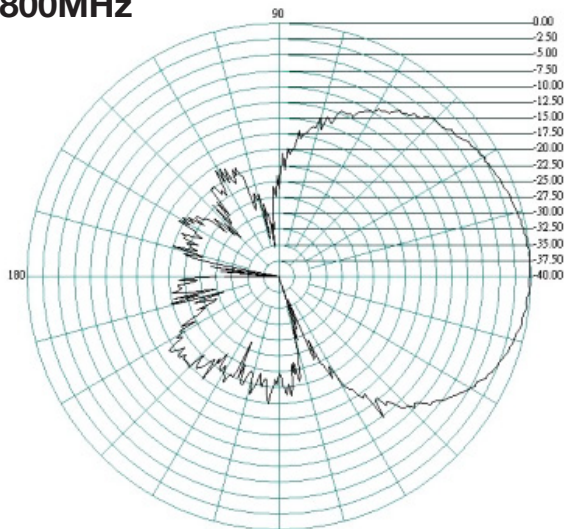

The flat panel design pushes out the signal in one direction enabling a higher directional gain to be achieved.

The Oscar 421 comes with a stainless steel bracket and U bolt clamp for standard mast mounting.

Radiation Patterns Port 1

E-Plane

700MHz

H-Plane

800MHz

Oscar 421

2G/3G/4G/WiFi MIMO directional Antenna

E-Plane

H-Plane

900MHz

1700MHz

Oscar 421

2G/3G/4G/WiFi MIMO directional Antenna

E-Plane

1800MHz

H-Plane

1900MHz

Oscar 421

2G/3G/4G/WiFi MIMO directional Antenna

E-Plane 2100MHz

H-Plane

2200MHz

Oscar 421

2G/3G/4G/WiFi MIMO directional Antenna