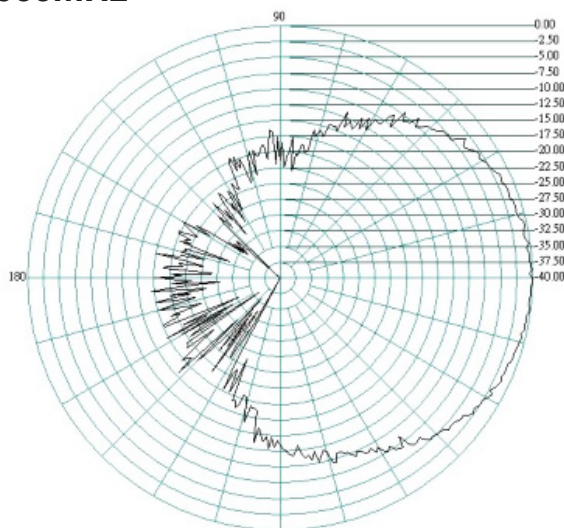

The flat panel design pushes out the signal in one direction enabling a higher directional gain to be achieved.

The Oscar 421 comes with a stainless steel bracket and U bolt clamp for standard mast mounting.

Radiation Patterns Port 1

E-Plane

700MHz

H-Plane

800MHz

Oscar 421

2G/3G/4G/WiFi MIMO directional Antenna

E-Plane

H-Plane

900MHz

1700MHz

Oscar 421

2G/3G/4G/WiFi MIMO directional Antenna

E-Plane

1800MHz

H-Plane

1900MHz

Oscar 421

2G/3G/4G/WiFi MIMO directional Antenna

E-Plane 2100MHz

H-Plane

2200MHz

Oscar 421

2G/3G/4G/WiFi MIMO directional Antenna