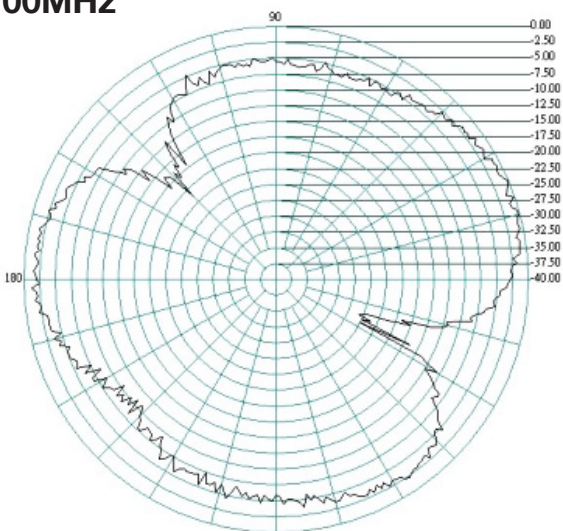

Radiation Patterns Port 2

E-Plane

700MHz