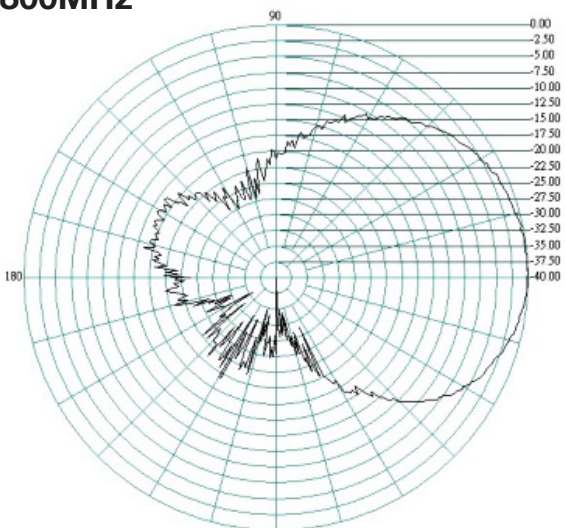

The flat panel design pushes out the signal in one direction enabling a higher directional gain to be achieved.

The Oscar 421 comes with a stainless steel bracket and U bolt clamp for standard mast mounting.

Radiation Patterns Port 2

E-Plane

700MHz

H-Plane

Oscar 421

2G/3G/4G/WiFi MIMO directional Antenna

E-Plane

H-Plane

800MHz

900MHz

Oscar 421

2G/3G/4G/WiFi MIMO directional Antenna

E-Plane 1700MHz

H-Plane

1800MHz

Oscar 421

2G/3G/4G/WiFi MIMO directional Antenna

E-Plane

H-Plane

1900MHz

2100MHz

Oscar 421

2G/3G/4G/WiFi MIMO directional Antenna

E-Plane 2200MHz