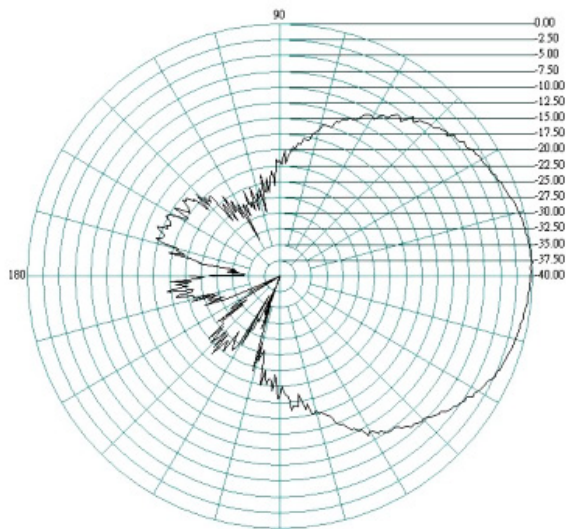

The flat panel design pushes out the signal in one direction enabling a higher directional gain to be achieved.

The Oscar 421 comes with a stainless steel bracket and U bolt clamp for standard mast mounting.

Radiation Patterns Port 2

E-Plane

700MHz

H-Plane

Oscar 421

2G/3G/4G/WiFi MIMO directional Antenna

E-Plane

H-Plane

800MHz

900MHz

Oscar 421

2G/3G/4G/WiFi MIMO directional Antenna

E-Plane 1700MHz

H-Plane

1800MHz

Oscar 421

2G/3G/4G/WiFi MIMO directional Antenna

E-Plane

H-Plane

1900MHz

2100MHz

Oscar 421

2G/3G/4G/WiFi MIMO directional Antenna

E-Plane 2200MHz