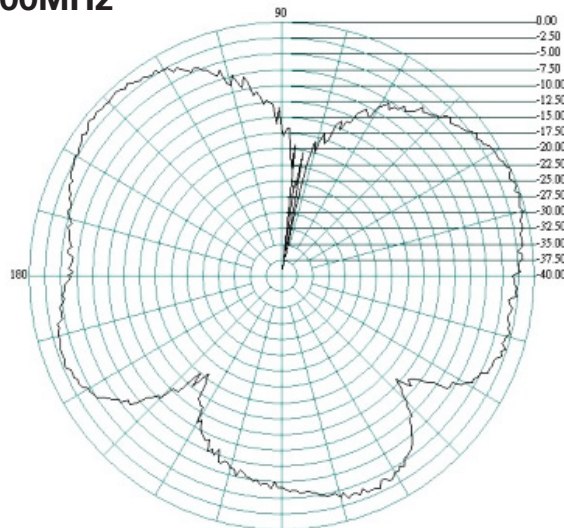

The flat panel design pushes out the signal in one direction enabling a higher directional gain to be achieved.

The Oscar 421 comes with a stainless steel bracket and U bolt clamp for standard mast mounting.

E-Plane 2400MHz

H-Plane

2500MHz

Oscar 421

2G/3G/4G/WiFi MIMO directional Antenna

E-Plane

2700MHz

H-Plane

Radiation Patterns Port 2

E-Plane

700MHz

H-Plane

Oscar 421

2G/3G/4G/WiFi MIMO directional Antenna

E-Plane

H-Plane

800MHz

900MHz

Oscar 421

2G/3G/4G/WiFi MIMO directional Antenna

E-Plane 1700MHz

H-Plane

1800MHz

Oscar 421