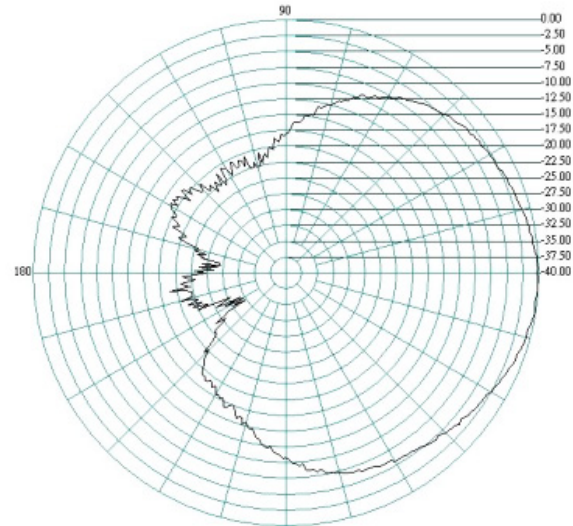

The flat panel design pushes out the signal in one direction enabling a higher directional gain to be achieved.

The Oscar 421 comes with a stainless steel bracket and U bolt clamp for standard mast mounting.

1900MHz

Oscar 421

2G/3G/4G/WiFi MIMO directional Antenna

E-Plane 2100MHz

H-Plane

2200MHz

Oscar 421

2G/3G/4G/WiFi MIMO directional Antenna