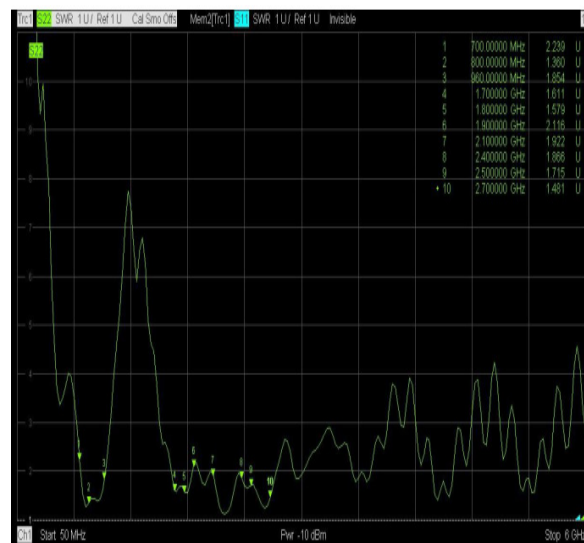

The flat panel design pushes out the signal in one direction enabling a higher directional gain to be achieved.

The Oscar 421 comes with a stainless steel bracket and U bolt clamp for standard mast mounting.

Additional Considerations

- Wide coverage of frequencies
- Can be connected to standard or low loss cable

Oscar 421

2G/3G/4G/WiFi MIMO directional Antenna

Electrical Specifications

Frequency range:	700-960/1700-2700MHz
Gain:	700-960MHz 5dBi 1700-2700MHz 9dBi
VSWR:	≤ 2.5
Impedance:	50 Ohm
Polarization:	Linear Vertical

Oscar 421

2G/3G/4G/WiFi MIMO directional Antenna

Antenna 1 Return Loss

VSWR

Antenna 2 Return Loss

VSWR

Oscar 421

2G/3G/4G/WiFi MIMO directional Antenna

Radiation Patterns Port 1

E-Plane

700MHz

H-Plane

800MHz

Oscar 421

2G/3G/4G/WiFi MIMO directional Antenna

E-Plane