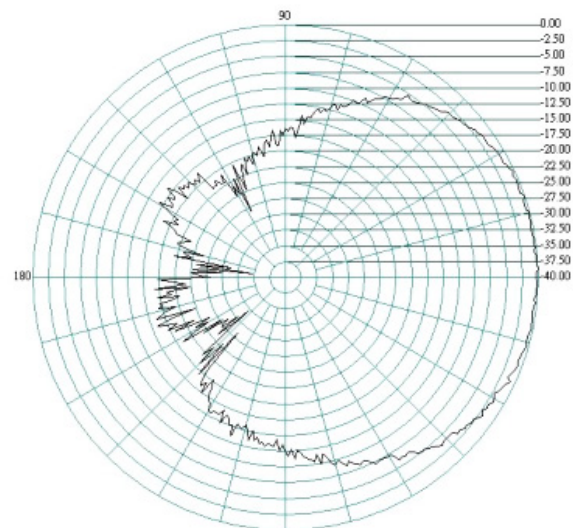

The flat panel design pushes out the signal in one direction enabling a higher directional gain to be achieved.

The Oscar 421 comes with a stainless steel bracket and U bolt clamp for standard mast mounting.

Radiation Patterns Port 1

E-Plane

700MHz

H-Plane

800MHz

Oscar 421

2G/3G/4G/WiFi MIMO directional Antenna

E-Plane

H-Plane

900MHz

1700MHz

Oscar 421

2G/3G/4G/WiFi MIMO directional Antenna

E-Plane

1800MHz

H-Plane

1900MHz

Oscar 421

2G/3G/4G/WiFi MIMO directional Antenna

E-Plane 2100MHz

H-Plane

2200MHz

Oscar 421

2G/3G/4G/WiFi MIMO directional Antenna