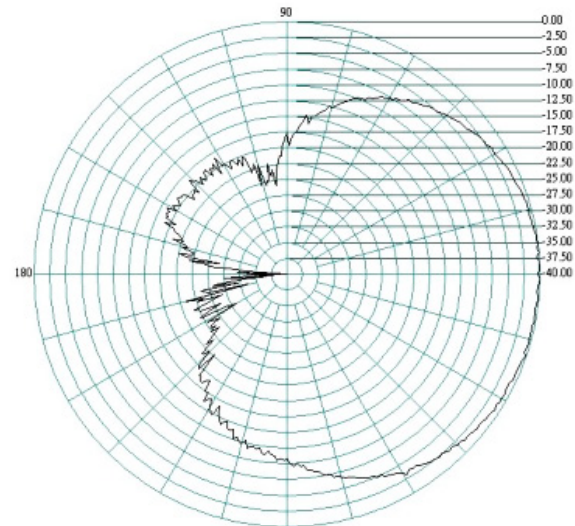

Oscar 421

2G/3G/4G/WiFi MIMO directional Antenna

E-Plane

H-Plane

900MHz

1700MHz