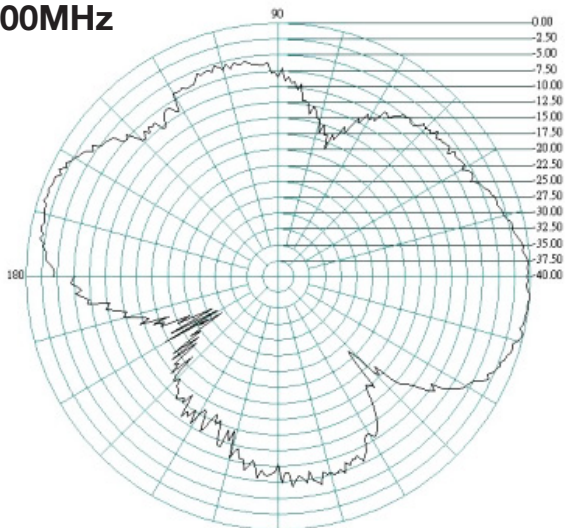

The flat panel design pushes out the signal in one direction enabling a higher directional gain to be achieved.

The Oscar 421 comes with a stainless steel bracket and U bolt clamp for standard mast mounting.

Oscar 421

2G/3G/4G/WiFi MIMO directional Antenna

Antenna 1 Return Loss

VSWR

Antenna 2 Return Loss

VSWR

Oscar 421

2G/3G/4G/WiFi MIMO directional Antenna

Radiation Patterns Port 1

E-Plane

700MHz

H-Plane

800MHz

Oscar 421

2G/3G/4G/WiFi MIMO directional Antenna

E-Plane

H-Plane

900MHz

1700MHz

Oscar 421

2G/3G/4G/WiFi MIMO directional Antenna

E-Plane

1800MHz

H-Plane