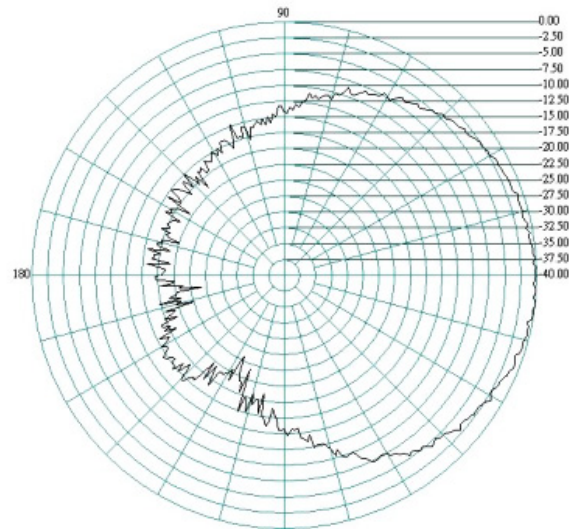

The flat panel design pushes out the signal in one direction enabling a higher directional gain to be achieved.

The Oscar 421 comes with a stainless steel bracket and U bolt clamp for standard mast mounting.

Radiation Patterns Port 2

E-Plane

700MHz

H-Plane

Oscar 421

2G/3G/4G/WiFi MIMO directional Antenna

E-Plane

H-Plane

800MHz

900MHz

Oscar 421

2G/3G/4G/WiFi MIMO directional Antenna

E-Plane 1700MHz

H-Plane

1800MHz

Oscar 421

2G/3G/4G/WiFi MIMO directional Antenna

E-Plane

H-Plane

1900MHz

2100MHz

Oscar 421

2G/3G/4G/WiFi MIMO directional Antenna

E-Plane 2200MHz