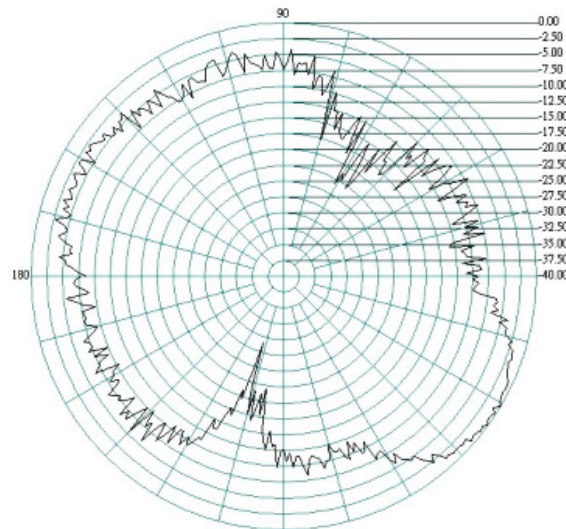

The flat panel design pushes out the signal in one direction enabling a higher directional gain to be achieved.

The Oscar 421 comes with a stainless steel bracket and U bolt clamp for standard mast mounting.

E-Plane 2400MHz

H-Plane

2500MHz

Oscar 421

2G/3G/4G/WiFi MIMO directional Antenna

E-Plane

2700MHz

H-Plane

Radiation Patterns Port 2

E-Plane

700MHz

H-Plane

Oscar 421

2G/3G/4G/WiFi MIMO directional Antenna

E-Plane

H-Plane

800MHz

900MHz

Oscar 421

2G/3G/4G/WiFi MIMO directional Antenna

E-Plane 1700MHz

H-Plane

1800MHz

Oscar 421