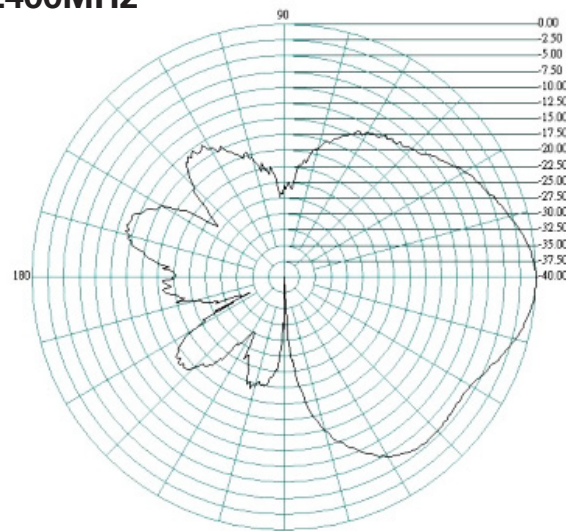

The flat panel design pushes out the signal in one direction enabling a higher directional gain to be achieved.

The Oscar 421 comes with a stainless steel bracket and U bolt clamp for standard mast mounting.

800MHz

900MHz

Oscar 421

2G/3G/4G/WiFi MIMO directional Antenna

E-Plane 1700MHz

H-Plane

1800MHz

Oscar 421

2G/3G/4G/WiFi MIMO directional Antenna

E-Plane

H-Plane

1900MHz

2100MHz

Oscar 421

2G/3G/4G/WiFi MIMO directional Antenna

E-Plane 2200MHz

H-Plane

2400MHz

Oscar 421

2G/3G/4G/WiFi MIMO directional Antenna

E-Plane

H-Plane

2500MHz

2700MHz