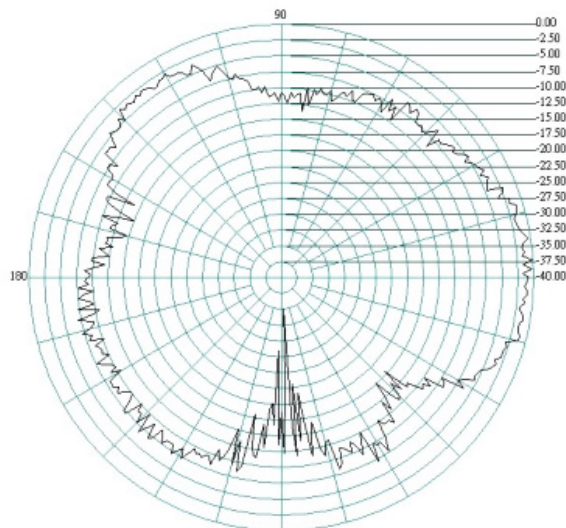

The flat panel design pushes out the signal in one direction enabling a higher directional gain to be achieved.

The Oscar 421 comes with a stainless steel bracket and U bolt clamp for standard mast mounting.

Oscar 421

2G/3G/4G/WiFi MIMO directional Antenna

Antenna 1 Return Loss

VSWR

Antenna 2 Return Loss

VSWR

Oscar 421

2G/3G/4G/WiFi MIMO directional Antenna

Radiation Patterns Port 1

E-Plane

700MHz

H-Plane

800MHz

Oscar 421

2G/3G/4G/WiFi MIMO directional Antenna

E-Plane