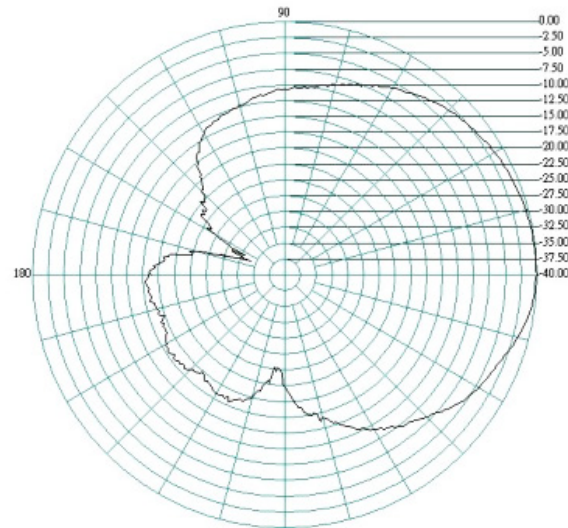

The flat panel design pushes out the signal in one direction enabling a higher directional gain to be achieved.

The Oscar 421 comes with a stainless steel bracket and U bolt clamp for standard mast mounting.

2G/3G/4G/WiFi MIMO directional Antenna

E-Plane

H-Plane

1900MHz

2100MHz

Oscar 421

2G/3G/4G/WiFi MIMO directional Antenna

E-Plane 2200MHz

H-Plane

2400MHz

Oscar 421

2G/3G/4G/WiFi MIMO directional Antenna

E-Plane

H-Plane

2500MHz

2700MHz

Ordering Details

Part Number

Description

OSCAR421/0.4M/NTYPEF/S/S/19 2G/3G/4G/WiFi MIMO directional antenna