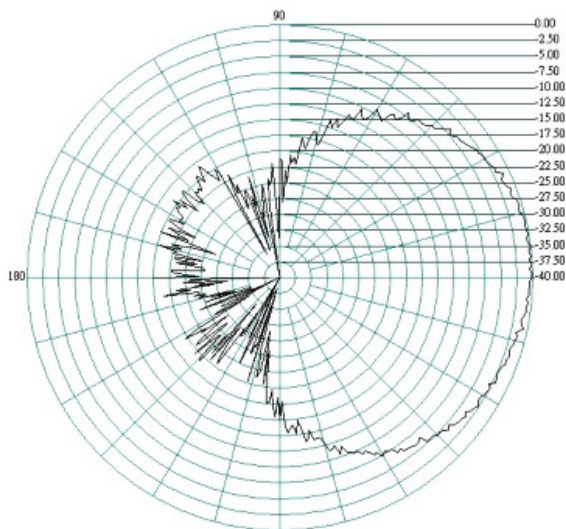

The flat panel design pushes out the signal in one direction enabling a higher directional gain to be achieved.

The Oscar 421 comes with a stainless steel bracket and U bolt clamp for standard mast mounting.

Radiation Patterns Port 2

E-Plane

700MHz

H-Plane

Oscar 421

2G/3G/4G/WiFi MIMO directional Antenna

E-Plane

H-Plane

800MHz

900MHz

Oscar 421

2G/3G/4G/WiFi MIMO directional Antenna

E-Plane 1700MHz

H-Plane

1800MHz

Oscar 421

2G/3G/4G/WiFi MIMO directional Antenna

E-Plane

H-Plane

1900MHz

2100MHz

Oscar 421

2G/3G/4G/WiFi MIMO directional Antenna

E-Plane 2200MHz