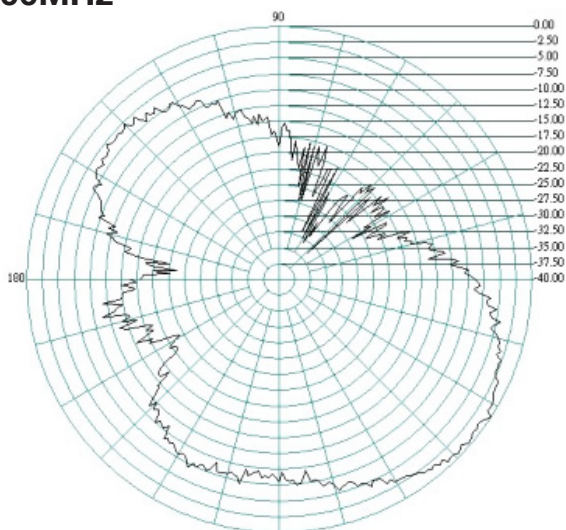

The flat panel design pushes out the signal in one direction enabling a higher directional gain to be achieved.

The Oscar 421 comes with a stainless steel bracket and U bolt clamp for standard mast mounting.

Additional Considerations

- Wide coverage of frequencies
- Can be connected to standard or low loss cable

Oscar 421

2G/3G/4G/WiFi MIMO directional Antenna

Electrical Specifications

Frequency range:	700-960/1700-2700MHz
Gain:	700-960MHz 5dBi 1700-2700MHz 9dBi
VSWR:	≤ 2.5
Impedance:	50 Ohm
Polarization:	Linear Vertical

Oscar 421

2G/3G/4G/WiFi MIMO directional Antenna

Antenna 1 Return Loss

VSWR

Antenna 2 Return Loss

VSWR

Oscar 421

2G/3G/4G/WiFi MIMO directional Antenna

Radiation Patterns Port 1

E-Plane

700MHz

H-Plane

800MHz

Oscar 421

2G/3G/4G/WiFi MIMO directional Antenna

E-Plane