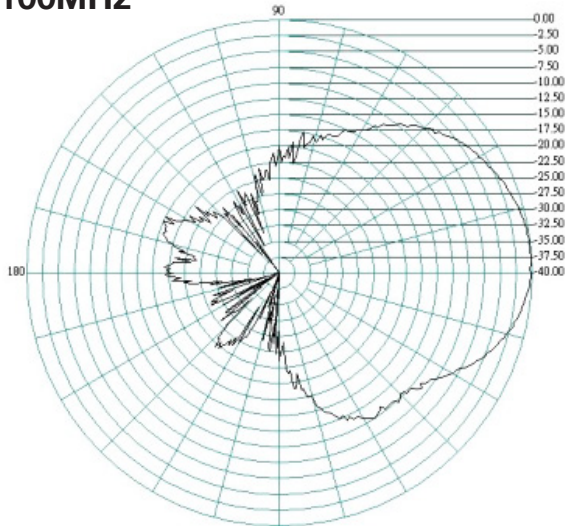

The flat panel design pushes out the signal in one direction enabling a higher directional gain to be achieved.

The Oscar 421 comes with a stainless steel bracket and U bolt clamp for standard mast mounting.

1900MHz

Oscar 421

2G/3G/4G/WiFi MIMO directional Antenna

E-Plane 2100MHz

H-Plane

2200MHz

Oscar 421

2G/3G/4G/WiFi MIMO directional Antenna

E-Plane 2400MHz

H-Plane

2500MHz

Oscar 421

2G/3G/4G/WiFi MIMO directional Antenna

E-Plane

2700MHz

H-Plane