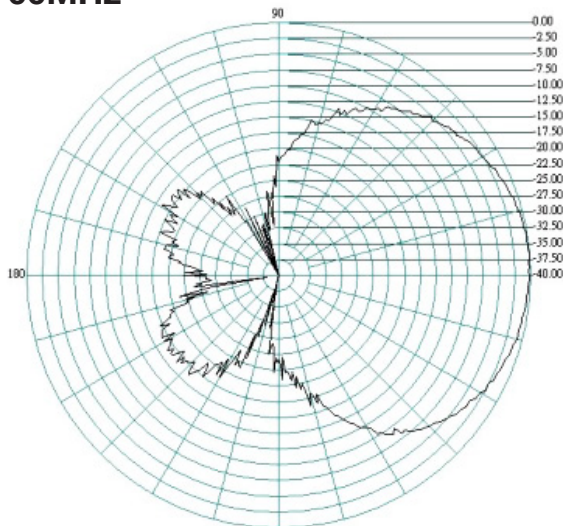

Oscar 421

2G/3G/4G/WiFi MIMO directional Antenna

E-Plane

H-Plane

900MHz

1700MHz