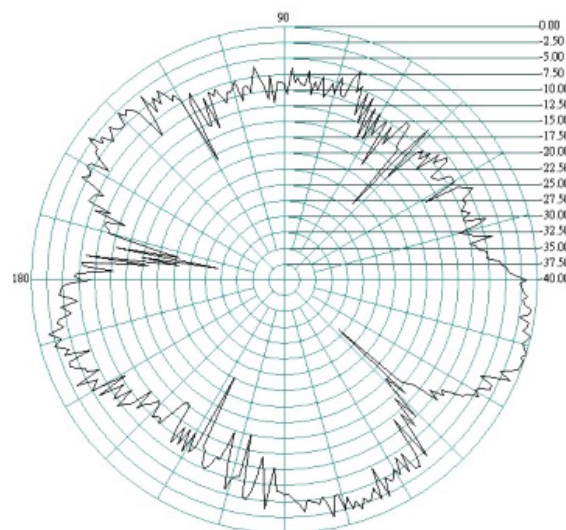

The flat panel design pushes out the signal in one direction enabling a higher directional gain to be achieved.

The Oscar 421 comes with a stainless steel bracket and U bolt clamp for standard mast mounting.

Oscar 421

2G/3G/4G/WiFi MIMO directional Antenna

Antenna 1 Return Loss

VSWR

Antenna 2 Return Loss

VSWR

Oscar 421

2G/3G/4G/WiFi MIMO directional Antenna

Radiation Patterns Port 1

E-Plane

700MHz

H-Plane

800MHz

Oscar 421

2G/3G/4G/WiFi MIMO directional Antenna

E-Plane