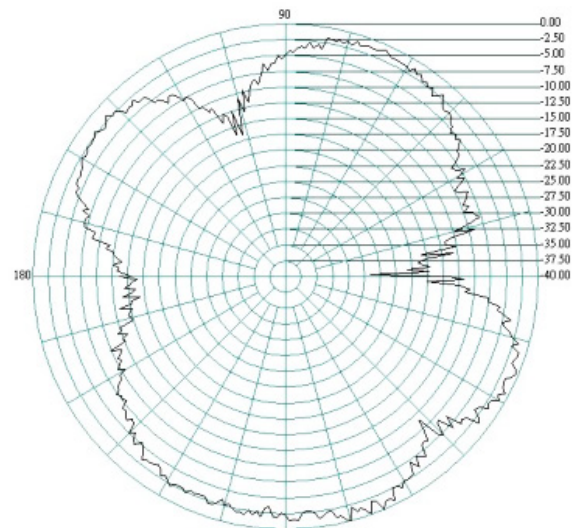

The flat panel design pushes out the signal in one direction enabling a higher directional gain to be achieved.

The Oscar 421 comes with a stainless steel bracket and U bolt clamp for standard mast mounting.

Oscar 421

2G/3G/4G/WiFi MIMO directional Antenna

Antenna 1 Return Loss

VSWR

Antenna 2 Return Loss

VSWR

Oscar 421

2G/3G/4G/WiFi MIMO directional Antenna

Radiation Patterns Port 1

E-Plane

700MHz

H-Plane

800MHz

Oscar 421

2G/3G/4G/WiFi MIMO directional Antenna

E-Plane

H-Plane

900MHz

1700MHz

Oscar 421

2G/3G/4G/WiFi MIMO directional Antenna

E-Plane

1800MHz

H-Plane