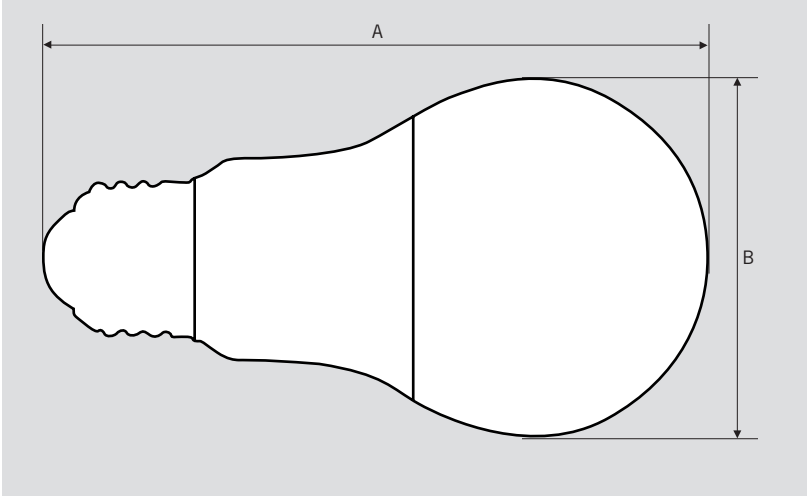

TYPICAL APPLICATIONS

- Table, Desk, and Floor Lamps
- Wall Sconces
- Surface Mount Ceiling Fixtures
- General Lighting
- Pendant Lights

PRODUCT FEATURES

- Energy Efficient, 80%+ Energy Savings over Legacy Equivalents
- Lower Heat Generation than Legacy Equivalents
- PF >0.60
- Complies with Part 15 of FCC
- Durable Plastic housing lowers the risk for breakage
- UL enclosed rated, suitable for use in totally enclosed luminaires
- Operating temperature range –4°F/–20°C to 95°F/35°C
- Long Life minimizes replacement and maintenance costs
- Meets Energy Star requirements
- UL Listed
- Smooth diffused lens for comfortable glare free performance
- ANSI complaint construction ensures fitment for intended applications

ELECTRICAL AND PERFORMANCE SPECIFICATIONS

Keystone Catalog Number	Description	Color Temp	Input Voltage	Rated Lamp Wattage	Legacy Equivalent Wattage	Base Type	Lumens	CRI	Light Distribution	Dimmable	Efficacy
KT-LED9A19-O-827-ND-6PK	Residential PAR38 bulb. Omni-Directional, non-dimming	2700K	120V	9W	60W halogen	E26	800	>80	230°	No	89 lm/W
KT-LED9A19-O-830-ND-6PK	Residential PAR38 bulb. Omni-Directional, non-dimming	3000K	120V	9W	60W halogen	E26	800	>80	230°	No	89 lm/W

KT-LED9A19-0-8XX-ND-6PK
REPLACEMENT LAMP

PHYSICAL CHARACTERISTICS

PACKAGING

Carton Quantity	72 pcs
Carton Dimensions	13.98" × 13.07" × 10.51"
Carton Weight	8.7 lbs

LAMP DIMENSIONS

A (Length)	4.33"
B (Diameter)	2.36"