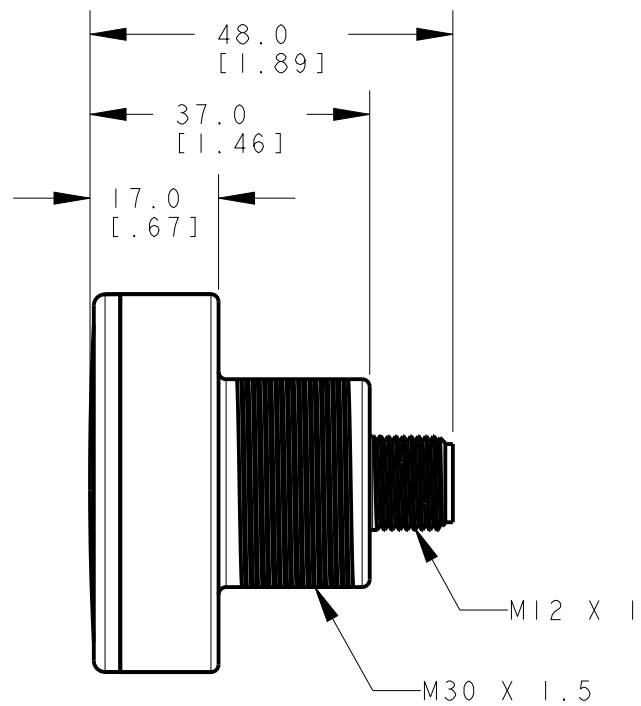

ISOMETRIC VIEW
SCALE 1:1

This drawing is the property of BANNER ENGINEERING CORP. Any use or reproduction, in any form, without prior written permission of Banner is prohibited. © 2015 Banner Engineering Corp.

BANNER ENGINEERING CORP.
www.bannerengineering.com

THIRD ANGLE PROJECTION

TITLE
K50C_T WEB OD

SIZE B	DRAWING NO. 200856	REV. B
-----------	------------------------------	------------------

SCALE 1:1	SHEET 1 OF 1
--------------	-----------------

NOTES:
1. ALL DIMENSIONS ARE MILLIMETERS [INCHES] UNLESS OTHERWISE NOTED.
2. REFER TO "www.bannerengineering.com" FOR ADDITIONAL DATA AND SPECIFICATIONS.