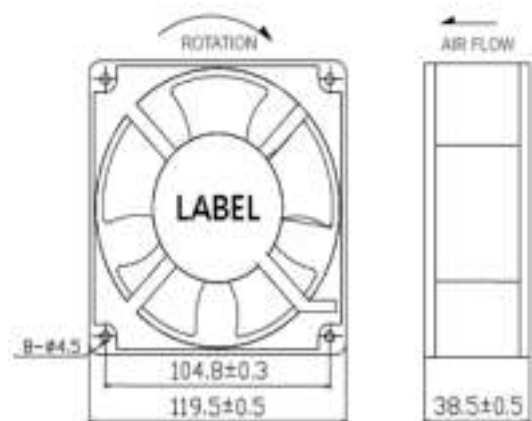

120 IGE Series 120X120X38mm

AC Fan, 230V, 4.7in x 4.7in x 1in, 73.6CFM, 13W, 35dBA, 2200RPM, Terminals

RS PRO Stock No.: 26940022

General Specifications:

- Motor / Shaded pole AC motor
- Material / Frame : Aluminum(94V-0)
Impeller : plastic(94V-0)
- Bearing / Ball , Sleeve Bearing
- Weight / 0.53g

Model	Bearing	Voltage	Operating Vol.	Current	Speed	Max. Air Flow	Max. Static Pressure	Sound	P-Q		
P/N	B / S / F	V	V	A	RPM	m ³ /min	CFM	mmH ₂ O	In-H ₂ O	dBA	No.
26940022	B S	230	14.0~26.4	0.80	2200	2.69	73.6	6.35	0.25	35	1

Drawing and Panel Cuts

Characteristic Curves

Specification is subject to change for improvement without notice