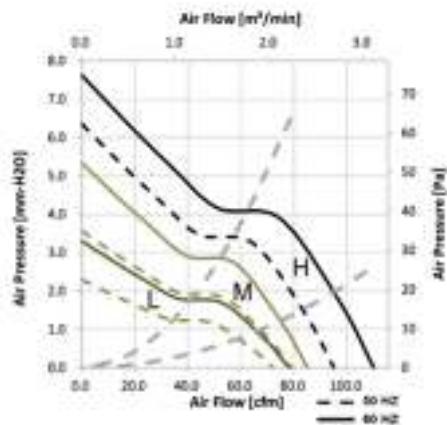

120 IGE Series 120X120X38mm

AC Fan, 230V, 4.7in x 4.7in x 1in, 73.6CFM, 13W, 35dBA, 2200RPM, Terminals

RS PRO Stock No.: 26940022

General Specifications:

- Motor / Shaded pole AC motor
- Material / Frame : Aluminum(94V-0)
Impeller : plastic(94V-0)
- Bearing / Ball , Sleeve Bearing
- Weight / 0.53g

Model	Bearing	Voltage	Operating Vol.	Current	Speed	Max. Air Flow	Max. Static Pressure	Sound	P-Q		
P/N	B / S / F	V	V	A	RPM	m ³ /min	CFM	mmH ₂ O	In-H ₂ O	dBA	No.
26940022	B S	230	14.0~26.4	0.80	2200	2.69	73.6	6.35	0.25	35	1

Drawing and Panel Cuts

Characteristic Curves

Specification is subject to change for improvement without notice