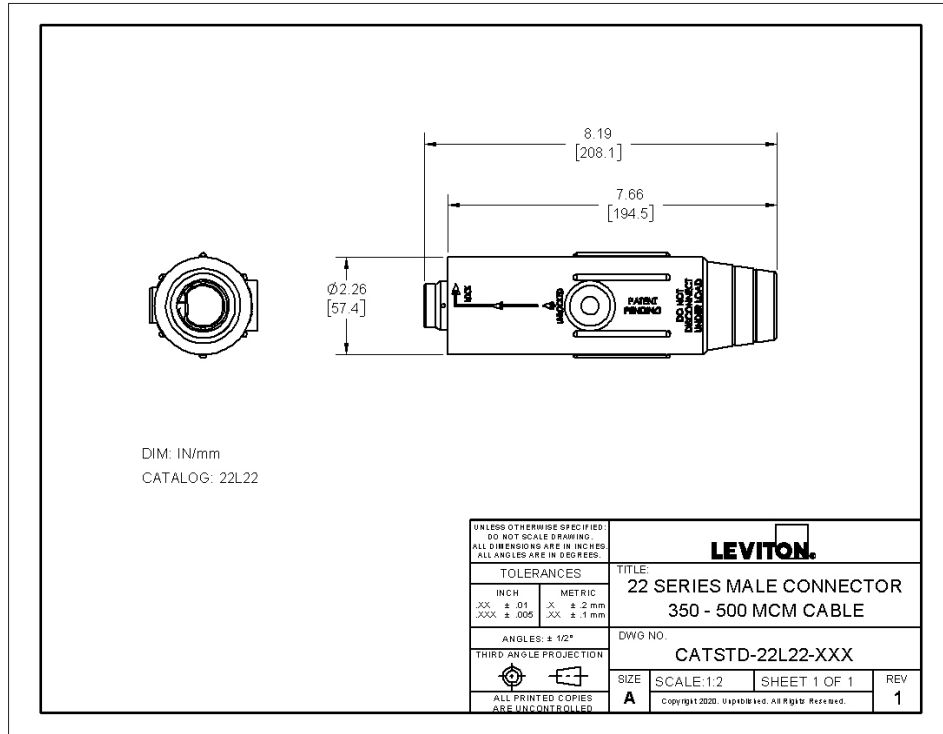

### Technical Information

Electrical Specifications

**Max. Amperage** : 600 Amp

**Max. Voltage** : 600 Volt

Material Specifications

**Contact Material** : Brass

**Sleeve Material** : Santoprene

Mechanical Specifications

**Cable Range** : 350-500MCM AWG

**Connection Type** : Crimped

**Gender** : Male

Product Features

**Color** : Black

**Series** : 22 Series