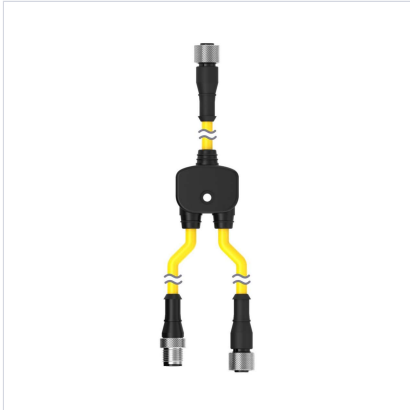

# CSS-M12F81M12M81M12F81

► SPLITTERS

M12 Quick Disconnect Splitter Cable  
 M12 QD Female 0.3 m Trunk\_8-pin  
 M12 QD Male 0.3 m Branch 1\_8-pin  
 M12 QD Female 0.3 m Branch 2\_8-pin  
 Part Number: 20606

## SPECIFICATIONS

Branches: Orientations	Straight, Straight
Branches: Genders	Male, Female
Splitter: Overmold Material and Color	PUR Black
Branches: Number of Contacts	8, 8
Trunk: Cable Jacket Material	PVC
Branches: Cable Jacket Material	PVC, PVC
Wiring	Custom
Branches: Connector Types	M12, M12
Number of Branches	2
Trunk: Connector Type	M12
Shield/No Shield	No Shield
Trunk: Gender	Female
Trunk: Number of Contacts	8
Trunk: Orientation	Straight
Feature: Hazardous Area	No
Oil/Grease Resistant	No