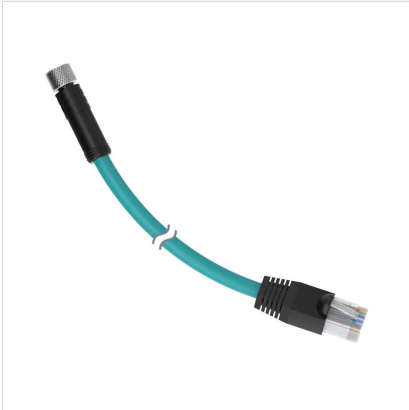

IVUC-E-406

▶ DOUBLE-ENDED CORDSETS

Cordset M8 Threaded to RJ45 Double Ended

4-pin Straight Female; 4-pin Straight Male
Connectors with Shield

2.00 m (6.56 ft) in Length

Teal PVC Jacket, Nickel-Plated Brass Nut

Part Number: 13892

SPECIFICATIONS

Cordset Length Range (m)	2.00-4.99
Cable Jacket Material	PVC
Connector 2 Number of Contacts	4
Connector 1 Gender	Female
Connector 1 Orientation	Straight
Cordset Length (m)	2.00
Connector 2 Gender	Male
Connector 1 Number of Contacts	4
Number of Ends	Double Ended
Connector 2 Type	RJ45
Connector 1 Type	M8
Outside Cable Diameter (mm)	6.00
Connector 2 Orientation	Straight
Shield/No Shield	Shield - Floating to Drain
Overmold Material and Color	PUR Black
Feature: Hazardous Area	No
Oil/Grease Resistant	No